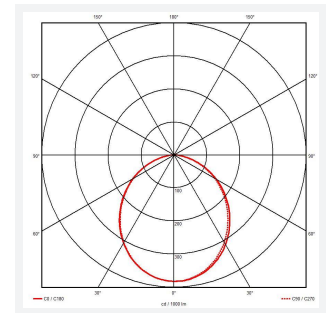

Blade

Blade Recessed Linear 1200mm White
Code: ABLA120/1/W

| | |
|---------------|---|
| Category | Commercial Linear |
| Application | Ancillary, Commercial, Education, Hospitality, Retail |
| Specification | Architectural |

GENERAL INFORMATION

| | |
|----------------------------------|-----------------|
| Wattage | 30W |
| Lumens Delivered | 3400lm (4000k) |
| Lm/W | 113lm/W |
| Beam Angle | 110 |
| CRI | 80 |
| CCT | 3000/4000/6500K |
| Input | 220-240V |
| Operating Temp | -20°C - 45°C |
| SDCM | 6 |
| UGR | 27 |
| Energy efficiency class | C |
| Product Weight without Packaging | 1.21 kg |

TECHNICAL INFORMATION

| | |
|--------------------------------|-------------|
| Light Source | LED |
| Colour / Finish | White |
| IP Rating | IP40 |
| Class Protection | 2 |
| Internal / External | Internal |
| Surface / Recessed / Suspended | Recessed |
| Lumen Depreciation | L70 54,000h |
| Warranty (Years) | 5 |
| CE Mark | Yes |
| Height | 59 mm |