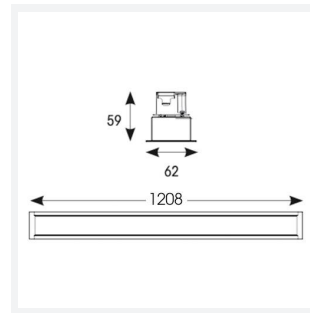

Blade

Blade Recessed Linear 1200mm White
Code: ABLA120/1/W

| | |
|---------------|---|
| Category | Commercial Linear |
| Application | Ancillary, Commercial, Education, Hospitality, Retail |
| Specification | Architectural |

GENERAL INFORMATION

| | |
|----------------------------------|-----------------|
| Wattage | 30W |
| Lumens Delivered | 3400lm (4000k) |
| Lm/W | 113lm/W |
| Beam Angle | 110 |
| CRI | 80 |
| CCT | 3000/4000/6500K |
| Input | 220-240V |
| Operating Temp | -20°C - 45°C |
| SDCM | 6 |
| UGR | 27 |
| Energy efficiency class | C |
| Product Weight without Packaging | 1.21 kg |

TECHNICAL INFORMATION

| | |
|--------------------------------|-------------|
| Light Source | LED |
| Colour / Finish | White |
| IP Rating | IP40 |
| Class Protection | 2 |
| Internal / External | Internal |
| Surface / Recessed / Suspended | Recessed |
| Lumen Depreciation | L70 54,000h |
| Warranty (Years) | 5 |
| CE Mark | Yes |
| Height | 59 mm |