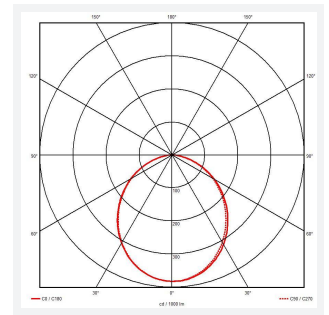

# Blade

Blade Recessed Linear 1200mm White  
Code: ABLA120/1/W

Category	Commercial Linear
Application	Ancillary, Commercial, Education, Hospitality, Retail
Specification	Architectural

GENERAL INFORMATION	
Wattage	30W
Lumens Delivered	3400lm (4000k)
Lm/W	113lm/W
Beam Angle	110
CRI	80
CCT	3000/4000/6500K
Input	220/240V
Operating Temp	-20°C - 45°C
SDCM	6
UGR	27
Energy efficiency class	C
Product Weight without Packaging	1.21 kg

TECHNICAL INFORMATION	
Light Source	LED
Colour / Finish	White
IP Rating	IP40
Class Protection	2
Internal / External	Internal
Surface / Recessed / Suspended	Recessed
Lumen Depreciation	L70 54,000h
Warranty (Years)	5
CE Mark	Yes
Height	59 mm