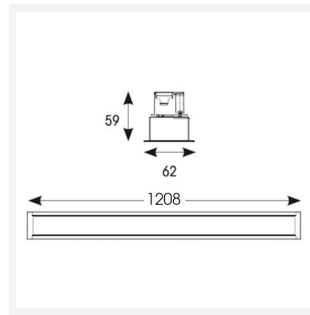

# Blade

Blade Recessed Linear 1200mm White  
Code: ABLA120/1/W

Category	Commercial Linear
Application	Ancillary, Commercial, Education, Hospitality, Retail
Specification	Architectural

GENERAL INFORMATION	
Wattage	30W
Lumens Delivered	3400lm (4000k)
Lm/W	113lm/W
Beam Angle	110
CRI	80
CCT	3000/4000/6500K
Input	220/240V
Operating Temp	-20°C - 45°C
SDCM	6
UGR	27
Energy efficiency class	C
Product Weight without Packaging	1.21 kg

TECHNICAL INFORMATION	
Light Source	LED
Colour / Finish	White
IP Rating	IP40
Class Protection	2
Internal / External	Internal
Surface / Recessed / Suspended	Recessed
Lumen Depreciation	L70 54,000h
Warranty (Years)	5
CE Mark	Yes
Height	59 mm