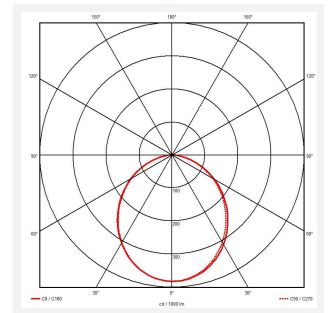

Blade

Category	Commercial Linear
Application	Ancillary, Commercial, Education, Hospitality, Retail
Specification	Architectural

Code: ABLA120/1/W/OCTO