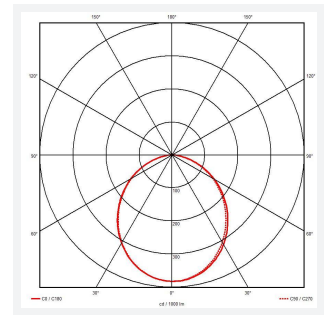

# Blade

Blade Recessed Linear 1200mm White OCTO  
Code: ABLA120/1/W/OCTO

Category	Commercial Linear
Application	Ancillary, Commercial, Education, Hospitality, Retail
Specification	Architectural

GENERAL INFORMATION	
Wattage	30W
Lumens Delivered	3400lm (4000k)
Lm/W	113lm/W
Beam Angle	110
CRI	80
CCT	3000/4000/6500K
Input	220/240V
Operating Temp	-20°C - 45°C
SDCM	6
UGR	27
Energy efficiency class	C
Product Weight without Packaging	1.21 kg

TECHNICAL INFORMATION	
Light Source	LED
Colour / Finish	White
IP Rating	IP40
Class Protection	2
Internal / External	Internal
Surface / Recessed / Suspended	Recessed
Lumen Depreciation	L70 54,000h
Warranty (Years)	5
CE Mark	Yes
Height	59 mm