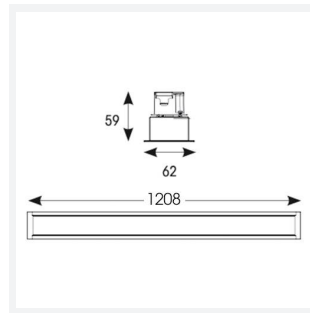

Blade

Category	Commercial Linear
Application	Ancillary, Commercial, Education, Hospitality, Retail
Specification	Architectural

Code: ABLA120/1/W/OCTO