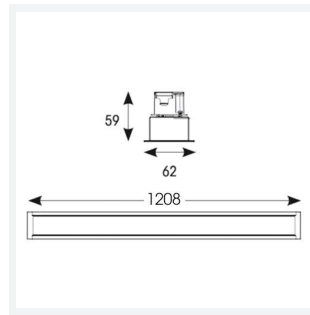

# Blade

Blade Recessed Linear 1200mm White OCTO  
Code: ABLA120/1/W/OCTO

Category	Commercial Linear
Application	Ancillary, Commercial, Education, Hospitality, Retail
Specification	Architectural

GENERAL INFORMATION	
Wattage	30W
Lumens Delivered	3400lm (4000k)
Lm/W	113lm/W
Beam Angle	110
CRI	80
CCT	3000/4000/6500K
Input	220/240V
Operating Temp	-20°C - 45°C
SDCM	6
UGR	27
Energy efficiency class	C
Product Weight without Packaging	1.21 kg

TECHNICAL INFORMATION	
Light Source	LED
Colour / Finish	White
IP Rating	IP40
Class Protection	2
Internal / External	Internal
Surface / Recessed / Suspended	Recessed
Lumen Depreciation	L70 54,000h
Warranty (Years)	5
CE Mark	Yes
Height	59 mm