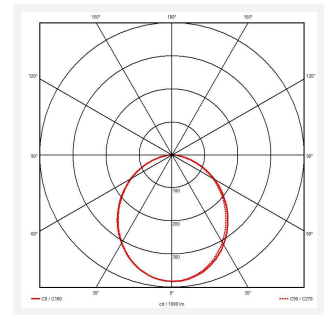

PRODUCT FEATURES

- Architectural aluminium recessed linear suitable for retail, commercial and educational applications
- Perfect for recessed continuous installation to create a seamless line of light when using connector accessories and the roll-on diffuser
- Suitable for individual or continuous mounting
- Aluminium construction provides a modern and sleek appearance
- Selectable CCT between 3000K, 4000K and 6500K output
- Non-dimmable

GENERAL INFORMATION	
Wattage	15W
Lumens Delivered	1600lm (4000k)
Lm/W	105lm/W
Beam Angle	110
CRI	80
CCT	3000/4000/6500K
Input	220/240V
Operating Temp	-20°C - 45°C
SDCM	6
UGR	27
Energy efficiency class	C
Product Weight without Packaging	0.67 kg

TECHNICAL INFORMATION	
Light Source	LED
Colour / Finish	White
IP Rating	IP40
Class Protection	2
Internal / External	Internal
Surface / Recessed / Suspended	Recessed
Lumen Depreciation	L70 54,000h
Warranty (Years)	5
CE Mark	Yes
Height	59 mm