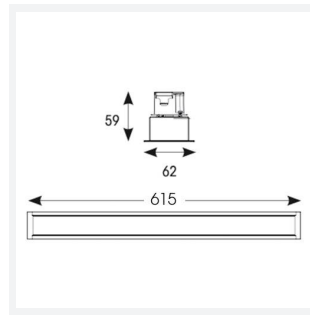

PRODUCT FEATURES

- Architectural aluminium recessed linear suitable for retail, commercial and educational applications
- Perfect for recessed continuous installation to create a seamless line of light when using connector accessories and the roll-on diffuser
- Suitable for individual or continuous mounting
- Aluminium construction provides a modern and sleek appearance
- Selectable CCT between 3000K, 4000K and 6500K output
- Non-dimmable

GENERAL INFORMATION	
Wattage	15W
Lumens Delivered	1600lm (4000k)
Lm/W	105lm/W
Beam Angle	110
CRI	80
CCT	3000/4000/6500K
Input	220/240V
Operating Temp	-20°C - 45°C
SDCM	6
UGR	27
Energy efficiency class	C
Product Weight without Packaging	0.67 kg

TECHNICAL INFORMATION	
Light Source	LED
Colour / Finish	White
IP Rating	IP40
Class Protection	2
Internal / External	Internal
Surface / Recessed / Suspended	Recessed
Lumen Depreciation	L70 54,000h
Warranty (Years)	5
CE Mark	Yes
Height	59 mm