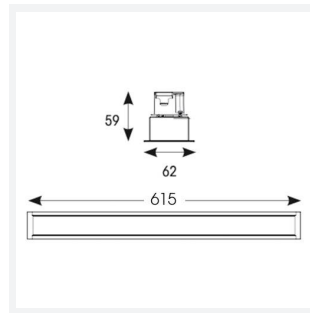

- Architectural aluminium recessed linear suitable for retail, commercial and educational applications
- Perfect for recessed continuous installation to create a seamless line of light when using connector accessories and the roll-on diffuser
- Suitable for individual or continuous mounting
- Aluminium construction provides a modern and sleek appearance
- Selectable CCT between 3000K, 4000K and 6500K output
- Non-dimmable

GENERAL INFORMATION	
Wattage	15W
Lumens Delivered	1600lm (4000k)
Lm/W	105lm/W
Beam Angle	110
CRI	80
CCT	3000/4000/6500K
Input	220-240V
Operating Temp	-20°C - 45°C
SDCM	6
UGR	27
Energy efficiency class	C
Product Weight without Packaging	0.67 kg

TECHNICAL INFORMATION	
Light Source	LED
Colour / Finish	White
IP Rating	IP40
Class Protection	2
Internal / External	Internal
Surface / Recessed / Suspended	Recessed
Lumen Depreciation	L70 54,000h
Warranty (Years)	5
CE Mark	Yes
Height	59 mm