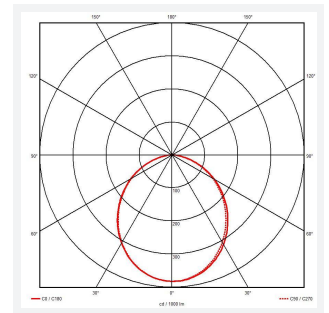

- Architectural aluminium recessed linear suitable for retail, commercial and educational applications
- Perfect for recessed continuous installation to create a seamless line of light when using connector accessories and the roll-on diffuser
- Suitable for individual or continuous mounting
- Aluminium construction provides a modern and sleek appearance
- Selectable CCT between 3000K, 4000K and 6500K output
- Non-dimmable

GENERAL INFORMATION	
Wattage	15W
Lumens Delivered	1600lm (4000k)
Lm/W	105lm/W
Beam Angle	110
CRI	80
CCT	3000/4000/6500K
Input	220-240V
Operating Temp	-20°C - 45°C
SDCM	6
UGR	27
Energy efficiency class	C
Product Weight without Packaging	0.67 kg

TECHNICAL INFORMATION	
Light Source	LED
Colour / Finish	White
IP Rating	IP40
Class Protection	2
Internal / External	Internal
Surface / Recessed / Suspended	Recessed
Lumen Depreciation	L70 54,000h
Warranty (Years)	5
CE Mark	Yes
Height	59 mm