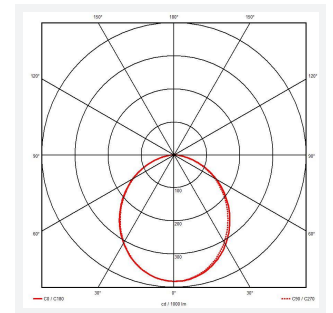

Blade

Blade Recessed Linear 600mm White OCTO
Code: ABLA060/1/W/OCTO

| | |
|---------------|---|
| Category | Commercial Linear |
| Application | Ancillary, Commercial, Education, Hospitality, Retail |
| Specification | Architectural |

| GENERAL INFORMATION | |
|----------------------------------|-----------------|
| Wattage | 15W |
| Lumens Delivered | 1600lm (4000k) |
| Lm/W | 105lm/W |
| Beam Angle | 110 |
| CRI | 80 |
| CCT | 3000/4000/6500K |
| Input | 220/240V |
| Operating Temp | -20°C - 45°C |
| SDCM | 6 |
| UGR | 27 |
| Energy efficiency class | C |
| Product Weight without Packaging | 0.67 kg |

| TECHNICAL INFORMATION | |
|--------------------------------|-------------|
| Light Source | LED |
| Colour / Finish | White |
| IP Rating | IP40 |
| Class Protection | 2 |
| Internal / External | Internal |
| Surface / Recessed / Suspended | Recessed |
| Lumen Depreciation | L70 54,000h |
| Warranty (Years) | 5 |
| CE Mark | Yes |
| Height | 59 mm |