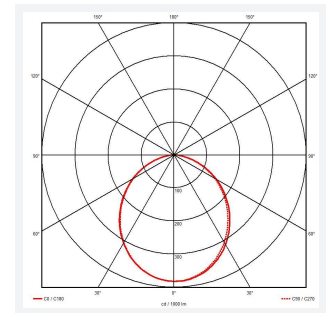

Blade

Blade Recessed Linear 600mm White OCTO
Code: ABLA060/1/W/OCTO

Category	Commercial Linear
Application	Ancillary, Commercial, Education, Hospitality, Retail
Specification	Architectural

PRODUCT FEATURES

GENERAL INFORMATION	
Wattage	15W
Lumens Delivered	1600lm (4000k)
Lm/W	105lm/W
Beam Angle	110
CRI	80
CCT	3000/4000/6500K
Input	220-240V
Operating Temp	-20°C - 45°C
SDCM	6
UGR	27
Energy efficiency class	C
Product Weight without Packaging	0.67 kg

TECHNICAL INFORMATION	
Light Source	LED
Colour / Finish	White
IP Rating	IP40
Class Protection	2
Internal / External	Internal
Surface / Recessed / Suspended	Recessed
Lumen Depreciation	L70 54,000h
Warranty (Years)	5
CE Mark	Yes
Height	59 mm