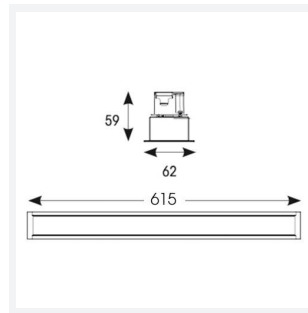

Blade

Blade Recessed Linear 600mm White OCTO
Code: ABLA060/1/W/OCTO

| | |
|---------------|---|
| Category | Commercial Linear |
| Application | Ancillary, Commercial, Education, Hospitality, Retail |
| Specification | Architectural |

| GENERAL INFORMATION | |
|----------------------------------|-----------------|
| Wattage | 15W |
| Lumens Delivered | 1600lm (4000k) |
| Lm/W | 105lm/W |
| Beam Angle | 110 |
| CRI | 80 |
| CCT | 3000/4000/6500K |
| Input | 220/240V |
| Operating Temp | -20°C - 45°C |
| SDCM | 6 |
| UGR | 27 |
| Energy efficiency class | C |
| Product Weight without Packaging | 0.67 kg |

| TECHNICAL INFORMATION | |
|--------------------------------|-------------|
| Light Source | LED |
| Colour / Finish | White |
| IP Rating | IP40 |
| Class Protection | 2 |
| Internal / External | Internal |
| Surface / Recessed / Suspended | Recessed |
| Lumen Depreciation | L70 54,000h |
| Warranty (Years) | 5 |
| CE Mark | Yes |
| Height | 59 mm |