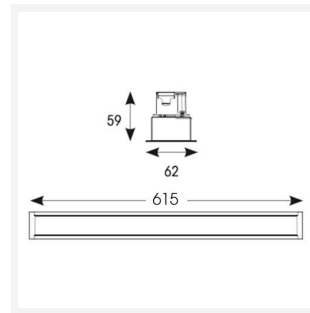

Blade

Blade Recessed Linear 600mm White OCTO
Code: ABLA060/1/W/OCTO

Category	Commercial Linear
Application	Ancillary, Commercial, Education, Hospitality, Retail
Specification	Architectural

PRODUCT FEATURES

GENERAL INFORMATION	
Wattage	15W
Lumens Delivered	1600lm (4000k)
Lm/W	105lm/W
Beam Angle	110
CRI	80
CCT	3000/4000/6500K
Input	220-240V
Operating Temp	-20°C - 45°C
SDCM	6
UGR	27
Energy efficiency class	C
Product Weight without Packaging	0.67 kg

TECHNICAL INFORMATION	
Light Source	LED
Colour / Finish	White
IP Rating	IP40
Class Protection	2
Internal / External	Internal
Surface / Recessed / Suspended	Recessed
Lumen Depreciation	L70 54,000h
Warranty (Years)	5
CE Mark	Yes
Height	59 mm