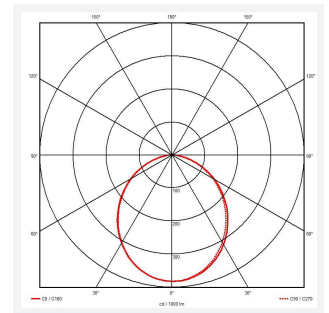

Blade

Blade X Connector
Code: ABLA/X/1

Category	Commercial Linear
Application	Ancillary, Commercial, Education, Hospitality, Retail
Specification	Architectural

PRODUCT FEATURES

- Blade Accessory

GENERAL INFORMATION	
Wattage	15W
CRI	80
CCT	3000/4000/6500K
Input	220/240V
Operating Temp	-20°C - 45°C
SDCM	6
Energy efficiency class	C
Product Weight without Packaging	0.62 kg

TECHNICAL INFORMATION	
Light Source	LED
Colour / Finish	White
IP Rating	IP40
Class Protection	2
Internal / External	Internal
Surface / Recessed / Suspended	Recessed
Lumen Depreciation	L70 54,000h
Warranty (Years)	5
CE Mark	Yes
Height	29 mm