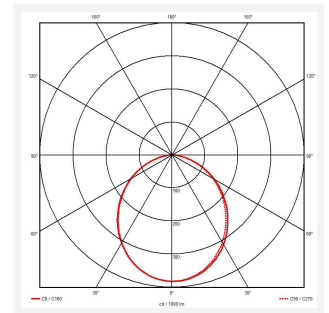

PRODUCT FEATURES

- Blade Accessory

GENERAL INFORMATION

Wattage	11W
CRI	80
CCT	3000/4000/6500K
Input	220-240V
Operating Temp	-20°C - 45°C
SDCM	6
Energy efficiency class	C
Product Weight without Packaging	0.5 kg

TECHNICAL INFORMATION

Light Source	LED
Colour / Finish	White
IP Rating	IP40
Class Protection	2
Internal / External	Internal
Surface / Recessed / Suspended	Recessed
Lumen Depreciation	L70 54,000h
Warranty (Years)	5
CE Mark	Yes
Height	29 mm