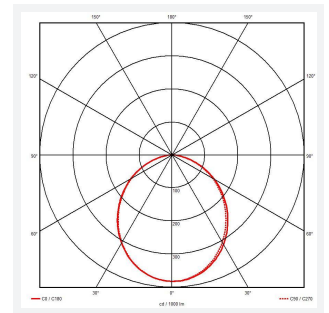

@ansell_lighting

ansellighting

Ansell Lighting

ansell_lighting

Blade

Blade T Connector

Code: ABLA/T/1

Category	Commercial Linear
Application	Ancillary, Commercial, Education, Hospitality, Retail
Specification	Architectural

TECHNICAL INFORMATION

Light Source	LED
Colour / Finish	White
IP Rating	IP40
Class Protection	2
Internal / External	Internal
Surface / Recessed / Suspended	Recessed
Lumen Depreciation	L70 54,000h
Warranty (Years)	5
CE Mark	Yes
Height	29 mm