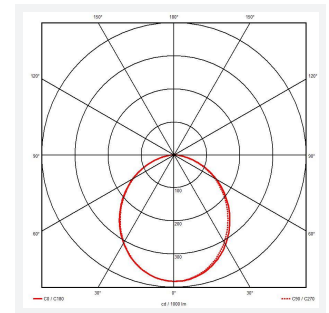

Blade

Blade 90° Connector
Code: ABLA/90/1

Category	Commercial Linear
Application	Ancillary, Commercial, Education, Hospitality, Retail
Specification	Architectural

PRODUCT FEATURES

- Blade Accessory

GENERAL INFORMATION	
Wattage	7.5W
CRI	80
CCT	3000/4000/6500K
Input	220/240V
Operating Temp	-20°C - 45°C
SDCM	6
Energy efficiency class	C
Product Weight without Packaging	0.331 kg

TECHNICAL INFORMATION	
Light Source	LED
Colour / Finish	White
IP Rating	IP40
Class Protection	2
Internal / External	Internal
Surface / Recessed / Suspended	Recessed
Lumen Depreciation	L70 54,000h
Warranty (Years)	5
CE Mark	Yes
Height	29 mm