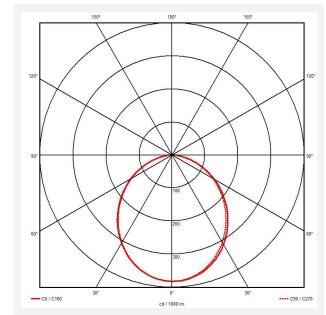

Blade

Blade 90° Connector

Code: ABLA/90/1

Category	Commercial Linear
Application	Ancillary, Commercial, Education, Hospitality, Retail
Specification	Architectural

- Blade Accessory

GENERAL INFORMATION	
Wattage	7.5W
CRI	80
CCT	3000/4000/6500K
Input	220-240V
Operating Temp	-20°C - 45°C
SDCM	6
Energy efficiency class	C
Product Weight without Packaging	0.331 kg

TECHNICAL INFORMATION	
Light Source	LED
Colour / Finish	White
IP Rating	IP40
Class Protection	2
Internal / External	Internal
Surface / Recessed / Suspended	Recessed
Lumen Depreciation	L70 54,000h
Warranty (Years)	5
CE Mark	Yes
Height	29 mm