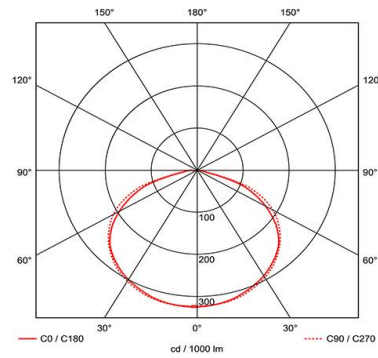

Beacon Fixed

Beacon Emergency Downlight - Fixed
Code: ABFLED/3NM

SPARES	
ASBP/9/LI	3.2V 5500mAh-5 Li-FePO4 Replacement Battery