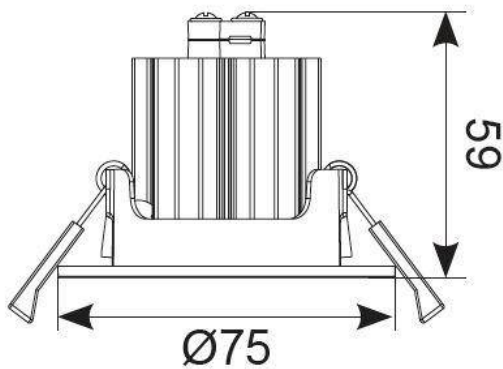

Beacon Fixed

Beacon Emergency Fixed Downlight Non-Maintained
Code: ABFLED/3NM

SPARES

ASBP/9/LI

3.2V 5500mAh-5 Li-FePO4 Replacement Battery