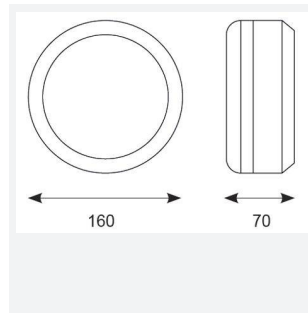

Beta

Beta White

Code: ABELED/WV

Category	Bulkheads
Application	Ancillary, Industrial
Specification	Performance

PRODUCT FEATURES

- IP44 rating and suitable for bathroom use
- All polycarbonate construction
- IP44 rating and suitable for bathroom use
- Non-dimmable

GENERAL INFORMATION	
Wattage	5W
Lumens Delivered	440lm
Lm/W	87lm/W
Beam Angle	115
CRI	70
CCT	4000K
Input	220-240V
Operating Temp	0°C - 25°C
SDCM	6
Product Weight without Packaging	0.313 kg

TECHNICAL INFORMATION	
Light Source	LED
Colour / Finish	White
IP Rating	IP44
Class Protection	1
Internal / External	Internal / External
Surface / Recessed / Suspended	Ceiling, Wall
Lumen Depreciation	L70 36,000h
Warranty (Years)	3
CE Mark	Yes
Diameter	160 mm