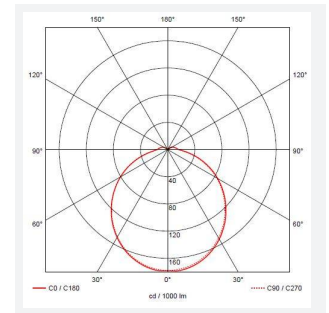

Beta

Beta White

Code: ABELED/WV

Category	Bulkheads
Application	Ancillary, Industrial
Specification	Performance

PRODUCT FEATURES

- IP44 rating and suitable for bathroom use
- All polycarbonate construction
- IP44 rating and suitable for bathroom use
- Non-dimmable

GENERAL INFORMATION	
Wattage	5W
Lumens Delivered	440lm
Lm/W	87lm/W
Beam Angle	115
CRI	70
CCT	4000K
Input	220-240V
Operating Temp	0°C - 25°C
SDCM	6
Product Weight without Packaging	0.313 kg

TECHNICAL INFORMATION	
Light Source	LED
Colour / Finish	White
IP Rating	IP44
Class Protection	1
Internal / External	Internal / External
Surface / Recessed / Suspended	Ceiling, Wall
Lumen Depreciation	L70 36,000h
Warranty (Years)	3
CE Mark	Yes
Diameter	160 mm