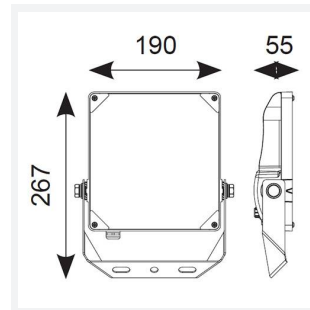

# Aztec Symmetrical

Aztec Symmetrical Floodlight 50W  
Code: AAZLED50

Category	Floodlights
Application	Ancillary, Commercial, Education, Healthcare, Hospitality, Industrial, Outdoor, Retail
Specification	Performance

## PRODUCT FEATURES

- High performance die-cast aluminium LED floodlight with symmetrical light distribution suitable for industrial applications
- Pre-installed breathable gland prevents internal moisture accumulation
- High efficiency up to 148 Lm/W
- Non-dimmable
- High output, high efficiency floodlight
- Bracket design allows installation without removing mounting bracket
- Pre-wired with 1.5 metre of rubber insulated cable for ease of installation

GENERAL INFORMATION	
Wattage	50W
Lumens Delivered	7000lm
Lm/W	140lm/W
Beam Angle	115
CRI	70
CCT	5000K
Input	220-240V
Operating Temp	-30°C - 50°C
SDCM	5
Product Weight without Packaging	2.032 kg

TECHNICAL INFORMATION	
Light Source	LED
Colour / Finish	Black
IP Rating	IP66
Class Protection	1
Internal / External	External
Surface / Recessed / Suspended	Pole, Wall
Lumen Depreciation	L80 54,000h
Warranty (Years)	5
CE Mark	Yes
Height	267 mm