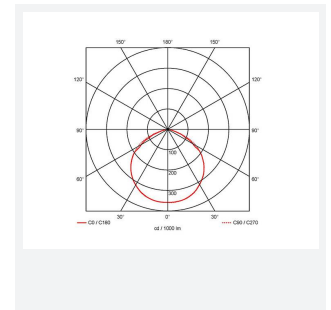

# Aztec Symmetrical

Aztec Symmetrical Floodlight 50W  
Code: AAZLED50

Category	Floodlights
Application	Ancillary, Commercial, Education, Healthcare, Hospitality, Industrial, Outdoor, Retail
Specification	Performance

## PRODUCT FEATURES

- High performance die-cast aluminium LED floodlight with symmetrical light distribution suitable for industrial applications
- Pre-installed breathable gland prevents internal moisture accumulation
- High efficiency up to 148 Lm/W
- Non-dimmable
- High output, high efficiency floodlight
- Bracket design allows installation without removing mounting bracket
- Pre-wired with 1.5 metre of rubber insulated cable for ease of installation

GENERAL INFORMATION	
Wattage	50W
Lumens Delivered	7000lm
Lm/W	140lm/W
Beam Angle	115
CRI	70
CCT	5000K
Input	220-240V
Operating Temp	-30°C - 50°C
SDCM	5
Product Weight without Packaging	2.032 kg

TECHNICAL INFORMATION	
Light Source	LED
Colour / Finish	Black
IP Rating	IP66
Class Protection	1
Internal / External	External
Surface / Recessed / Suspended	Pole, Wall
Lumen Depreciation	L80 54,000h
Warranty (Years)	5
CE Mark	Yes
Height	267 mm