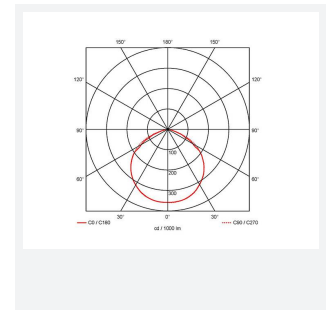

Aztec Symmetrical

Aztec Symmetrical Floodlight 50W
Code: AAZLED50

Category	Floodlights
Application	Ancillary, Commercial, Education, Healthcare, Hospitality, Industrial, Outdoor, Retail
Specification	Performance

PRODUCT FEATURES

- High performance die-cast aluminium LED floodlight with symmetrical light distribution suitable for industrial applications
- Pre-installed breathable gland prevents internal moisture accumulation
- High efficiency up to 148 Lm/W
- Non-dimmable
- High output, high efficiency floodlight
- Bracket design allows installation without removing mounting bracket
- Pre-wired with 1.5 metre of rubber insulated cable for ease of installation

GENERAL INFORMATION	
Wattage	50W
Lumens Delivered	7000lm
Lm/W	140lm/W
Beam Angle	115
CRI	70
CCT	5000K
Input	220/240V
Operating Temp	-30°C - 50°C
SDCM	5
Product Weight without Packaging	2.032 kg

TECHNICAL INFORMATION	
Light Source	LED
Colour / Finish	Black
IP Rating	IP66
Class Protection	1
Internal / External	External
Surface / Recessed / Suspended	Pole, Wall
Lumen Depreciation	L80 54,000h
Warranty (Years)	5
CE Mark	Yes
Height	267 mm