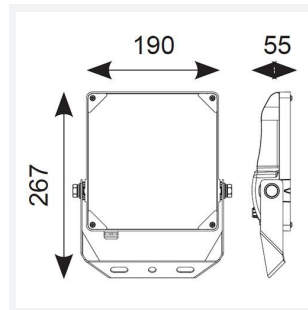

Aztec Symmetrical

Aztec Symmetrical Floodlight 50W
Code: AAZLED50

Category	Floodlights
Application	Ancillary, Commercial, Education, Healthcare, Hospitality, Industrial, Outdoor, Retail
Specification	Performance

PRODUCT FEATURES

- High performance die-cast aluminium LED floodlight with symmetrical light distribution suitable for industrial applications
- Pre-installed breathable gland prevents internal moisture accumulation
- High efficiency up to 148 Lm/W
- Non-dimmable
- High output, high efficiency floodlight
- Bracket design allows installation without removing mounting bracket
- Pre-wired with 1.5 metre of rubber insulated cable for ease of installation

GENERAL INFORMATION	
Wattage	50W
Lumens Delivered	7000lm
Lm/W	140lm/W
Beam Angle	115
CRI	70
CCT	5000K
Input	220/240V
Operating Temp	-30°C - 50°C
SDCM	5
Product Weight without Packaging	2.032 kg

TECHNICAL INFORMATION	
Light Source	LED
Colour / Finish	Black
IP Rating	IP66
Class Protection	1
Internal / External	External
Surface / Recessed / Suspended	Pole, Wall
Lumen Depreciation	L80 54,000h
Warranty (Years)	5
CE Mark	Yes
Height	267 mm