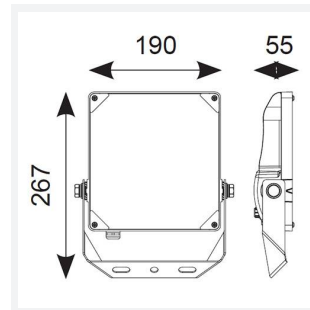

Aztec Symmetrical

Aztec Symmetrical Floodlight 50W Photocell
Code: AAZLED50/PC

Category	Floodlights
Application	Ancillary, Commercial, Education, Healthcare, Hospitality, Industrial, Outdoor, Retail
Specification	Performance

PRODUCT FEATURES

- High performance die-cast aluminium LED floodlight with symmetrical light distribution suitable for industrial applications
- Pre-installed breathable gland prevents internal moisture accumulation
- High efficiency up to 148 Lm/W
- Non-dimmable
- High output, high efficiency floodlight
- Bracket design allows installation without removing mounting bracket
- Pre-wired with 1.5 metre of rubber insulated cable for ease of installation

GENERAL INFORMATION	
Wattage	50W
Lumens Delivered	7000lm
Lm/W	140lm/W
Beam Angle	115
CRI	70
CCT	5000K
Input	220/240V
Operating Temp	-30°C - 40°C
SDCM	5
Product Weight without Packaging	2.232 kg

TECHNICAL INFORMATION	
Light Source	LED
Colour / Finish	Black
IP Rating	IP66
Class Protection	1
Internal / External	External
Surface / Recessed / Suspended	Pole, Wall
Lumen Depreciation	L80 54,000h
Warranty (Years)	5
CE Mark	Yes
Height	267 mm