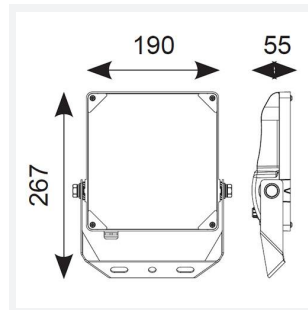

Aztec Symmetrical

Aztec Symmetrical Floodlight 50W Photocell
Code: AAZLED50/PC

Category	Floodlights
Application	Ancillary, Commercial, Education, Healthcare, Hospitality, Industrial, Outdoor, Retail
Specification	Performance

PRODUCT FEATURES

- High performance die-cast aluminium LED floodlight with symmetrical light distribution suitable for industrial applications
- Pre-installed breathable gland prevents internal moisture accumulation
- High efficiency up to 148 Lm/W
- Non-dimmable
- High output, high efficiency floodlight
- Bracket design allows installation without removing mounting bracket
- Pre-wired with 1.5 metre of rubber insulated cable for ease of installation

GENERAL INFORMATION	
Wattage	50W
Lumens Delivered	7000lm
Lm/W	140lm/W
Beam Angle	115
CRI	70
CCT	5000K
Input	220-240V
Operating Temp	-30°C - 40°C
SDCM	5
Product Weight without Packaging	2.232 kg

TECHNICAL INFORMATION	
Light Source	LED
Colour / Finish	Black
IP Rating	IP66
Class Protection	1
Internal / External	External
Surface / Recessed / Suspended	Pole, Wall
Lumen Depreciation	L80 54,000h
Warranty (Years)	5
CE Mark	Yes
Height	267 mm