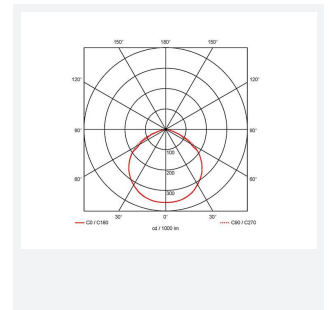

Aztec Symmetrical

Aztec Symmetrical Floodlight 50W Photocell
Code: AAZLED50/PC

Category	Floodlights
Application	Ancillary, Commercial, Education, Healthcare, Hospitality, Industrial, Outdoor, Retail
Specification	Performance

PRODUCT FEATURES

- High performance die-cast aluminium LED floodlight with symmetrical light distribution suitable for industrial applications
- Pre-installed breathable gland prevents internal moisture accumulation
- High efficiency up to 148 Lm/W
- Non-dimmable
- High output, high efficiency floodlight
- Bracket design allows installation without removing mounting bracket
- Pre-wired with 1.5 metre of rubber insulated cable for ease of installation

GENERAL INFORMATION	
Wattage	50W
Lumens Delivered	7000lm
Lm/W	140lm/W
Beam Angle	115
CRI	70
CCT	5000K
Input	220-240V
Operating Temp	-30°C - 40°C
SDCM	5
Product Weight without Packaging	2.232 kg

TECHNICAL INFORMATION	
Light Source	LED
Colour / Finish	Black
IP Rating	IP66
Class Protection	1
Internal / External	External
Surface / Recessed / Suspended	Pole, Wall
Lumen Depreciation	L80 54,000h
Warranty (Years)	5
CE Mark	Yes
Height	267 mm