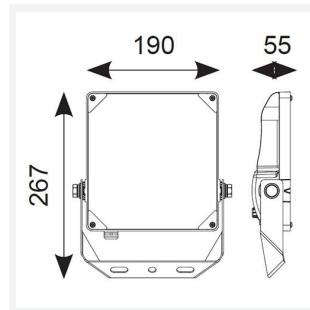

Aztec Symmetrical

Aztec Symmetrical Floodlight 50W Photocell
Code: AAZLED50/PC

Category	Floodlights
Application	Ancillary, Commercial, Education, Healthcare, Hospitality, Industrial, Outdoor, Retail
Specification	Performance

PRODUCT FEATURES

- High performance die-cast aluminium LED floodlight with symmetrical light distribution suitable for industrial applications
- Pre-installed breathable gland prevents internal moisture accumulation
- High efficiency up to 148 Lm/W
- Non-dimmable
- High output, high efficiency floodlight
- Bracket design allows installation without removing mounting bracket
- Pre-wired with 1.5 metre of rubber insulated cable for ease of installation

GENERAL INFORMATION	
Wattage	50W
Lumens Delivered	7000lm
Lm/W	140lm/W
Beam Angle	115
CRI	70
CCT	5000K
Input	220-240V
Operating Temp	-30°C - 40°C
SDCM	5
Product Weight without Packaging	2.232 kg

TECHNICAL INFORMATION	
Light Source	LED
Colour / Finish	Black
IP Rating	IP66
Class Protection	1
Internal / External	External
Surface / Recessed / Suspended	Pole, Wall
Lumen Depreciation	L80 54,000h
Warranty (Years)	5
CE Mark	Yes
Height	267 mm