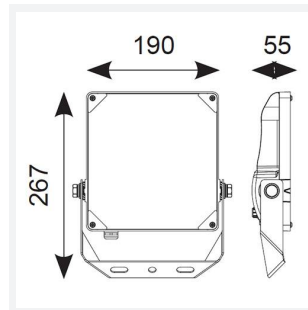

## PRODUCT FEATURES

- High performance die-cast aluminium LED floodlight suitable for industrial applications
- Pre-installed breathable gland prevents internal moisture accumulation
- High efficiency up to 143 Lm/W
- Non-dimmable
- High output, high efficiency asymmetric lens technology for anti-light pollution
- Bracket design allows installation without removing mounting bracket
- Pre-wired with 1.5 metre of rubber insulated cable for ease of installation

GENERAL INFORMATION	
Wattage	50W
Lumens Delivered	6800lm
Lm/W	136lm/W
Beam Angle	60/120
CRI	70
CCT	5000K
Input	220-240V
Operating Temp	-30°C - 50°C
SDCM	5
Product Weight without Packaging	2.032 kg

TECHNICAL INFORMATION	
Light Source	LED
Colour / Finish	Black
IP Rating	IP66
Class Protection	1
Internal / External	External
Surface / Recessed / Suspended	Pole, Wall
Lumen Depreciation	L80 54,000h
Warranty (Years)	5
CE Mark	Yes
Height	267 mm