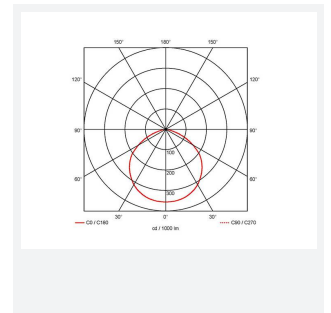

# Aztec Symmetrical

Aztec Symmetrical Floodlight 300W  
Code: AAZLED300

Category	Floodlights
Application	Ancillary, Commercial, Education, Healthcare, Hospitality, Industrial, Outdoor, Retail
Specification	Performance

## PRODUCT FEATURES

- High performance die-cast aluminium LED floodlight with symmetrical light distribution suitable for industrial applications
- Pre-installed breathable gland prevents internal moisture accumulation
- High efficiency up to 148 Lm/W
- Non-dimmable
- High output, high efficiency floodlight
- Bracket design allows installation without removing mounting bracket
- Pre-wired with 1.5 metre of rubber insulated cable for ease of installation

## GENERAL INFORMATION

Wattage	300W
Lumens Delivered	44000lm
Lm/W	147lm/W
Beam Angle	115
CRI	70
CCT	5000K
Input	220-240V
Operating Temp	-30°C - 45°C
SDCM	5
Product Weight without Packaging	7.844 kg

## TECHNICAL INFORMATION

Light Source	LED
Colour / Finish	Black
IP Rating	IP66
Class Protection	1
Internal / External	External
Surface / Recessed / Suspended	Pole, Wall
Lumen Depreciation	L80 54,000h
Warranty (Years)	5
CE Mark	Yes
Height	470 mm