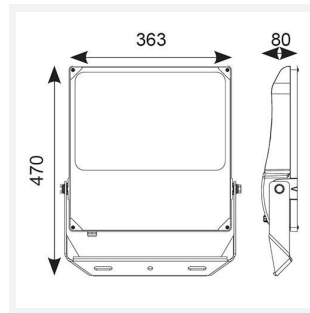

## PRODUCT FEATURES

- High performance die-cast aluminium LED floodlight with symmetrical light distribution suitable for industrial applications
- Pre-installed breathable gland prevents internal moisture accumulation
- High efficiency up to 148 Lm/W
- Non-dimmable
- High output, high efficiency floodlight
- Bracket design allows installation without removing mounting bracket
- Pre-wired with 1.5 metre of rubber insulated cable for ease of installation

## GENERAL INFORMATION

Wattage	300W
Lumens Delivered	44000lm
Lm/W	147lm/W
Beam Angle	115
CRI	70
CCT	5000K
Input	220-240V
Operating Temp	-30°C - 45°C
SDCM	5
Product Weight without Packaging	7.844 kg

## TECHNICAL INFORMATION

Light Source	LED
Colour / Finish	Black
IP Rating	IP66
Class Protection	1
Internal / External	External
Surface / Recessed / Suspended	Pole, Wall
Lumen Depreciation	L80 54,000h
Warranty (Years)	5
CE Mark	Yes
Height	470 mm