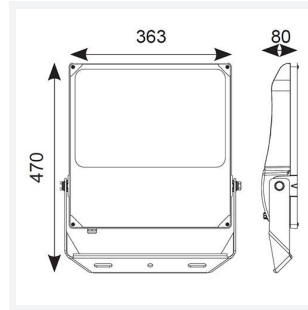

PRODUCT FEATURES

- High performance die-cast aluminium LED floodlight with symmetrical light distribution suitable for industrial applications
- Pre-installed breathable gland prevents internal moisture accumulation
- High efficiency up to 148 Lm/W
- Non-dimmable
- High output, high efficiency floodlight
- Bracket design allows installation without removing mounting bracket
- Pre-wired with 1.5 metre of rubber insulated cable for ease of installation

GENERAL INFORMATION	
Wattage	300W
Lumens Delivered	44000lm
Lm/W	147lm/W
Beam Angle	115
CRI	70
CCT	5000K
Input	220/240V
Operating Temp	-30°C - 45°C
SDCM	5
Product Weight without Packaging	7.844 kg

TECHNICAL INFORMATION	
Light Source	LED
Colour / Finish	Black
IP Rating	IP66
Class Protection	1
Internal / External	External
Surface / Recessed / Suspended	Pole, Wall
Lumen Depreciation	L80 54,000h
Warranty (Years)	5
CE Mark	Yes
Height	470 mm