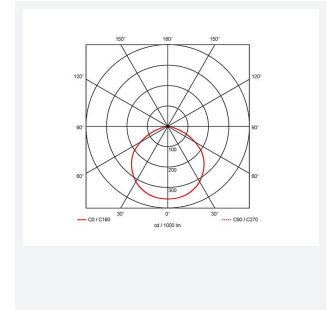

Aztec Symmetrical

Aztec Symmetrical Floodlight 300W
Code: AAZLED300

Category	Floodlights
Application	Ancillary, Commercial, Education, Healthcare, Hospitality, Industrial, Outdoor, Retail
Specification	Performance

PRODUCT FEATURES

- High performance die-cast aluminium LED floodlight with symmetrical light distribution suitable for industrial applications
- Pre-installed breathable gland prevents internal moisture accumulation
- High efficiency up to 148 Lm/W
- Non-dimmable
- High output, high efficiency floodlight
- Bracket design allows installation without removing mounting bracket
- Pre-wired with 1.5 metre of rubber insulated cable for ease of installation

GENERAL INFORMATION	
Wattage	300W
Lumens Delivered	44000lm
Lm/W	147lm/W
Beam Angle	115
CRI	70
CCT	5000K
Input	220/240V
Operating Temp	-30°C - 45°C
SDCM	5
Product Weight without Packaging	7.844 kg

TECHNICAL INFORMATION	
Light Source	LED
Colour / Finish	Black
IP Rating	IP66
Class Protection	1
Internal / External	External
Surface / Recessed / Suspended	Pole, Wall
Lumen Depreciation	L80 54,000h
Warranty (Years)	5
CE Mark	Yes
Height	470 mm