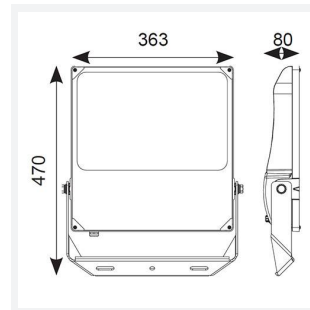

PRODUCT FEATURES

- High performance die-cast aluminium LED floodlight with symmetrical light distribution suitable for industrial applications
- Pre-installed breathable gland prevents internal moisture accumulation
- High efficiency up to 148 Lm/W
- Non-dimmable
- High output, high efficiency floodlight
- Bracket design allows installation without removing mounting bracket
- Pre-wired with 1.5 metre of rubber insulated cable for ease of installation

GENERAL INFORMATION	
Wattage	300W
Lumens Delivered	44000lm
Lm/W	147lm/W
Beam Angle	115
CRI	70
CCT	5000K
Input	220-240V
Operating Temp	-30°C - 45°C
SDCM	5
Product Weight without Packaging	7.844 kg

TECHNICAL INFORMATION	
Light Source	LED
Colour / Finish	Black
IP Rating	IP66
Class Protection	1
Internal / External	External
Surface / Recessed / Suspended	Pole, Wall
Lumen Depreciation	L80 54,000h
Warranty (Years)	5
CE Mark	Yes
Height	470 mm