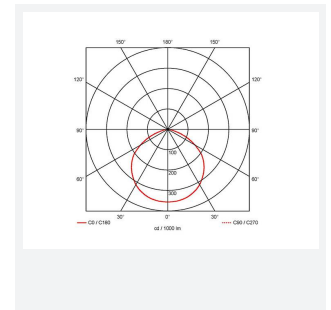

Aztec Symmetrical

Aztec Symmetrical Floodlight 300W
Code: AAZLED300

Category	Floodlights
Application	Ancillary, Commercial, Education, Healthcare, Hospitality, Industrial, Outdoor, Retail
Specification	Performance

PRODUCT FEATURES

- High performance die-cast aluminium LED floodlight with symmetrical light distribution suitable for industrial applications
- Pre-installed breathable gland prevents internal moisture accumulation
- High efficiency up to 148 Lm/W
- Non-dimmable
- High output, high efficiency floodlight
- Bracket design allows installation without removing mounting bracket
- Pre-wired with 1.5 metre of rubber insulated cable for ease of installation

GENERAL INFORMATION	
Wattage	300W
Lumens Delivered	44000lm
Lm/W	147lm/W
Beam Angle	115
CRI	70
CCT	5000K
Input	220-240V
Operating Temp	-30°C - 45°C
SDCM	5
Product Weight without Packaging	7.844 kg

TECHNICAL INFORMATION	
Light Source	LED
Colour / Finish	Black
IP Rating	IP66
Class Protection	1
Internal / External	External
Surface / Recessed / Suspended	Pole, Wall
Lumen Depreciation	L80 54,000h
Warranty (Years)	5
CE Mark	Yes
Height	470 mm