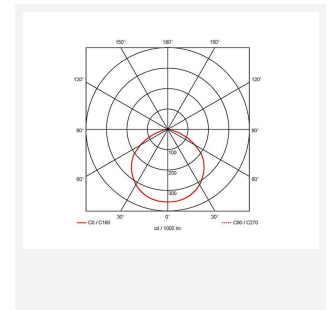

# Aztec Symmetrical

Aztec Symmetrical Floodlight 300W Photocell  
Code: AAZLED300/PC

Category	Floodlights
Application	Ancillary, Commercial, Education, Healthcare, Hospitality, Industrial, Outdoor, Retail
Specification	Performance

## PRODUCT FEATURES

- High performance die-cast aluminium LED floodlight with symmetrical light distribution suitable for industrial applications
- Pre-installed breathable gland prevents internal moisture accumulation
- High efficiency up to 148 Lm/W
- Non-dimmable
- High output, high efficiency floodlight
- Bracket design allows installation without removing mounting bracket
- Pre-wired with 1.5 metre of rubber insulated cable for ease of installation

GENERAL INFORMATION	
Wattage	300W
Lumens Delivered	44000lm
Lm/W	147lm/W
Beam Angle	115
CRI	70
CCT	5000K
Input	220/240V
Operating Temp	-30°C - 40°C
SDCM	5
Product Weight without Packaging	7.87 kg

TECHNICAL INFORMATION	
Light Source	LED
Colour / Finish	Black
IP Rating	IP66
Class Protection	1
Internal / External	External
Surface / Recessed / Suspended	Pole, Wall
Lumen Depreciation	L80 54,000h
Warranty (Years)	5
CE Mark	Yes
Height	470 mm