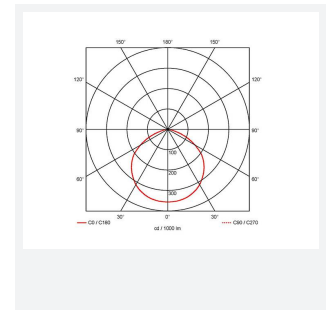

Aztec Symmetrical

Aztec Symmetrical Floodlight 300W Photocell
Code: AAZLED300/PC

Category	Floodlights
Application	Ancillary, Commercial, Education, Healthcare, Hospitality, Industrial, Outdoor, Retail
Specification	Performance

PRODUCT FEATURES

- High performance die-cast aluminium LED floodlight with symmetrical light distribution suitable for industrial applications
- Pre-installed breathable gland prevents internal moisture accumulation
- High efficiency up to 148 Lm/W
- Non-dimmable
- High output, high efficiency floodlight
- Bracket design allows installation without removing mounting bracket
- Pre-wired with 1.5 metre of rubber insulated cable for ease of installation

GENERAL INFORMATION	
Wattage	300W
Lumens Delivered	44000lm
Lm/W	147lm/W
Beam Angle	115
CRI	70
CCT	5000K
Input	220-240V
Operating Temp	-30°C - 40°C
SDCM	5
Product Weight without Packaging	7.87 kg

TECHNICAL INFORMATION	
Light Source	LED
Colour / Finish	Black
IP Rating	IP66
Class Protection	1
Internal / External	External
Surface / Recessed / Suspended	Pole, Wall
Lumen Depreciation	L80 54,000h
Warranty (Years)	5
CE Mark	Yes
Height	470 mm