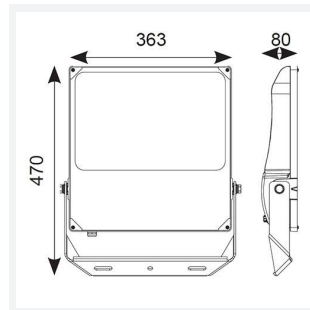

PRODUCT FEATURES

- High performance die-cast aluminium LED floodlight with symmetrical light distribution suitable for industrial applications
- Pre-installed breathable gland prevents internal moisture accumulation
- High efficiency up to 148 Lm/W
- Non-dimmable
- High output, high efficiency floodlight
- Bracket design allows installation without removing mounting bracket
- Pre-wired with 1.5 metre of rubber insulated cable for ease of installation

GENERAL INFORMATION	
Wattage	300W
Lumens Delivered	44000lm
Lm/W	147lm/W
Beam Angle	115
CRI	70
CCT	5000K
Input	220-240V
Operating Temp	-30°C - 40°C
SDCM	5
Product Weight without Packaging	7.87 kg

TECHNICAL INFORMATION	
Light Source	LED
Colour / Finish	Black
IP Rating	IP66
Class Protection	1
Internal / External	External
Surface / Recessed / Suspended	Pole, Wall
Lumen Depreciation	L80 54,000h
Warranty (Years)	5
CE Mark	Yes
Height	470 mm