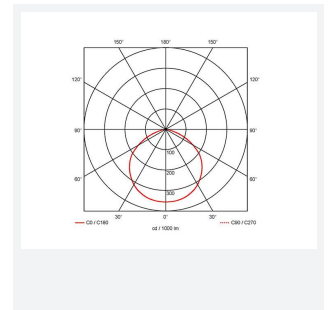

Aztec Symmetrical

Aztec Symmetrical Floodlight 300W Photocell
Code: AAZLED300/PC

Category	Floodlights
Application	Ancillary, Commercial, Education, Healthcare, Hospitality, Industrial, Outdoor, Retail
Specification	Performance

PRODUCT FEATURES

- High performance die-cast aluminium LED floodlight with symmetrical light distribution suitable for industrial applications
- Pre-installed breathable gland prevents internal moisture accumulation
- High efficiency up to 148 Lm/W
- Non-dimmable
- High output, high efficiency floodlight
- Bracket design allows installation without removing mounting bracket
- Pre-wired with 1.5 metre of rubber insulated cable for ease of installation

GENERAL INFORMATION	
Wattage	300W
Lumens Delivered	44000lm
Lm/W	147lm/W
Beam Angle	115
CRI	70
CCT	5000K
Input	220-240V
Operating Temp	-30°C - 40°C
SDCM	5
Product Weight without Packaging	7.87 kg

TECHNICAL INFORMATION	
Light Source	LED
Colour / Finish	Black
IP Rating	IP66
Class Protection	1
Internal / External	External
Surface / Recessed / Suspended	Pole, Wall
Lumen Depreciation	L80 54,000h
Warranty (Years)	5
CE Mark	Yes
Height	470 mm