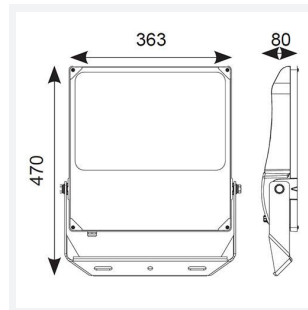

## PRODUCT FEATURES

- High performance die-cast aluminium LED floodlight with symmetrical light distribution suitable for industrial applications
- Pre-installed breathable gland prevents internal moisture accumulation
- High efficiency up to 148 Lm/W
- Non-dimmable
- High output, high efficiency floodlight
- Bracket design allows installation without removing mounting bracket
- Pre-wired with 1.5 metre of rubber insulated cable for ease of installation

GENERAL INFORMATION	
Wattage	300W
Lumens Delivered	44000lm
Lm/W	147lm/W
Beam Angle	115
CRI	70
CCT	5000K
Input	220/240V
Operating Temp	-30°C - 40°C
SDCM	5
Product Weight without Packaging	7.87 kg

TECHNICAL INFORMATION	
Light Source	LED
Colour / Finish	Black
IP Rating	IP66
Class Protection	1
Internal / External	External
Surface / Recessed / Suspended	Pole, Wall
Lumen Depreciation	L80 54,000h
Warranty (Years)	5
CE Mark	Yes
Height	470 mm