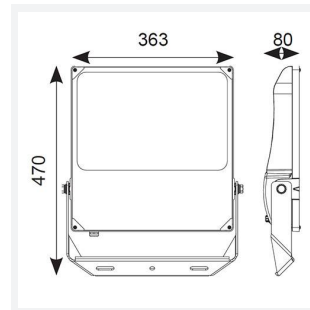

PRODUCT FEATURES

- High performance die-cast aluminium LED floodlight suitable for industrial applications
- Pre-installed breathable gland prevents internal moisture accumulation
- High efficiency up to 143 Lm/W
- Non-dimmable
- High output, high efficiency asymmetric lens technology for anti-light pollution
- Bracket design allows installation without removing mounting bracket
- Pre-wired with 1.5 metre of rubber insulated cable for ease of installation

GENERAL INFORMATION	
Wattage	300W
Lumens Delivered	42500lm
Lm/W	142lm/W
Beam Angle	60/120
CRI	70
CCT	5000K
Input	220/240V
Operating Temp	-30°C - 45°C
SDCM	5
Product Weight without Packaging	7.855 kg

TECHNICAL INFORMATION	
Light Source	LED
Colour / Finish	Black
IP Rating	IP66
Class Protection	1
Internal / External	External
Surface / Recessed / Suspended	Pole, Wall
Lumen Depreciation	L80 54,000h
Warranty (Years)	5
CE Mark	Yes
Height	470 mm