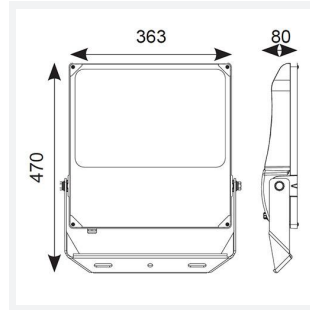

PRODUCT FEATURES

- High performance die-cast aluminium LED floodlight suitable for industrial applications
- Pre-installed breathable gland prevents internal moisture accumulation
- High efficiency up to 143 Lm/W
- Non-dimmable
- High output, high efficiency asymmetric lens technology for anti-light pollution
- Bracket design allows installation without removing mounting bracket
- Pre-wired with 1.5 metre of rubber insulated cable for ease of installation

GENERAL INFORMATION	
Wattage	300W
Lumens Delivered	42500lm
Lm/W	142lm/W
Beam Angle	60/120
CRI	70
CCT	5000K
Input	220-240V
Operating Temp	-30°C - 45°C
SDCM	5
Product Weight without Packaging	7.855 kg

TECHNICAL INFORMATION	
Light Source	LED
Colour / Finish	Black
IP Rating	IP66
Class Protection	1
Internal / External	External
Surface / Recessed / Suspended	Pole, Wall
Lumen Depreciation	L80 54,000h
Warranty (Years)	5
CE Mark	Yes
Height	470 mm