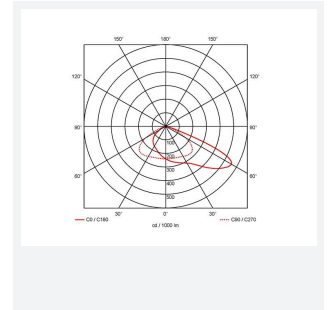

Aztec Asymmetric

Aztec Asymmetrical Floodlight 300W
Code: AAZLED300/ASY

Category	Floodlights
Application	Ancillary, Commercial, Education, Healthcare, Hospitality, Industrial, Outdoor, Retail
Specification	Performance

PRODUCT FEATURES

- High performance die-cast aluminium LED floodlight suitable for industrial applications
- Pre-installed breathable gland prevents internal moisture accumulation
- High efficiency up to 143 Lm/W
- Non-dimmable
- High output, high efficiency asymmetric lens technology for anti-light pollution
- Bracket design allows installation without removing mounting bracket
- Pre-wired with 1.5 metre of rubber insulated cable for ease of installation

GENERAL INFORMATION	
Wattage	300W
Lumens Delivered	42500lm
Lm/W	142lm/W
Beam Angle	60/120
CRI	70
CCT	5000K
Input	220-240V
Operating Temp	-30°C - 45°C
SDCM	5
Product Weight without Packaging	7.855 kg

TECHNICAL INFORMATION	
Light Source	LED
Colour / Finish	Black
IP Rating	IP66
Class Protection	1
Internal / External	External
Surface / Recessed / Suspended	Pole, Wall
Lumen Depreciation	L80 54,000h
Warranty (Years)	5
CE Mark	Yes
Height	470 mm