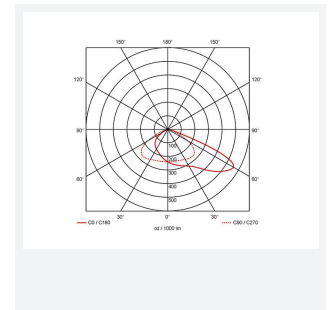

Aztec Asymmetric

Aztec Asymmetrical Floodlight 300W
Code: AAZLED300/ASY

Category	Floodlights
Application	Ancillary, Commercial, Education, Healthcare, Hospitality, Industrial, Outdoor, Retail
Specification	Performance

PRODUCT FEATURES

- High performance die-cast aluminium LED floodlight suitable for industrial applications
- Pre-installed breathable gland prevents internal moisture accumulation
- High efficiency up to 143 Lm/W
- Non-dimmable
- High output, high efficiency asymmetric lens technology for anti-light pollution
- Bracket design allows installation without removing mounting bracket
- Pre-wired with 1.5 metre of rubber insulated cable for ease of installation

GENERAL INFORMATION	
Wattage	300W
Lumens Delivered	42500lm
Lm/W	142lm/W
Beam Angle	60/120
CRI	70
CCT	5000K
Input	220/240V
Operating Temp	-30°C - 45°C
SDCM	5
Product Weight without Packaging	7.855 kg

TECHNICAL INFORMATION	
Light Source	LED
Colour / Finish	Black
IP Rating	IP66
Class Protection	1
Internal / External	External
Surface / Recessed / Suspended	Pole, Wall
Lumen Depreciation	L80 54,000h
Warranty (Years)	5
CE Mark	Yes
Height	470 mm