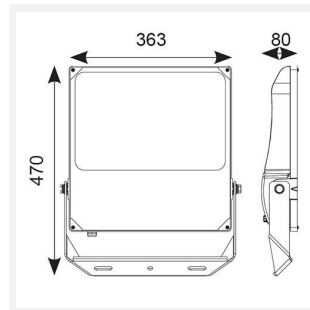

PRODUCT FEATURES

- High performance die-cast aluminium LED floodlight suitable for industrial applications
- Pre-installed breathable gland prevents internal moisture accumulation
- High efficiency up to 143 Lm/W
- Non-dimmable
- High output, high efficiency asymmetric lens technology for anti-light pollution
- Bracket design allows installation without removing mounting bracket
- Pre-wired with 1.5 metre of rubber insulated cable for ease of installation

GENERAL INFORMATION	
Wattage	300W
Lumens Delivered	42500lm
Lm/W	142lm/W
Beam Angle	60/120
CRI	70
CCT	5000K
Input	220-240V
Operating Temp	-30°C - 45°C
SDCM	5
Product Weight without Packaging	7.855 kg

TECHNICAL INFORMATION	
Light Source	LED
Colour / Finish	Black
IP Rating	IP66
Class Protection	1
Internal / External	External
Surface / Recessed / Suspended	Pole, Wall
Lumen Depreciation	L80 54,000h
Warranty (Years)	5
CE Mark	Yes
Height	470 mm