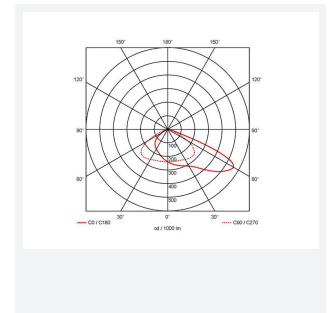

Aztec Asymmetric

Aztec Asymmetrical Floodlight 300W Photocell
Code: AAZLED300/ASY/PC

Category	Floodlights
Application	Ancillary, Commercial, Education, Healthcare, Hospitality, Industrial, Outdoor, Retail
Specification	Performance

PRODUCT FEATURES

- High performance die-cast aluminium LED floodlight suitable for industrial applications
- Pre-installed breathable gland prevents internal moisture accumulation
- High efficiency up to 143 Lm/W
- Non-dimmable
- High output, high efficiency asymmetric lens technology for anti-light pollution
- Bracket design allows installation without removing mounting bracket
- Pre-wired with 1.5 metre of rubber insulated cable for ease of installation

GENERAL INFORMATION	
Wattage	300W
Lumens Delivered	42500lm
Lm/W	142lm/W
Beam Angle	60/120
CRI	70
CCT	5000K
Input	220/240V
Operating Temp	-30°C - 40°C
SDCM	5
Product Weight without Packaging	7.844 kg

TECHNICAL INFORMATION	
Light Source	LED
Colour / Finish	Black
IP Rating	IP66
Class Protection	1
Internal / External	External
Surface / Recessed / Suspended	Pole, Wall
Lumen Depreciation	L80 54,000h
Warranty (Years)	5
CE Mark	Yes
Height	470 mm