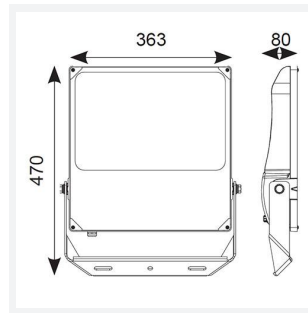

## PRODUCT FEATURES

- High performance die-cast aluminium LED floodlight suitable for industrial applications
- Pre-installed breathable gland prevents internal moisture accumulation
- High efficiency up to 143 Lm/W
- Non-dimmable
- High output, high efficiency asymmetric lens technology for anti-light pollution
- Bracket design allows installation without removing mounting bracket
- Pre-wired with 1.5 metre of rubber insulated cable for ease of installation

GENERAL INFORMATION	
Wattage	300W
Lumens Delivered	42500lm
Lm/W	142lm/W
Beam Angle	60/120
CRI	70
CCT	5000K
Input	220-240V
Operating Temp	-30°C - 40°C
SDCM	5
Product Weight without Packaging	7.844 kg

TECHNICAL INFORMATION	
Light Source	LED
Colour / Finish	Black
IP Rating	IP66
Class Protection	1
Internal / External	External
Surface / Recessed / Suspended	Pole, Wall
Lumen Depreciation	L80 54,000h
Warranty (Years)	5
CE Mark	Yes
Height	470 mm