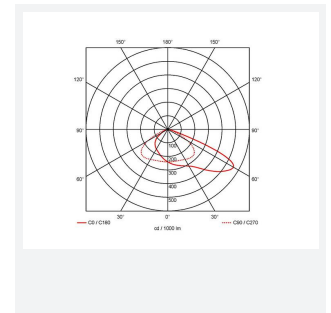

Aztec Asymmetric

Aztec Asymmetrical Floodlight 300W Photocell
Code: AAZLED300/ASY/PC

Category	Floodlights
Application	Ancillary, Commercial, Education, Healthcare, Hospitality, Industrial, Outdoor, Retail
Specification	Performance

PRODUCT FEATURES

- High performance die-cast aluminium LED floodlight suitable for industrial applications
- Pre-installed breathable gland prevents internal moisture accumulation
- High efficiency up to 143 Lm/W
- Non-dimmable
- High output, high efficiency asymmetric lens technology for anti-light pollution
- Bracket design allows installation without removing mounting bracket
- Pre-wired with 1.5 metre of rubber insulated cable for ease of installation

GENERAL INFORMATION	
Wattage	300W
Lumens Delivered	42500lm
Lm/W	142lm/W
Beam Angle	60/120
CRI	70
CCT	5000K
Input	220-240V
Operating Temp	-30°C - 40°C
SDCM	5
Product Weight without Packaging	7.844 kg

TECHNICAL INFORMATION	
Light Source	LED
Colour / Finish	Black
IP Rating	IP66
Class Protection	1
Internal / External	External
Surface / Recessed / Suspended	Pole, Wall
Lumen Depreciation	L80 54,000h
Warranty (Years)	5
CE Mark	Yes
Height	470 mm