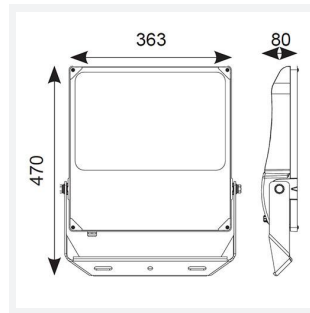

PRODUCT FEATURES

- High performance die-cast aluminium LED floodlight suitable for industrial applications
- Pre-installed breathable gland prevents internal moisture accumulation
- High efficiency up to 143 Lm/W
- Non-dimmable
- High output, high efficiency asymmetric lens technology for anti-light pollution
- Bracket design allows installation without removing mounting bracket
- Pre-wired with 1.5 metre of rubber insulated cable for ease of installation

GENERAL INFORMATION	
Wattage	300W
Lumens Delivered	42500lm
Lm/W	142lm/W
Beam Angle	60/120
CRI	70
CCT	5000K
Input	220-240V
Operating Temp	-30°C - 40°C
SDCM	5
Product Weight without Packaging	7.844 kg

TECHNICAL INFORMATION	
Light Source	LED
Colour / Finish	Black
IP Rating	IP66
Class Protection	1
Internal / External	External
Surface / Recessed / Suspended	Pole, Wall
Lumen Depreciation	L80 54,000h
Warranty (Years)	5
CE Mark	Yes
Height	470 mm