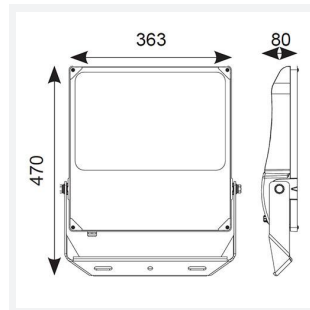

## PRODUCT FEATURES

- High performance die-cast aluminium LED floodlight suitable for industrial applications
- Pre-installed breathable gland prevents internal moisture accumulation
- High efficiency up to 143 Lm/W
- Non-dimmable
- High output, high efficiency asymmetric lens technology for anti-light pollution
- Bracket design allows installation without removing mounting bracket
- Pre-wired with 1.5 metre of rubber insulated cable for ease of installation

| GENERAL INFORMATION              |              |
|----------------------------------|--------------|
| Wattage                          | 300W         |
| Lumens Delivered                 | 42500lm      |
| Lm/W                             | 142lm/W      |
| Beam Angle                       | 60/120       |
| CRI                              | 70           |
| CCT                              | 5000K        |
| Input                            | 220-240V     |
| Operating Temp                   | -30°C - 40°C |
| SDCM                             | 5            |
| Product Weight without Packaging | 7.844 kg     |

| TECHNICAL INFORMATION          |             |
|--------------------------------|-------------|
| Light Source                   | LED         |
| Colour / Finish                | Black       |
| IP Rating                      | IP66        |
| Class Protection               | 1           |
| Internal / External            | External    |
| Surface / Recessed / Suspended | Pole, Wall  |
| Lumen Depreciation             | L80 54,000h |
| Warranty (Years)               | 5           |
| CE Mark                        | Yes         |
| Height                         | 470 mm      |