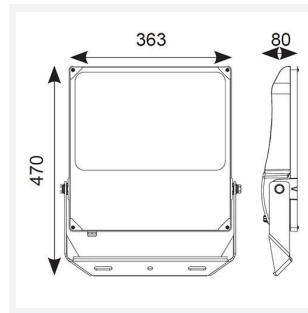

PRODUCT FEATURES

- High performance die-cast aluminium LED floodlight suitable for industrial applications
- Pre-installed breathable gland prevents internal moisture accumulation
- High efficiency up to 143 Lm/W
- Non-dimmable
- High output, high efficiency asymmetric lens technology for anti-light pollution
- Bracket design allows installation without removing mounting bracket
- Pre-wired with 1.5 metre of rubber insulated cable for ease of installation

GENERAL INFORMATION	
Wattage	300W
Lumens Delivered	42500lm
Lm/W	142lm/W
Beam Angle	60/120
CRI	70
CCT	5000K
Input	220/240V
Operating Temp	-30°C - 40°C
SDCM	5
Product Weight without Packaging	7.844 kg

TECHNICAL INFORMATION	
Light Source	LED
Colour / Finish	Black
IP Rating	IP66
Class Protection	1
Internal / External	External
Surface / Recessed / Suspended	Pole, Wall
Lumen Depreciation	L80 54,000h
Warranty (Years)	5
CE Mark	Yes
Height	470 mm