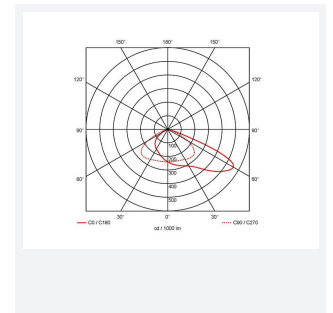

# Aztec Asymmetric

Aztec Asymmetrical Floodlight 300W Photocell  
Code: AAZLED300/ASY/PC

Category	Floodlights
Application	Ancillary, Commercial, Education, Healthcare, Hospitality, Industrial, Outdoor, Retail
Specification	Performance

## PRODUCT FEATURES

- High performance die-cast aluminium LED floodlight suitable for industrial applications
- Pre-installed breathable gland prevents internal moisture accumulation
- High efficiency up to 143 Lm/W
- Non-dimmable
- High output, high efficiency asymmetric lens technology for anti-light pollution
- Bracket design allows installation without removing mounting bracket
- Pre-wired with 1.5 metre of rubber insulated cable for ease of installation

GENERAL INFORMATION	
Wattage	300W
Lumens Delivered	42500lm
Lm/W	142lm/W
Beam Angle	60/120
CRI	70
CCT	5000K
Input	220-240V
Operating Temp	-30°C - 40°C
SDCM	5
Product Weight without Packaging	7.844 kg

TECHNICAL INFORMATION	
Light Source	LED
Colour / Finish	Black
IP Rating	IP66
Class Protection	1
Internal / External	External
Surface / Recessed / Suspended	Pole, Wall
Lumen Depreciation	L80 54,000h
Warranty (Years)	5
CE Mark	Yes
Height	470 mm