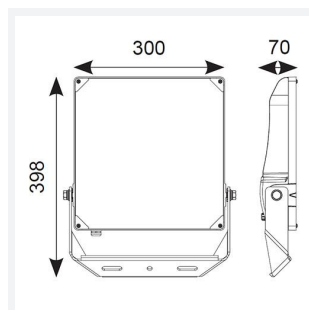

PRODUCT FEATURES

- High performance die-cast aluminium LED floodlight with symmetrical light distribution suitable for industrial applications
- Pre-installed breathable gland prevents internal moisture accumulation
- High efficiency up to 148 Lm/W
- Non-dimmable
- High output, high efficiency floodlight
- Bracket design allows installation without removing mounting bracket
- Pre-wired with 1.5 metre of rubber insulated cable for ease of installation

GENERAL INFORMATION

Wattage	200W
Lumens Delivered	28500lm
Lm/W	143lm/W
Beam Angle	115
CRI	70
CCT	5000K
Input	220/240V
Operating Temp	-30°C - 50°C
SDCM	5
Product Weight without Packaging	5.08 kg

TECHNICAL INFORMATION

Light Source	LED
Colour / Finish	Black
IP Rating	IP66
Class Protection	1
Internal / External	External
Surface / Recessed / Suspended	Pole, Wall
Lumen Depreciation	L80 54,000h
Warranty (Years)	5
CE Mark	Yes
Height	398 mm