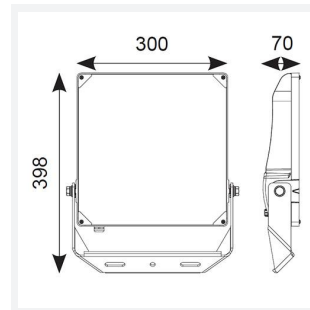

PRODUCT FEATURES

- High performance die-cast aluminium LED floodlight with symmetrical light distribution suitable for industrial applications
- Pre-installed breathable gland prevents internal moisture accumulation
- High efficiency up to 148 Lm/W
- Non-dimmable
- High output, high efficiency floodlight
- Bracket design allows installation without removing mounting bracket
- Pre-wired with 1.5 metre of rubber insulated cable for ease of installation

GENERAL INFORMATION	
Wattage	200W
Lumens Delivered	28500lm
Lm/W	143lm/W
Beam Angle	115
CRI	70
CCT	5000K
Input	220-240V
Operating Temp	-30°C - 50°C
SDCM	5
Product Weight without Packaging	5.08 kg

TECHNICAL INFORMATION	
Light Source	LED
Colour / Finish	Black
IP Rating	IP66
Class Protection	1
Internal / External	External
Surface / Recessed / Suspended	Pole, Wall
Lumen Depreciation	L80 54,000h
Warranty (Years)	5
CE Mark	Yes
Height	398 mm