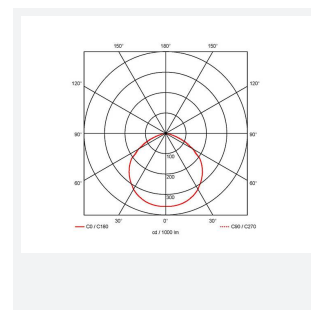

Aztec Symmetrical

Aztec Symmetrical Floodlight 200W
Code: AAZLED200

Category	Floodlights
Application	Ancillary, Commercial, Education, Healthcare, Hospitality, Industrial, Outdoor, Retail
Specification	Performance

PRODUCT FEATURES

- High performance die-cast aluminium LED floodlight with symmetrical light distribution suitable for industrial applications
- Pre-installed breathable gland prevents internal moisture accumulation
- High efficiency up to 148 Lm/W
- Non-dimmable
- High output, high efficiency floodlight
- Bracket design allows installation without removing mounting bracket
- Pre-wired with 1.5 metre of rubber insulated cable for ease of installation

GENERAL INFORMATION

Wattage	200W
Lumens Delivered	28500lm
Lm/W	143lm/W
Beam Angle	115
CRI	70
CCT	5000K
Input	220/240V
Operating Temp	-30°C - 50°C
SDCM	5
Product Weight without Packaging	5.08 kg

TECHNICAL INFORMATION

Light Source	LED
Colour / Finish	Black
IP Rating	IP66
Class Protection	1
Internal / External	External
Surface / Recessed / Suspended	Pole, Wall
Lumen Depreciation	L80 54,000h
Warranty (Years)	5
CE Mark	Yes
Height	398 mm