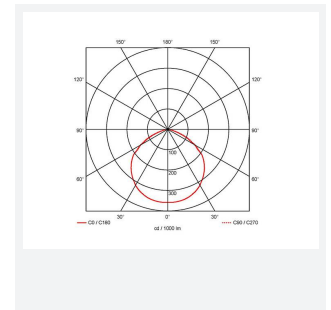

Aztec Symmetrical

Aztec Symmetrical Floodlight 200W
Code: AAZLED200

Category	Floodlights
Application	Ancillary, Commercial, Education, Healthcare, Hospitality, Industrial, Outdoor, Retail
Specification	Performance

PRODUCT FEATURES

- High performance die-cast aluminium LED floodlight with symmetrical light distribution suitable for industrial applications
- Pre-installed breathable gland prevents internal moisture accumulation
- High efficiency up to 148 Lm/W
- Non-dimmable
- High output, high efficiency floodlight
- Bracket design allows installation without removing mounting bracket
- Pre-wired with 1.5 metre of rubber insulated cable for ease of installation

GENERAL INFORMATION	
Wattage	200W
Lumens Delivered	28500lm
Lm/W	143lm/W
Beam Angle	115
CRI	70
CCT	5000K
Input	220-240V
Operating Temp	-30°C - 50°C
SDCM	5
Product Weight without Packaging	5.08 kg

TECHNICAL INFORMATION	
Light Source	LED
Colour / Finish	Black
IP Rating	IP66
Class Protection	1
Internal / External	External
Surface / Recessed / Suspended	Pole, Wall
Lumen Depreciation	L80 54,000h
Warranty (Years)	5
CE Mark	Yes
Height	398 mm