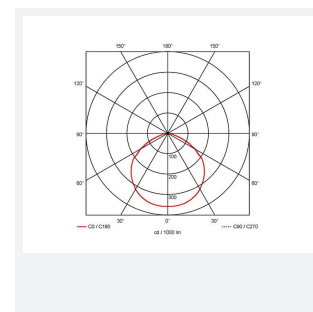

Aztec Symmetrical

Aztec Symmetrical Floodlight 200W Photocell
Code: AAZLED200/PC

Category	Floodlights
Application	Ancillary, Commercial, Education, Healthcare, Hospitality, Industrial, Outdoor, Retail
Specification	Performance

PRODUCT FEATURES

- High performance die-cast aluminium LED floodlight with symmetrical light distribution suitable for industrial applications
- Pre-installed breathable gland prevents internal moisture accumulation
- High efficiency up to 148 Lm/W
- Non-dimmable
- High output, high efficiency floodlight
- Bracket design allows installation without removing mounting bracket
- Pre-wired with 1.5 metre of rubber insulated cable for ease of installation

GENERAL INFORMATION

Wattage	200W
Lumens Delivered	28500lm
Lm/W	143lm/W
Beam Angle	115
CRI	70
CCT	5000K
Input	220-240V
Operating Temp	-30°C - 40°C
SDCM	5
Product Weight without Packaging	5.198 kg

TECHNICAL INFORMATION

Light Source	LED
Colour / Finish	Black
IP Rating	IP66
Class Protection	1
Internal / External	External
Surface / Recessed / Suspended	Pole, Wall
Lumen Depreciation	L80 54,000h
Warranty (Years)	5
CE Mark	Yes
Height	398 mm