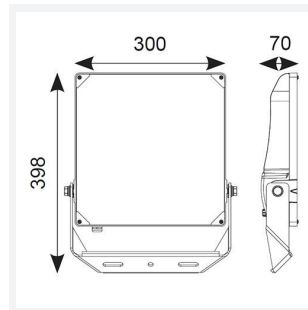

# Aztec Symmetrical

Aztec Symmetrical Floodlight 200W Photocell  
Code: AAZLED200/PC

Category	Floodlights
Application	Ancillary, Commercial, Education, Healthcare, Hospitality, Industrial, Outdoor, Retail
Specification	Performance

## PRODUCT FEATURES

- High performance die-cast aluminium LED floodlight with symmetrical light distribution suitable for industrial applications
- Pre-installed breathable gland prevents internal moisture accumulation
- High efficiency up to 148 Lm/W
- Non-dimmable
- High output, high efficiency floodlight
- Bracket design allows installation without removing mounting bracket
- Pre-wired with 1.5 metre of rubber insulated cable for ease of installation

GENERAL INFORMATION	
Wattage	200W
Lumens Delivered	28500lm
Lm/W	143lm/W
Beam Angle	115
CRI	70
CCT	5000K
Input	220-240V
Operating Temp	-30°C - 40°C
SDCM	5
Product Weight without Packaging	5.198 kg

TECHNICAL INFORMATION	
Light Source	LED
Colour / Finish	Black
IP Rating	IP66
Class Protection	1
Internal / External	External
Surface / Recessed / Suspended	Pole, Wall
Lumen Depreciation	L80 54,000h
Warranty (Years)	5
CE Mark	Yes
Height	398 mm