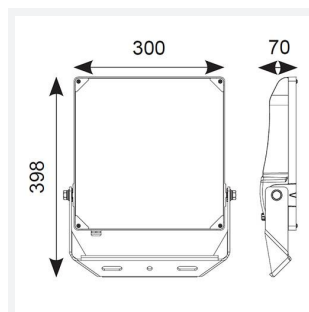

PRODUCT FEATURES

- High performance die-cast aluminium LED floodlight with symmetrical light distribution suitable for industrial applications
- Pre-installed breathable gland prevents internal moisture accumulation
- High efficiency up to 148 Lm/W
- Non-dimmable
- High output, high efficiency floodlight
- Bracket design allows installation without removing mounting bracket
- Pre-wired with 1.5 metre of rubber insulated cable for ease of installation

GENERAL INFORMATION

Wattage	200W
Lumens Delivered	28500lm
Lm/W	143lm/W
Beam Angle	115
CRI	70
CCT	5000K
Input	220-240V
Operating Temp	-30°C - 40°C
SDCM	5
Product Weight without Packaging	5.198 kg

TECHNICAL INFORMATION

Light Source	LED
Colour / Finish	Black
IP Rating	IP66
Class Protection	1
Internal / External	External
Surface / Recessed / Suspended	Pole, Wall
Lumen Depreciation	L80 54,000h
Warranty (Years)	5
CE Mark	Yes
Height	398 mm