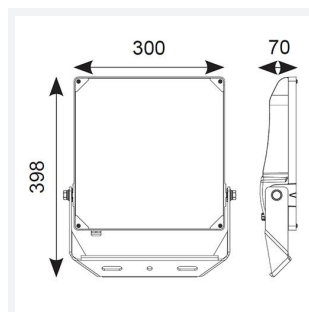

PRODUCT FEATURES

- High performance die-cast aluminium LED floodlight with symmetrical light distribution suitable for industrial applications
- Pre-installed breathable gland prevents internal moisture accumulation
- High efficiency up to 148 Lm/W
- Non-dimmable
- High output, high efficiency floodlight
- Bracket design allows installation without removing mounting bracket
- Pre-wired with 1.5 metre of rubber insulated cable for ease of installation

GENERAL INFORMATION

Wattage	200W
Lumens Delivered	28500lm
Lm/W	143lm/W
Beam Angle	115
CRI	70
CCT	5000K
Input	220/240V
Operating Temp	-30°C - 40°C
SDCM	5
Product Weight without Packaging	5.198 kg

TECHNICAL INFORMATION

Light Source	LED
Colour / Finish	Black
IP Rating	IP66
Class Protection	1
Internal / External	External
Surface / Recessed / Suspended	Pole, Wall
Lumen Depreciation	L80 54,000h
Warranty (Years)	5
CE Mark	Yes
Height	398 mm