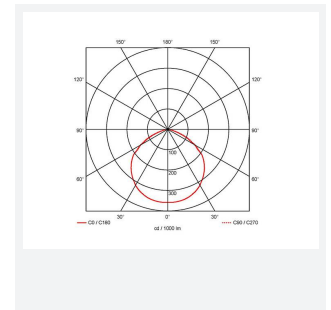

# Aztec Symmetrical

Aztec Symmetrical Floodlight 200W Photocell  
Code: AAZLED200/PC

Category	Floodlights
Application	Ancillary, Commercial, Education, Healthcare, Hospitality, Industrial, Outdoor, Retail
Specification	Performance

## PRODUCT FEATURES

- High performance die-cast aluminium LED floodlight with symmetrical light distribution suitable for industrial applications
- Pre-installed breathable gland prevents internal moisture accumulation
- High efficiency up to 148 Lm/W
- Non-dimmable
- High output, high efficiency floodlight
- Bracket design allows installation without removing mounting bracket
- Pre-wired with 1.5 metre of rubber insulated cable for ease of installation

GENERAL INFORMATION	
Wattage	200W
Lumens Delivered	28500lm
Lm/W	143lm/W
Beam Angle	115
CRI	70
CCT	5000K
Input	220-240V
Operating Temp	-30°C - 40°C
SDCM	5
Product Weight without Packaging	5.198 kg

TECHNICAL INFORMATION	
Light Source	LED
Colour / Finish	Black
IP Rating	IP66
Class Protection	1
Internal / External	External
Surface / Recessed / Suspended	Pole, Wall
Lumen Depreciation	L80 54,000h
Warranty (Years)	5
CE Mark	Yes
Height	398 mm