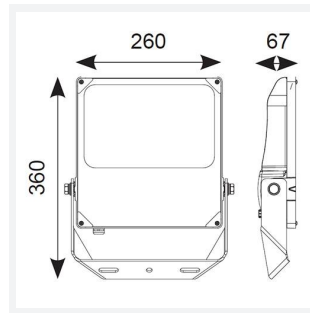

PRODUCT FEATURES

- High performance die-cast aluminium LED floodlight with symmetrical light distribution suitable for industrial applications
- Pre-installed breathable gland prevents internal moisture accumulation
- High efficiency up to 148 Lm/W
- Non-dimmable
- High output, high efficiency floodlight
- Bracket design allows installation without removing mounting bracket
- Pre-wired with 1.5 metre of rubber insulated cable for ease of installation

GENERAL INFORMATION	
Wattage	150W
Lumens Delivered	21800lm
Lm/W	145lm/W
Beam Angle	115
CRI	70
CCT	5000K
Input	220-240V
Operating Temp	-30°C - 50°C
SDCM	5
Product Weight without Packaging	4.231 kg

TECHNICAL INFORMATION	
Light Source	LED
Colour / Finish	Black
IP Rating	IP66
Class Protection	1
Internal / External	External
Surface / Recessed / Suspended	Pole, Wall
Lumen Depreciation	L80 54,000h
Warranty (Years)	5
CE Mark	Yes
Height	360 mm