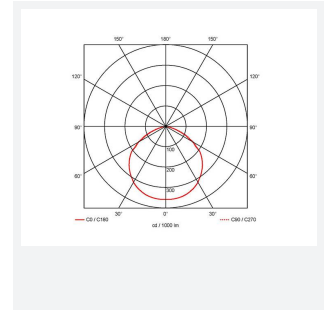

Aztec Symmetrical

Aztec Symmetrical Floodlight 150W
Code: AAZLED150

Category	Floodlights
Application	Ancillary, Commercial, Education, Healthcare, Hospitality, Industrial, Outdoor, Retail
Specification	Performance

PRODUCT FEATURES

- High performance die-cast aluminium LED floodlight with symmetrical light distribution suitable for industrial applications
- Pre-installed breathable gland prevents internal moisture accumulation
- High efficiency up to 148 Lm/W
- Non-dimmable
- High output, high efficiency floodlight
- Bracket design allows installation without removing mounting bracket
- Pre-wired with 1.5 metre of rubber insulated cable for ease of installation

GENERAL INFORMATION	
Wattage	150W
Lumens Delivered	21800lm
Lm/W	145lm/W
Beam Angle	115
CRI	70
CCT	5000K
Input	220-240V
Operating Temp	-30°C - 50°C
SDCM	5
Product Weight without Packaging	4.231 kg

TECHNICAL INFORMATION	
Light Source	LED
Colour / Finish	Black
IP Rating	IP66
Class Protection	1
Internal / External	External
Surface / Recessed / Suspended	Pole, Wall
Lumen Depreciation	L80 54,000h
Warranty (Years)	5
CE Mark	Yes
Height	360 mm