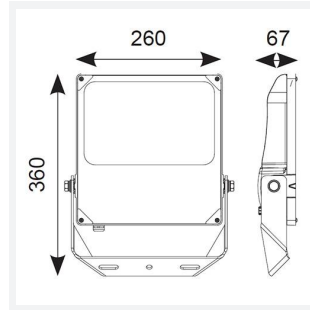

PRODUCT FEATURES

- High performance die-cast aluminium LED floodlight with symmetrical light distribution suitable for industrial applications
- Pre-installed breathable gland prevents internal moisture accumulation
- High efficiency up to 148 Lm/W
- Non-dimmable
- High output, high efficiency floodlight
- Bracket design allows installation without removing mounting bracket
- Pre-wired with 1.5 metre of rubber insulated cable for ease of installation

GENERAL INFORMATION	
Wattage	150W
Lumens Delivered	21800lm
Lm/W	145lm/W
Beam Angle	115
CRI	70
CCT	5000K
Input	220-240V
Operating Temp	-30°C - 50°C
SDCM	5
Product Weight without Packaging	4.231 kg

TECHNICAL INFORMATION	
Light Source	LED
Colour / Finish	Black
IP Rating	IP66
Class Protection	1
Internal / External	External
Surface / Recessed / Suspended	Pole, Wall
Lumen Depreciation	L80 54,000h
Warranty (Years)	5
CE Mark	Yes
Height	360 mm