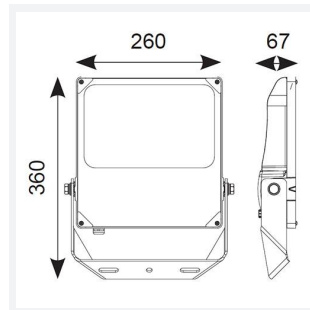

PRODUCT FEATURES

- High performance die-cast aluminium LED floodlight with symmetrical light distribution suitable for industrial applications
- Pre-installed breathable gland prevents internal moisture accumulation
- High efficiency up to 148 Lm/W
- Non-dimmable
- High output, high efficiency floodlight
- Bracket design allows installation without removing mounting bracket
- Pre-wired with 1.5 metre of rubber insulated cable for ease of installation

GENERAL INFORMATION	
Wattage	150W
Lumens Delivered	21800lm
Lm/W	145lm/W
Beam Angle	115
CRI	70
CCT	5000K
Input	220/240V
Operating Temp	-30°C - 50°C
SDCM	5
Product Weight without Packaging	4.231 kg

TECHNICAL INFORMATION	
Light Source	LED
Colour / Finish	Black
IP Rating	IP66
Class Protection	1
Internal / External	External
Surface / Recessed / Suspended	Pole, Wall
Lumen Depreciation	L80 54,000h
Warranty (Years)	5
CE Mark	Yes
Height	360 mm