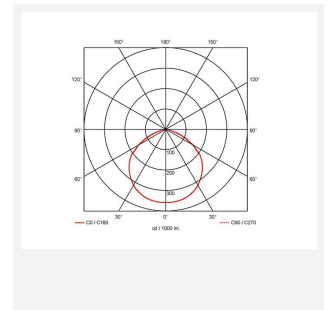

Aztec Symmetrical

Aztec Symmetrical Floodlight 150W
Code: AAZLED150

Category	Floodlights
Application	Ancillary, Commercial, Education, Healthcare, Hospitality, Industrial, Outdoor, Retail
Specification	Performance

PRODUCT FEATURES

- High performance die-cast aluminium LED floodlight with symmetrical light distribution suitable for industrial applications
- Pre-installed breathable gland prevents internal moisture accumulation
- High efficiency up to 148 Lm/W
- Non-dimmable
- High output, high efficiency floodlight
- Bracket design allows installation without removing mounting bracket
- Pre-wired with 1.5 metre of rubber insulated cable for ease of installation

GENERAL INFORMATION	
Wattage	150W
Lumens Delivered	21800lm
Lm/W	145lm/W
Beam Angle	115
CRI	70
CCT	5000K
Input	220/240V
Operating Temp	-30°C - 50°C
SDCM	5
Product Weight without Packaging	4.231 kg

TECHNICAL INFORMATION	
Light Source	LED
Colour / Finish	Black
IP Rating	IP66
Class Protection	1
Internal / External	External
Surface / Recessed / Suspended	Pole, Wall
Lumen Depreciation	L80 54,000h
Warranty (Years)	5
CE Mark	Yes
Height	360 mm