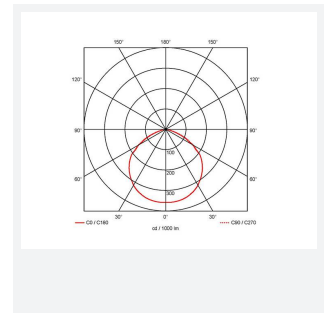

Aztec Symmetrical

Aztec Symmetrical Floodlight 150W
Code: AAZLED150

Category	Floodlights
Application	Ancillary, Commercial, Education, Healthcare, Hospitality, Industrial, Outdoor, Retail
Specification	Performance

PRODUCT FEATURES

- High performance die-cast aluminium LED floodlight with symmetrical light distribution suitable for industrial applications
- Pre-installed breathable gland prevents internal moisture accumulation
- High efficiency up to 148 Lm/W
- Non-dimmable
- High output, high efficiency floodlight
- Bracket design allows installation without removing mounting bracket
- Pre-wired with 1.5 metre of rubber insulated cable for ease of installation

GENERAL INFORMATION	
Wattage	150W
Lumens Delivered	21800lm
Lm/W	145lm/W
Beam Angle	115
CRI	70
CCT	5000K
Input	220-240V
Operating Temp	-30°C - 50°C
SDCM	5
Product Weight without Packaging	4.231 kg

TECHNICAL INFORMATION	
Light Source	LED
Colour / Finish	Black
IP Rating	IP66
Class Protection	1
Internal / External	External
Surface / Recessed / Suspended	Pole, Wall
Lumen Depreciation	L80 54,000h
Warranty (Years)	5
CE Mark	Yes
Height	360 mm