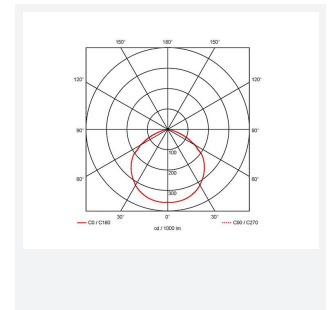

Aztec Symmetrical

Aztec Symmetrical Floodlight 150W Photocell
Code: AAZLED150/PC

Category	Floodlights
Application	Ancillary, Commercial, Education, Healthcare, Hospitality, Industrial, Outdoor, Retail
Specification	Performance

PRODUCT FEATURES

- High performance die-cast aluminium LED floodlight with symmetrical light distribution suitable for industrial applications
- Pre-installed breathable gland prevents internal moisture accumulation
- High efficiency up to 148 Lm/W
- Non-dimmable
- High output, high efficiency floodlight
- Bracket design allows installation without removing mounting bracket
- Pre-wired with 1.5 metre of rubber insulated cable for ease of installation

GENERAL INFORMATION	
Wattage	150W
Lumens Delivered	21800lm
Lm/W	145lm/W
Beam Angle	115
CRI	70
CCT	5000K
Input	220/240V
Operating Temp	-30°C - 40°C
SDCM	5
Product Weight without Packaging	4.12 kg

TECHNICAL INFORMATION	
Light Source	LED
Colour / Finish	Black
IP Rating	IP66
Class Protection	1
Internal / External	External
Surface / Recessed / Suspended	Pole, Wall
Lumen Depreciation	L80 54,000h
Warranty (Years)	5
CE Mark	Yes
Height	360 mm