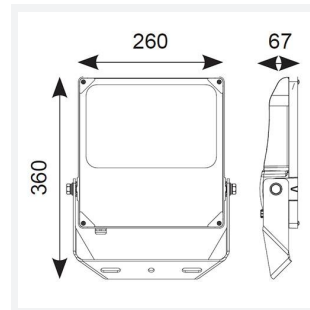

PRODUCT FEATURES

- High performance die-cast aluminium LED floodlight with symmetrical light distribution suitable for industrial applications
- Pre-installed breathable gland prevents internal moisture accumulation
- High efficiency up to 148 Lm/W
- Non-dimmable
- High output, high efficiency floodlight
- Bracket design allows installation without removing mounting bracket
- Pre-wired with 1.5 metre of rubber insulated cable for ease of installation

GENERAL INFORMATION	
Wattage	150W
Lumens Delivered	21800lm
Lm/W	145lm/W
Beam Angle	115
CRI	70
CCT	5000K
Input	220/240V
Operating Temp	-30°C - 40°C
SDCM	5
Product Weight without Packaging	4.12 kg

TECHNICAL INFORMATION	
Light Source	LED
Colour / Finish	Black
IP Rating	IP66
Class Protection	1
Internal / External	External
Surface / Recessed / Suspended	Pole, Wall
Lumen Depreciation	L80 54,000h
Warranty (Years)	5
CE Mark	Yes
Height	360 mm