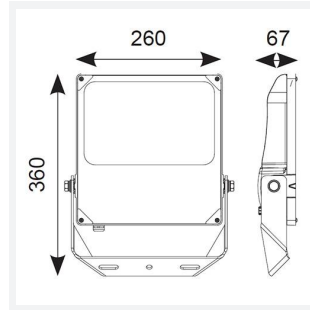

## PRODUCT FEATURES

- High performance die-cast aluminium LED floodlight with symmetrical light distribution suitable for industrial applications
- Pre-installed breathable gland prevents internal moisture accumulation
- High efficiency up to 148 Lm/W
- Non-dimmable
- High output, high efficiency floodlight
- Bracket design allows installation without removing mounting bracket
- Pre-wired with 1.5 metre of rubber insulated cable for ease of installation

GENERAL INFORMATION	
Wattage	150W
Lumens Delivered	21800lm
Lm/W	145lm/W
Beam Angle	115
CRI	70
CCT	5000K
Input	220-240V
Operating Temp	-30°C - 40°C
SDCM	5
Product Weight without Packaging	4.12 kg

TECHNICAL INFORMATION	
Light Source	LED
Colour / Finish	Black
IP Rating	IP66
Class Protection	1
Internal / External	External
Surface / Recessed / Suspended	Pole, Wall
Lumen Depreciation	L80 54,000h
Warranty (Years)	5
CE Mark	Yes
Height	360 mm