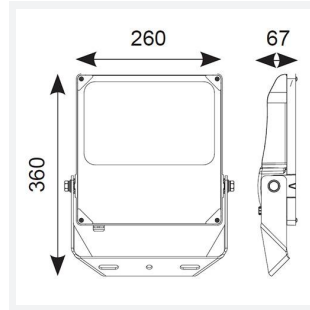

PRODUCT FEATURES

- High performance die-cast aluminium LED floodlight with symmetrical light distribution suitable for industrial applications
- Pre-installed breathable gland prevents internal moisture accumulation
- High efficiency up to 148 Lm/W
- Non-dimmable
- High output, high efficiency floodlight
- Bracket design allows installation without removing mounting bracket
- Pre-wired with 1.5 metre of rubber insulated cable for ease of installation

GENERAL INFORMATION	
Wattage	150W
Lumens Delivered	21800lm
Lm/W	145lm/W
Beam Angle	115
CRI	70
CCT	5000K
Input	220-240V
Operating Temp	-30°C - 40°C
SDCM	5
Product Weight without Packaging	4.12 kg

TECHNICAL INFORMATION	
Light Source	LED
Colour / Finish	Black
IP Rating	IP66
Class Protection	1
Internal / External	External
Surface / Recessed / Suspended	Pole, Wall
Lumen Depreciation	L80 54,000h
Warranty (Years)	5
CE Mark	Yes
Height	360 mm