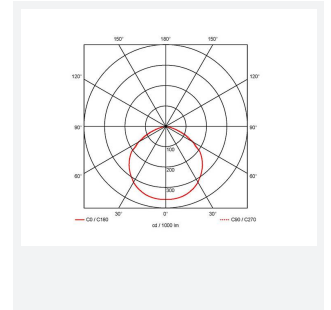

# Aztec Symmetrical

Aztec Symmetrical Floodlight 150W Photocell  
Code: AAZLED150/PC

Category	Floodlights
Application	Ancillary, Commercial, Education, Healthcare, Hospitality, Industrial, Outdoor, Retail
Specification	Performance

## PRODUCT FEATURES

- High performance die-cast aluminium LED floodlight with symmetrical light distribution suitable for industrial applications
- Pre-installed breathable gland prevents internal moisture accumulation
- High efficiency up to 148 Lm/W
- Non-dimmable
- High output, high efficiency floodlight
- Bracket design allows installation without removing mounting bracket
- Pre-wired with 1.5 metre of rubber insulated cable for ease of installation

GENERAL INFORMATION	
Wattage	150W
Lumens Delivered	21800lm
Lm/W	145lm/W
Beam Angle	115
CRI	70
CCT	5000K
Input	220-240V
Operating Temp	-30°C - 40°C
SDCM	5
Product Weight without Packaging	4.12 kg

TECHNICAL INFORMATION	
Light Source	LED
Colour / Finish	Black
IP Rating	IP66
Class Protection	1
Internal / External	External
Surface / Recessed / Suspended	Pole, Wall
Lumen Depreciation	L80 54,000h
Warranty (Years)	5
CE Mark	Yes
Height	360 mm