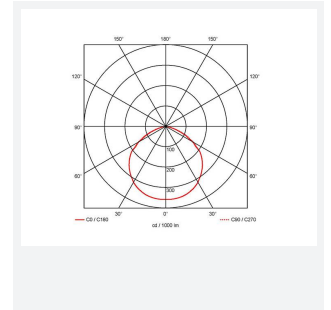

Aztec Symmetrical

Aztec Symmetrical Floodlight 150W Photocell
Code: AAZLED150/PC

Category	Floodlights
Application	Ancillary, Commercial, Education, Healthcare, Hospitality, Industrial, Outdoor, Retail
Specification	Performance

PRODUCT FEATURES

- High performance die-cast aluminium LED floodlight with symmetrical light distribution suitable for industrial applications
- Pre-installed breathable gland prevents internal moisture accumulation
- High efficiency up to 148 Lm/W
- Non-dimmable
- High output, high efficiency floodlight
- Bracket design allows installation without removing mounting bracket
- Pre-wired with 1.5 metre of rubber insulated cable for ease of installation

GENERAL INFORMATION	
Wattage	150W
Lumens Delivered	21800lm
Lm/W	145lm/W
Beam Angle	115
CRI	70
CCT	5000K
Input	220-240V
Operating Temp	-30°C - 40°C
SDCM	5
Product Weight without Packaging	4.12 kg

TECHNICAL INFORMATION	
Light Source	LED
Colour / Finish	Black
IP Rating	IP66
Class Protection	1
Internal / External	External
Surface / Recessed / Suspended	Pole, Wall
Lumen Depreciation	L80 54,000h
Warranty (Years)	5
CE Mark	Yes
Height	360 mm