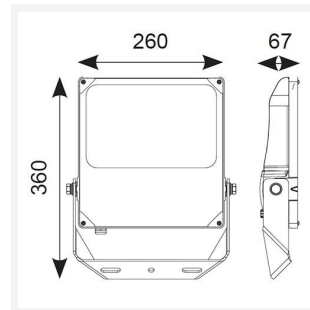

PRODUCT FEATURES

- High performance die-cast aluminium LED floodlight suitable for industrial applications
- Pre-installed breathable gland prevents internal moisture accumulation
- High efficiency up to 143 Lm/W
- Non-dimmable
- High output, high efficiency asymmetric lens technology for anti-light pollution
- Bracket design allows installation without removing mounting bracket
- Pre-wired with 1.5 metre of rubber insulated cable for ease of installation

GENERAL INFORMATION	
Wattage	150W
Lumens Delivered	21100lm
Lm/W	141lm/W
Beam Angle	60/120
CRI	70
CCT	5000K
Input	220/240V
Operating Temp	-30°C - 50°C
SDCM	5
Product Weight without Packaging	3.993 kg

TECHNICAL INFORMATION	
Light Source	LED
Colour / Finish	Black
IP Rating	IP66
Class Protection	1
Internal / External	External
Surface / Recessed / Suspended	Pole, Wall
Lumen Depreciation	L80 54,000h
Warranty (Years)	5
CE Mark	Yes
Height	360 mm