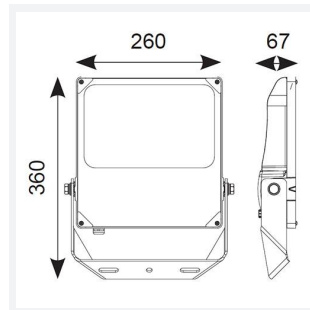

PRODUCT FEATURES

- High performance die-cast aluminium LED floodlight suitable for industrial applications
- Pre-installed breathable gland prevents internal moisture accumulation
- High efficiency up to 143 Lm/W
- Non-dimmable
- High output, high efficiency asymmetric lens technology for anti-light pollution
- Bracket design allows installation without removing mounting bracket
- Pre-wired with 1.5 metre of rubber insulated cable for ease of installation

GENERAL INFORMATION	
Wattage	150W
Lumens Delivered	21100lm
Lm/W	141lm/W
Beam Angle	60/120
CRI	70
CCT	5000K
Input	220-240V
Operating Temp	-30°C - 50°C
SDCM	5
Product Weight without Packaging	3.993 kg

TECHNICAL INFORMATION	
Light Source	LED
Colour / Finish	Black
IP Rating	IP66
Class Protection	1
Internal / External	External
Surface / Recessed / Suspended	Pole, Wall
Lumen Depreciation	L80 54,000h
Warranty (Years)	5
CE Mark	Yes
Height	360 mm