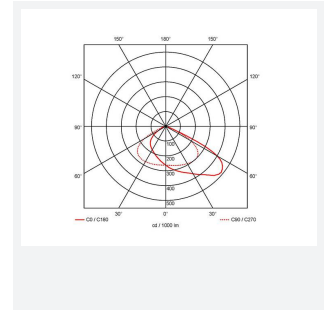

Aztec Asymmetric

Aztec Asymmetrical Floodlight 150W
Code: AAZLED150/ASY

Category	Floodlights
Application	Ancillary, Commercial, Education, Healthcare, Hospitality, Industrial, Outdoor, Retail
Specification	Performance

PRODUCT FEATURES

- High performance die-cast aluminium LED floodlight suitable for industrial applications
- Pre-installed breathable gland prevents internal moisture accumulation
- High efficiency up to 143 Lm/W
- Non-dimmable
- High output, high efficiency asymmetric lens technology for anti-light pollution
- Bracket design allows installation without removing mounting bracket
- Pre-wired with 1.5 metre of rubber insulated cable for ease of installation

GENERAL INFORMATION	
Wattage	150W
Lumens Delivered	21100lm
Lm/W	141lm/W
Beam Angle	60/120
CRI	70
CCT	5000K
Input	220-240V
Operating Temp	-30°C - 50°C
SDCM	5
Product Weight without Packaging	3.993 kg

TECHNICAL INFORMATION	
Light Source	LED
Colour / Finish	Black
IP Rating	IP66
Class Protection	1
Internal / External	External
Surface / Recessed / Suspended	Pole, Wall
Lumen Depreciation	L80 54,000h
Warranty (Years)	5
CE Mark	Yes
Height	360 mm