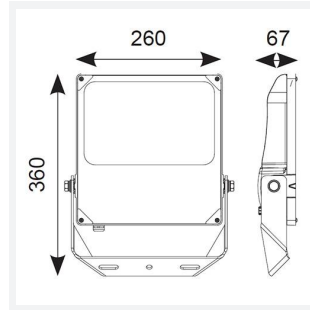

PRODUCT FEATURES

- High performance die-cast aluminium LED floodlight suitable for industrial applications
- Pre-installed breathable gland prevents internal moisture accumulation
- High efficiency up to 143 Lm/W
- Non-dimmable
- High output, high efficiency asymmetric lens technology for anti-light pollution
- Bracket design allows installation without removing mounting bracket
- Pre-wired with 1.5 metre of rubber insulated cable for ease of installation

GENERAL INFORMATION	
Wattage	150W
Lumens Delivered	21100lm
Lm/W	141lm/W
Beam Angle	60/120
CRI	70
CCT	5000K
Input	220-240V
Operating Temp	-30°C - 50°C
SDCM	5
Product Weight without Packaging	3.993 kg

TECHNICAL INFORMATION	
Light Source	LED
Colour / Finish	Black
IP Rating	IP66
Class Protection	1
Internal / External	External
Surface / Recessed / Suspended	Pole, Wall
Lumen Depreciation	L80 54,000h
Warranty (Years)	5
CE Mark	Yes
Height	360 mm