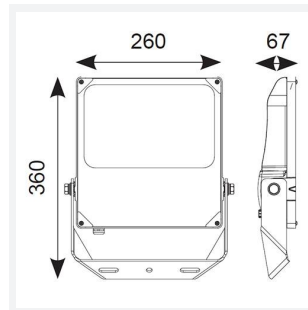

## PRODUCT FEATURES

- High performance die-cast aluminium LED floodlight suitable for industrial applications
- Pre-installed breathable gland prevents internal moisture accumulation
- High efficiency up to 143 Lm/W
- Non-dimmable
- High output, high efficiency asymmetric lens technology for anti-light pollution
- Bracket design allows installation without removing mounting bracket
- Pre-wired with 1.5 metre of rubber insulated cable for ease of installation

### GENERAL INFORMATION

|                                  |              |
|----------------------------------|--------------|
| Wattage                          | 150W         |
| Lumens Delivered                 | 21000lm      |
| Lm/W                             | 141lm/W      |
| Beam Angle                       | 60/120       |
| CRI                              | 70           |
| CCT                              | 5000K        |
| Input                            | 220/240V     |
| Operating Temp                   | -30°C - 40°C |
| SDCM                             | 5            |
| Product Weight without Packaging | 3.993 kg     |

### TECHNICAL INFORMATION

|                                |             |
|--------------------------------|-------------|
| Light Source                   | LED         |
| Colour / Finish                | Black       |
| IP Rating                      | IP66        |
| Class Protection               | 1           |
| Internal / External            | External    |
| Surface / Recessed / Suspended | Pole, Wall  |
| Lumen Depreciation             | L80 54,000h |
| Warranty (Years)               | 5           |
| CE Mark                        | Yes         |
| Height                         | 360 mm      |