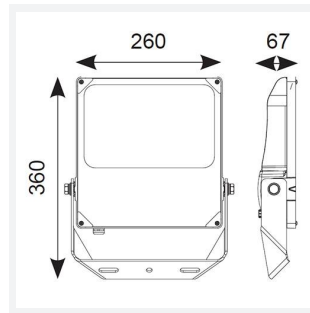

PRODUCT FEATURES

- High performance die-cast aluminium LED floodlight suitable for industrial applications
- Pre-installed breathable gland prevents internal moisture accumulation
- High efficiency up to 143 Lm/W
- Non-dimmable
- High output, high efficiency asymmetric lens technology for anti-light pollution
- Bracket design allows installation without removing mounting bracket
- Pre-wired with 1.5 metre of rubber insulated cable for ease of installation

GENERAL INFORMATION	
Wattage	150W
Lumens Delivered	21000lm
Lm/W	141lm/W
Beam Angle	60/120
CRI	70
CCT	5000K
Input	220-240V
Operating Temp	-30°C - 40°C
SDCM	5
Product Weight without Packaging	3.993 kg

TECHNICAL INFORMATION	
Light Source	LED
Colour / Finish	Black
IP Rating	IP66
Class Protection	1
Internal / External	External
Surface / Recessed / Suspended	Pole, Wall
Lumen Depreciation	L80 54,000h
Warranty (Years)	5
CE Mark	Yes
Height	360 mm