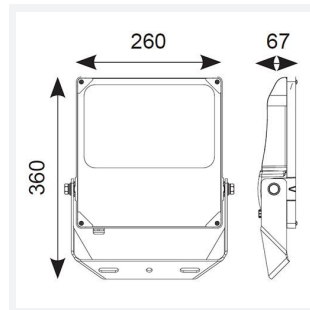

PRODUCT FEATURES

- High performance die-cast aluminium LED floodlight suitable for industrial applications
- Pre-installed breathable gland prevents internal moisture accumulation
- High efficiency up to 143 Lm/W
- Non-dimmable
- High output, high efficiency asymmetric lens technology for anti-light pollution
- Bracket design allows installation without removing mounting bracket
- Pre-wired with 1.5 metre of rubber insulated cable for ease of installation

GENERAL INFORMATION	
Wattage	150W
Lumens Delivered	21000lm
Lm/W	141lm/W
Beam Angle	60/120
CRI	70
CCT	5000K
Input	220-240V
Operating Temp	-30°C - 40°C
SDCM	5
Product Weight without Packaging	3.993 kg

TECHNICAL INFORMATION	
Light Source	LED
Colour / Finish	Black
IP Rating	IP66
Class Protection	1
Internal / External	External
Surface / Recessed / Suspended	Pole, Wall
Lumen Depreciation	L80 54,000h
Warranty (Years)	5
CE Mark	Yes
Height	360 mm