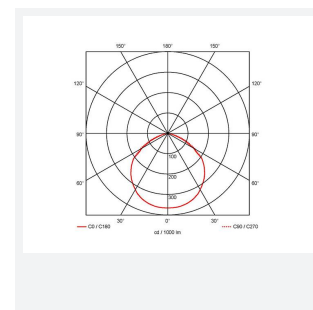

# Aztec Symmetrical

Aztec Symmetrical Floodlight 100W  
Code: AAZLED100

Category	Floodlights
Application	Ancillary, Commercial, Education, Healthcare, Hospitality, Industrial, Outdoor, Retail
Specification	Performance

## PRODUCT FEATURES

- High performance die-cast aluminium LED floodlight with symmetrical light distribution suitable for industrial applications
- Pre-installed breathable gland prevents internal moisture accumulation
- High efficiency up to 148 Lm/W
- Non-dimmable
- High output, high efficiency floodlight
- Bracket design allows installation without removing mounting bracket
- Pre-wired with 1.5 metre of rubber insulated cable for ease of installation

GENERAL INFORMATION	
Wattage	100W
Lumens Delivered	14800lm
Lm/W	148lm/W
Beam Angle	115
CRI	70
CCT	5000K
Input	220-240V
Operating Temp	-30°C - 50°C
SDCM	5
Product Weight without Packaging	2.791 kg

TECHNICAL INFORMATION	
Light Source	LED
Colour / Finish	Black
IP Rating	IP66
Class Protection	1
Internal / External	External
Surface / Recessed / Suspended	Pole, Wall
Lumen Depreciation	L80 54,000h
Warranty (Years)	5
CE Mark	Yes
Height	314 mm