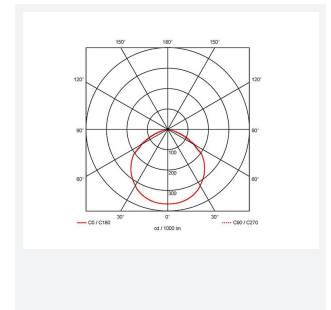

# Aztec Symmetrical

Aztec Symmetrical Floodlight 100W  
Code: AAZLED100

Category	Floodlights
Application	Ancillary, Commercial, Education, Healthcare, Hospitality, Industrial, Outdoor, Retail
Specification	Performance

## PRODUCT FEATURES

- High performance die-cast aluminium LED floodlight with symmetrical light distribution suitable for industrial applications
- Pre-installed breathable gland prevents internal moisture accumulation
- High efficiency up to 148 Lm/W
- Non-dimmable
- High output, high efficiency floodlight
- Bracket design allows installation without removing mounting bracket
- Pre-wired with 1.5 metre of rubber insulated cable for ease of installation

GENERAL INFORMATION	
Wattage	100W
Lumens Delivered	14800lm
Lm/W	148lm/W
Beam Angle	115
CRI	70
CCT	5000K
Input	220-240V
Operating Temp	-30°C - 50°C
SDCM	5
Product Weight without Packaging	2.791 kg

TECHNICAL INFORMATION	
Light Source	LED
Colour / Finish	Black
IP Rating	IP66
Class Protection	1
Internal / External	External
Surface / Recessed / Suspended	Pole, Wall
Lumen Depreciation	L80 54,000h
Warranty (Years)	5
CE Mark	Yes
Height	314 mm