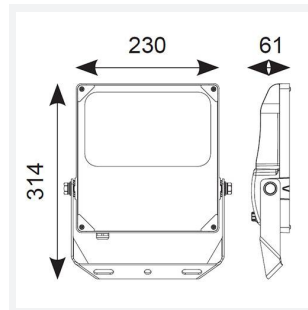

## PRODUCT FEATURES

- High performance die-cast aluminium LED floodlight with symmetrical light distribution suitable for industrial applications
- Pre-installed breathable gland prevents internal moisture accumulation
- High efficiency up to 148 Lm/W
- Non-dimmable
- High output, high efficiency floodlight
- Bracket design allows installation without removing mounting bracket
- Pre-wired with 1.5 metre of rubber insulated cable for ease of installation

GENERAL INFORMATION	
Wattage	100W
Lumens Delivered	14800lm
Lm/W	148lm/W
Beam Angle	115
CRI	70
CCT	5000K
Input	220-240V
Operating Temp	-30°C - 50°C
SDCM	5
Product Weight without Packaging	2.791 kg

TECHNICAL INFORMATION	
Light Source	LED
Colour / Finish	Black
IP Rating	IP66
Class Protection	1
Internal / External	External
Surface / Recessed / Suspended	Pole, Wall
Lumen Depreciation	L80 54,000h
Warranty (Years)	5
CE Mark	Yes
Height	314 mm