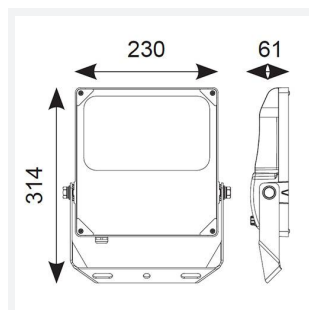

## PRODUCT FEATURES

- High performance die-cast aluminium LED floodlight with symmetrical light distribution suitable for industrial applications
- Pre-installed breathable gland prevents internal moisture accumulation
- High efficiency up to 148 Lm/W
- Non-dimmable
- High output, high efficiency floodlight
- Bracket design allows installation without removing mounting bracket
- Pre-wired with 1.5 metre of rubber insulated cable for ease of installation

GENERAL INFORMATION	
Wattage	100W
Lumens Delivered	14800lm
Lm/W	148lm/W
Beam Angle	115
CRI	70
CCT	5000K
Input	220-240V
Operating Temp	-30°C - 50°C
SDCM	5
Product Weight without Packaging	2.791 kg

TECHNICAL INFORMATION	
Light Source	LED
Colour / Finish	Black
IP Rating	IP66
Class Protection	1
Internal / External	External
Surface / Recessed / Suspended	Pole, Wall
Lumen Depreciation	L80 54,000h
Warranty (Years)	5
CE Mark	Yes
Height	314 mm