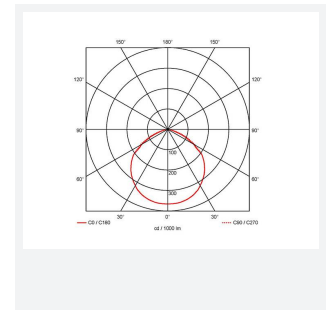

Aztec Symmetrical

Aztec Symmetrical Floodlight 100W
Code: AAZLED100

Category	Floodlights
Application	Ancillary, Commercial, Education, Healthcare, Hospitality, Industrial, Outdoor, Retail
Specification	Performance

PRODUCT FEATURES

- High performance die-cast aluminium LED floodlight with symmetrical light distribution suitable for industrial applications
- Pre-installed breathable gland prevents internal moisture accumulation
- High efficiency up to 148 Lm/W
- Non-dimmable
- High output, high efficiency floodlight
- Bracket design allows installation without removing mounting bracket
- Pre-wired with 1.5 metre of rubber insulated cable for ease of installation

GENERAL INFORMATION	
Wattage	100W
Lumens Delivered	14800lm
Lm/W	148lm/W
Beam Angle	115
CRI	70
CCT	5000K
Input	220/240V
Operating Temp	-30°C - 50°C
SDCM	5
Product Weight without Packaging	2.791 kg

TECHNICAL INFORMATION	
Light Source	LED
Colour / Finish	Black
IP Rating	IP66
Class Protection	1
Internal / External	External
Surface / Recessed / Suspended	Pole, Wall
Lumen Depreciation	L80 54,000h
Warranty (Years)	5
CE Mark	Yes
Height	314 mm