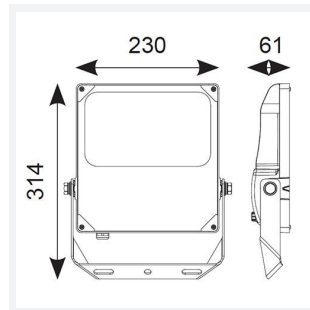

PRODUCT FEATURES

- High performance die-cast aluminium LED floodlight with symmetrical light distribution suitable for industrial applications
- Pre-installed breathable gland prevents internal moisture accumulation
- High efficiency up to 148 Lm/W
- Non-dimmable
- High output, high efficiency floodlight
- Bracket design allows installation without removing mounting bracket
- Pre-wired with 1.5 metre of rubber insulated cable for ease of installation

GENERAL INFORMATION	
Wattage	100W
Lumens Delivered	14800lm
Lm/W	148lm/W
Beam Angle	115
CRI	70
CCT	5000K
Input	220/240V
Operating Temp	-30°C - 50°C
SDCM	5
Product Weight without Packaging	2.791 kg

TECHNICAL INFORMATION	
Light Source	LED
Colour / Finish	Black
IP Rating	IP66
Class Protection	1
Internal / External	External
Surface / Recessed / Suspended	Pole, Wall
Lumen Depreciation	L80 54,000h
Warranty (Years)	5
CE Mark	Yes
Height	314 mm