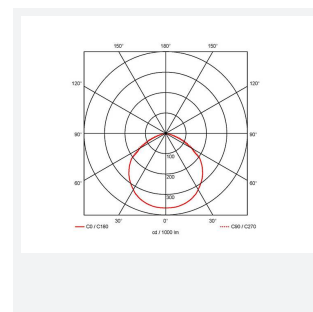

# Aztec Symmetrical

Aztec Symmetrical Floodlight 100W Photocell  
Code: AAZLED100/PC

Category	Floodlights
Application	Ancillary, Commercial, Education, Healthcare, Hospitality, Industrial, Outdoor, Retail
Specification	Performance

## PRODUCT FEATURES

- High performance die-cast aluminium LED floodlight with symmetrical light distribution suitable for industrial applications
- Pre-installed breathable gland prevents internal moisture accumulation
- High efficiency up to 148 Lm/W
- Non-dimmable
- High output, high efficiency floodlight
- Bracket design allows installation without removing mounting bracket
- Pre-wired with 1.5 metre of rubber insulated cable for ease of installation

### GENERAL INFORMATION

Wattage	100W
Lumens Delivered	14800lm
Lm/W	148lm/W
Beam Angle	115
CRI	70
CCT	5000K
Input	220-240V
Operating Temp	-30°C - 40°C
SDCM	5
Product Weight without Packaging	2.791 kg

### TECHNICAL INFORMATION

Light Source	LED
Colour / Finish	Black
IP Rating	IP66
Class Protection	1
Internal / External	External
Surface / Recessed / Suspended	Pole, Wall
Lumen Depreciation	L80 54,000h
Warranty (Years)	5
CE Mark	Yes
Height	314 mm