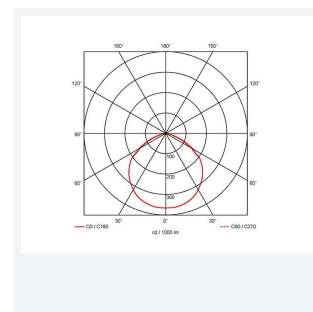

# Aztec Symmetrical

Aztec Symmetrical Floodlight 100W Photocell  
Code: AAZLED100/PC

Category	Floodlights
Application	Ancillary, Commercial, Education, Healthcare, Hospitality, Industrial, Outdoor, Retail
Specification	Performance

## PRODUCT FEATURES

- High performance die-cast aluminium LED floodlight with symmetrical light distribution suitable for industrial applications
- Pre-installed breathable gland prevents internal moisture accumulation
- High efficiency up to 148 Lm/W
- Non-dimmable
- High output, high efficiency floodlight
- Bracket design allows installation without removing mounting bracket
- Pre-wired with 1.5 metre of rubber insulated cable for ease of installation

### GENERAL INFORMATION

Wattage	100W
Lumens Delivered	14800lm
Lm/W	148lm/W
Beam Angle	115
CRI	70
CCT	5000K
Input	220/240V
Operating Temp	-30°C - 40°C
SDCM	5
Product Weight without Packaging	2.791 kg

### TECHNICAL INFORMATION

Light Source	LED
Colour / Finish	Black
IP Rating	IP66
Class Protection	1
Internal / External	External
Surface / Recessed / Suspended	Pole, Wall
Lumen Depreciation	L80 54,000h
Warranty (Years)	5
CE Mark	Yes
Height	314 mm