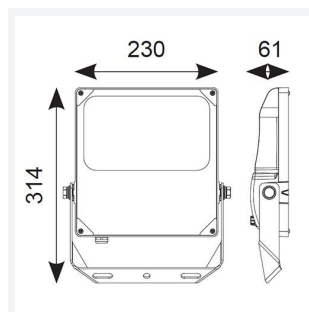

## PRODUCT FEATURES

- High performance die-cast aluminium LED floodlight with symmetrical light distribution suitable for industrial applications
- Pre-installed breathable gland prevents internal moisture accumulation
- High efficiency up to 148 Lm/W
- Non-dimmable
- High output, high efficiency floodlight
- Bracket design allows installation without removing mounting bracket
- Pre-wired with 1.5 metre of rubber insulated cable for ease of installation

### GENERAL INFORMATION

Wattage	100W
Lumens Delivered	14800lm
Lm/W	148lm/W
Beam Angle	115
CRI	70
CCT	5000K
Input	220/240V
Operating Temp	-30°C - 40°C
SDCM	5
Product Weight without Packaging	2.791 kg

### TECHNICAL INFORMATION

Light Source	LED
Colour / Finish	Black
IP Rating	IP66
Class Protection	1
Internal / External	External
Surface / Recessed / Suspended	Pole, Wall
Lumen Depreciation	L80 54,000h
Warranty (Years)	5
CE Mark	Yes
Height	314 mm