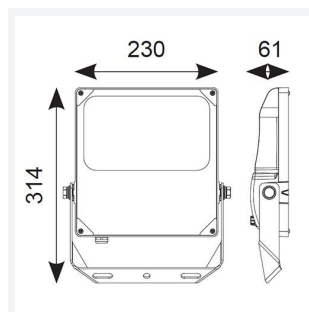

## PRODUCT FEATURES

- High performance die-cast aluminium LED floodlight with symmetrical light distribution suitable for industrial applications
- Pre-installed breathable gland prevents internal moisture accumulation
- High efficiency up to 148 Lm/W
- Non-dimmable
- High output, high efficiency floodlight
- Bracket design allows installation without removing mounting bracket
- Pre-wired with 1.5 metre of rubber insulated cable for ease of installation

### GENERAL INFORMATION

Wattage	100W
Lumens Delivered	14800lm
Lm/W	148lm/W
Beam Angle	115
CRI	70
CCT	5000K
Input	220-240V
Operating Temp	-30°C - 40°C
SDCM	5
Product Weight without Packaging	2.791 kg

### TECHNICAL INFORMATION

Light Source	LED
Colour / Finish	Black
IP Rating	IP66
Class Protection	1
Internal / External	External
Surface / Recessed / Suspended	Pole, Wall
Lumen Depreciation	L80 54,000h
Warranty (Years)	5
CE Mark	Yes
Height	314 mm