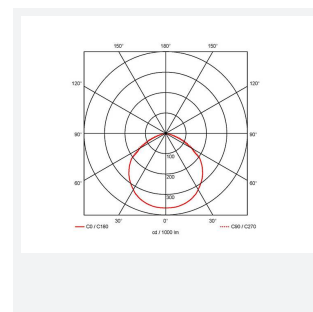

Aztec Symmetrical

Aztec Symmetrical Floodlight 100W Photocell
Code: AAZLED100/PC

Category	Floodlights
Application	Ancillary, Commercial, Education, Healthcare, Hospitality, Industrial, Outdoor, Retail
Specification	Performance

PRODUCT FEATURES

- High performance die-cast aluminium LED floodlight with symmetrical light distribution suitable for industrial applications
- Pre-installed breathable gland prevents internal moisture accumulation
- High efficiency up to 148 Lm/W
- Non-dimmable
- High output, high efficiency floodlight
- Bracket design allows installation without removing mounting bracket
- Pre-wired with 1.5 metre of rubber insulated cable for ease of installation

GENERAL INFORMATION

Wattage	100W
Lumens Delivered	14800lm
Lm/W	148lm/W
Beam Angle	115
CRI	70
CCT	5000K
Input	220-240V
Operating Temp	-30°C - 40°C
SDCM	5
Product Weight without Packaging	2.791 kg

TECHNICAL INFORMATION

Light Source	LED
Colour / Finish	Black
IP Rating	IP66
Class Protection	1
Internal / External	External
Surface / Recessed / Suspended	Pole, Wall
Lumen Depreciation	L80 54,000h
Warranty (Years)	5
CE Mark	Yes
Height	314 mm