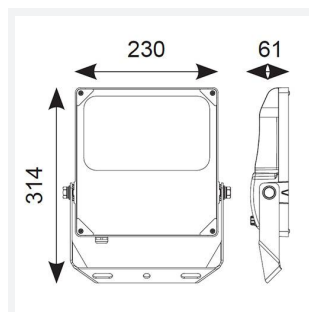

PRODUCT FEATURES

- High performance die-cast aluminium LED floodlight with symmetrical light distribution suitable for industrial applications
- Pre-installed breathable gland prevents internal moisture accumulation
- High efficiency up to 148 Lm/W
- Non-dimmable
- High output, high efficiency floodlight
- Bracket design allows installation without removing mounting bracket
- Pre-wired with 1.5 metre of rubber insulated cable for ease of installation

GENERAL INFORMATION

Wattage	100W
Lumens Delivered	14800lm
Lm/W	148lm/W
Beam Angle	115
CRI	70
CCT	5000K
Input	220-240V
Operating Temp	-30°C - 40°C
SDCM	5
Product Weight without Packaging	2.791 kg

TECHNICAL INFORMATION

Light Source	LED
Colour / Finish	Black
IP Rating	IP66
Class Protection	1
Internal / External	External
Surface / Recessed / Suspended	Pole, Wall
Lumen Depreciation	L80 54,000h
Warranty (Years)	5
CE Mark	Yes
Height	314 mm