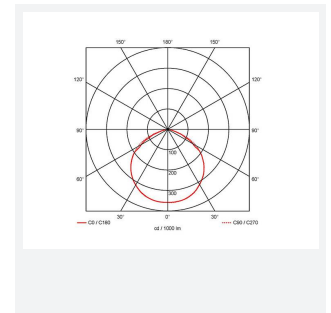

# Aztec Coastal Asymmetric

Aztec Coastal Asymmetrical Floodlight 50W  
Code: AAZCLED50/ASY/PC

|               |  |
|---------------|--|
| Category      | Floodlights  |
| Application   | Ancillary, Commercial, Education, Healthcare, Hospitality, Industrial, Outdoor, Retail |
| Specification | Performance  |

| GENERAL INFORMATION              |              |
|----------------------------------|--------------|
| Wattage                          | 50W          |
| Lumens Delivered                 | 6800lm       |
| Lm/W                             | 136lm/W      |
| Beam Angle                       | 60/120       |
| CRI                              | 70           |
| CCT                              | 5000K        |
| Input                            | 220-240V     |
| Operating Temp                   | -30°C - 50°C |
| SDCM                             | 5            |
| Product Weight without Packaging | 2.032 kg     |

| TECHNICAL INFORMATION          |             |
|--------------------------------|-------------|
| Light Source                   | LED         |
| Colour / Finish                | Aluminium   |
| IP Rating                      | IP66        |
| Class Protection               | 1           |
| Internal / External            | External    |
| Surface / Recessed / Suspended | Pole, Wall  |
| Lumen Depreciation             | L80 54,000h |
| Warranty (Years)               | 5           |
| CE Mark                        | Yes         |
| Height                         | 267 mm      |