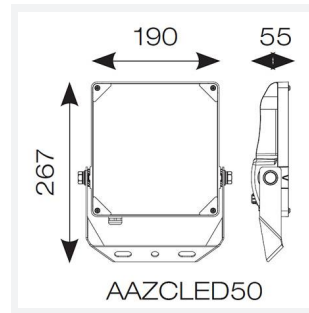

## PRODUCT FEATURES

- High performance die-cast marine grade aluminium LED floodlight suitable for industrial and coastal applications
- Marine grade construction ideal for coastal and adverse weather, swimming pool and chemical plant applications
- Pre-installed breathable gland prevents internal moisture accumulation
- Concentrated saline 3,000 hour salt spray test to EN ISO 9227
- 304L stainless steel mounting bracket and fixings
- High output, high efficiency asymmetric lens technology for anti-light pollution
- Pre-wired with 1.5 metre of rubber insulated cable for ease of installation
- High purity aluminium construction, surface electrophoresis and corrosion-proof treatment

| GENERAL INFORMATION              |              |
|----------------------------------|--------------|
| Wattage                          | 50W          |
| Lumens Delivered                 | 6800lm       |
| Lm/W                             | 136lm/W      |
| Beam Angle                       | 60/120       |
| CRI                              | 70           |
| CCT                              | 5000K        |
| Input                            | 220-240V     |
| Operating Temp                   | -30°C - 50°C |
| SDCM                             | 5            |
| Product Weight without Packaging | 2.032 kg     |

| TECHNICAL INFORMATION          |             |
|--------------------------------|-------------|
| Light Source                   | LED         |
| Colour / Finish                | Aluminium   |
| IP Rating                      | IP66        |
| Class Protection               | 1           |
| Internal / External            | External    |
| Surface / Recessed / Suspended | Pole, Wall  |
| Lumen Depreciation             | L80 54,000h |
| Warranty (Years)               | 5           |
| CE Mark                        | Yes         |
| Height                         | 267 mm      |