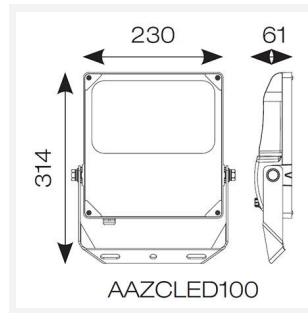

PRODUCT FEATURES

- High performance die-cast marine grade aluminium LED floodlight suitable for industrial and coastal applications
- Suitable for highly corrosive environments; including coastal and swimming pool applications
- Pre-wired with 1.5 metre of rubber insulated cable for ease of installation
- High purity aluminium construction, surface electrophoresis and corrosion-proof treatment
- 304L stainless steel mounting bracket and fixings
- Pre-installed breathable gland prevents internal moisture accumulation
- Concentrated saline 3,000 hour salt spray test to EN ISO 9227
- Salt mist spray test verified

GENERAL INFORMATION	
Wattage	100W
Lumens Delivered	14800lm
Lm/W	148lm/W
Beam Angle	115
CRI	70
CCT	5000K
Input	220/240V
Operating Temp	-30°C - 50°C
SDCM	5
Product Weight without Packaging	2.842 kg

TECHNICAL INFORMATION	
Light Source	LED
Colour / Finish	Aluminium
IP Rating	IP66
Class Protection	1
Internal / External	External
Surface / Recessed / Suspended	Pole, Wall
Lumen Depreciation	L80 54,000h
Warranty (Years)	5
CE Mark	Yes
Height	314 mm