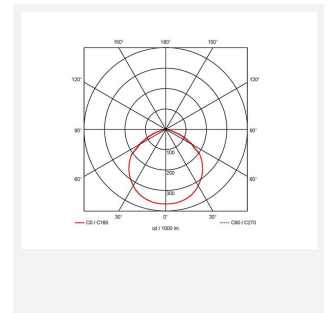

Aztec Coastal Symmetrical

Aztec Coastal Symmetrical Floodlight 100W
Code: AAZCLED100

Category	Floodlights
Application	Ancillary, Commercial, Education, Healthcare, Hospitality, Industrial, Outdoor, Retail
Specification	Performance

PRODUCT FEATURES

- High performance die-cast marine grade aluminium LED floodlight suitable for industrial and coastal applications
- Suitable for highly corrosive environments; including coastal and swimming pool applications
- Pre-wired with 1.5 metre of rubber insulated cable for ease of installation
- High purity aluminium construction, surface electrophoresis and corrosion-proof treatment
- 304L stainless steel mounting bracket and fixings
- Pre-installed breathable gland prevents internal moisture accumulation
- Concentrated saline 3,000 hour salt spray test to EN ISO 9227
- Salt mist spray test verified

GENERAL INFORMATION	
Wattage	100W
Lumens Delivered	14800lm
Lm/W	148lm/W
Beam Angle	115
CRI	70
CCT	5000K
Input	220-240V
Operating Temp	-30°C - 50°C
SDCM	5
Product Weight without Packaging	2.842 kg

TECHNICAL INFORMATION	
Light Source	LED
Colour / Finish	Aluminium
IP Rating	IP66
Class Protection	1
Internal / External	External
Surface / Recessed / Suspended	Pole, Wall
Lumen Depreciation	L80 54,000h
Warranty (Years)	5
CE Mark	Yes
Height	314 mm