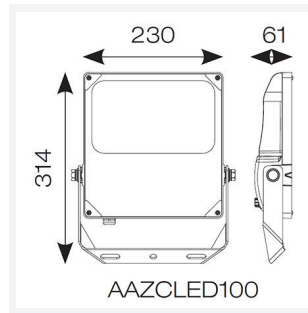

Aztec Coastal Symmetrical

Aztec Coastal Symmetrical Floodlight 100W
Code: AAZCLED100

Category	Floodlights
Application	Ancillary, Commercial, Education, Healthcare, Hospitality, Industrial, Outdoor, Retail
Specification	Performance

PRODUCT FEATURES

- High performance die-cast marine grade aluminium LED floodlight suitable for industrial and coastal applications
- Suitable for highly corrosive environments; including coastal and swimming pool applications
- Pre-wired with 1.5 metre of rubber insulated cable for ease of installation
- High purity aluminium construction, surface electrophoresis and corrosion-proof treatment
- 304L stainless steel mounting bracket and fixings
- Pre-installed breathable gland prevents internal moisture accumulation
- Concentrated saline 3,000 hour salt spray test to EN ISO 9227
- Salt mist spray test verified

GENERAL INFORMATION	
Wattage	100W
Lumens Delivered	14800lm
Lm/W	148lm/W
Beam Angle	115
CRI	70
CCT	5000K
Input	220-240V
Operating Temp	-30°C - 50°C
SDCM	5
Product Weight without Packaging	2.842 kg

TECHNICAL INFORMATION	
Light Source	LED
Colour / Finish	Aluminium
IP Rating	IP66
Class Protection	1
Internal / External	External
Surface / Recessed / Suspended	Pole, Wall
Lumen Depreciation	L80 54,000h
Warranty (Years)	5
CE Mark	Yes
Height	314 mm