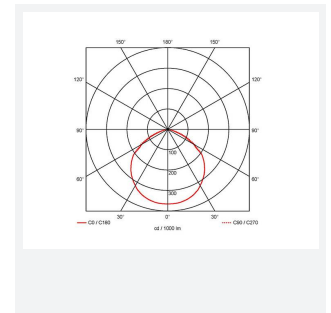

Aztec Coastal Symmetrical

Category	Floodlights
Application	Ancillary, Commercial, Education, Healthcare, Hospitality, Industrial, Outdoor, Retail
Specification	Performance

Aztec Coastal Symmetrical Floodlight 100W
Code: AAZCLED100

PRODUCT FEATURES

- High performance die-cast marine grade aluminium LED floodlight suitable for industrial and coastal applications
- Suitable for highly corrosive environments; including coastal and swimming pool applications
- Pre-wired with 1.5 metre of rubber insulated cable for ease of installation
- High purity aluminium construction, surface electrophoresis and corrosion-proof treatment
- 304L stainless steel mounting bracket and fixings
- Pre-installed breathable gland prevents internal moisture accumulation
- Concentrated saline 3,000 hour salt spray test to EN ISO 9227
- Salt mist spray test verified

GENERAL INFORMATION	
Wattage	100W
Lumens Delivered	14800lm
Lm/W	148lm/W
Beam Angle	115
CRI	70
CCT	5000K
Input	220/240V
Operating Temp	-30°C - 50°C
SDCM	5
Product Weight without Packaging	2.842 kg

TECHNICAL INFORMATION	
Light Source	LED
Colour / Finish	Aluminium
IP Rating	IP66
Class Protection	1
Internal / External	External
Surface / Recessed / Suspended	Pole, Wall
Lumen Depreciation	L80 54,000h
Warranty (Years)	5
CE Mark	Yes
Height	314 mm