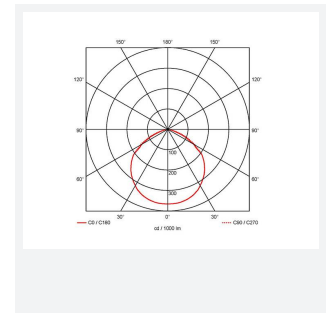

Aztec Coastal Symmetrical

Aztec Coastal Symmetrical Floodlight 100W
Code: AAZCLED100/PC

Category	Floodlights
Application	Ancillary, Commercial, Education, Healthcare, Hospitality, Industrial, Outdoor, Retail
Specification	Performance

PRODUCT FEATURES

- High performance die-cast marine grade aluminium LED floodlight suitable for industrial and coastal applications
- Suitable for highly corrosive environments; including coastal and swimming pool applications
- Pre-wired with 1.5 metre of rubber insulated cable for ease of installation
- High purity aluminium construction, surface electrophoresis and corrosion-proof treatment
- 304L stainless steel mounting bracket and fixings
- Pre-installed breathable gland prevents internal moisture accumulation
- Concentrated saline 3,000 hour salt spray test to EN ISO 9227
- Salt mist spray test verified

GENERAL INFORMATION	
Wattage	100W
Lumens Delivered	14800lm
Lm/W	148lm/W
Beam Angle	115
CRI	70
CCT	5000K
Input	220/240V
Operating Temp	-30°C - 50°C
SDCM	5
Product Weight without Packaging	2.842 kg

TECHNICAL INFORMATION	
Light Source	LED
Colour / Finish	Aluminium
IP Rating	IP66
Class Protection	1
Internal / External	External
Surface / Recessed / Suspended	Pole, Wall
Lumen Depreciation	L80 54,000h
Warranty (Years)	5
CE Mark	Yes
Height	314 mm