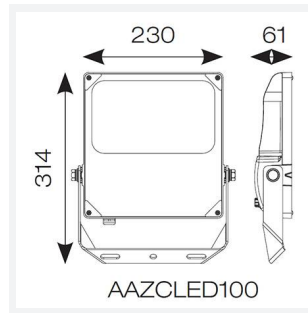

Aztec Coastal Symmetrical

Aztec Coastal Symmetrical Floodlight 100W
Code: AAZCLED100/PC

Category	Floodlights
Application	Ancillary, Commercial, Education, Healthcare, Hospitality, Industrial, Outdoor, Retail
Specification	Performance

PRODUCT FEATURES

- High performance die-cast marine grade aluminium LED floodlight suitable for industrial and coastal applications
- Suitable for highly corrosive environments; including coastal and swimming pool applications
- Pre-wired with 1.5 metre of rubber insulated cable for ease of installation
- High purity aluminium construction, surface electrophoresis and corrosion-proof treatment
- 304L stainless steel mounting bracket and fixings
- Pre-installed breathable gland prevents internal moisture accumulation
- Concentrated saline 3,000 hour salt spray test to EN ISO 9227
- Salt mist spray test verified

GENERAL INFORMATION	
Wattage	100W
Lumens Delivered	14800lm
Lm/W	148lm/W
Beam Angle	115
CRI	70
CCT	5000K
Input	220/240V
Operating Temp	-30°C - 50°C
SDCM	5
Product Weight without Packaging	2.842 kg

TECHNICAL INFORMATION	
Light Source	LED
Colour / Finish	Aluminium
IP Rating	IP66
Class Protection	1
Internal / External	External
Surface / Recessed / Suspended	Pole, Wall
Lumen Depreciation	L80 54,000h
Warranty (Years)	5
CE Mark	Yes
Height	314 mm