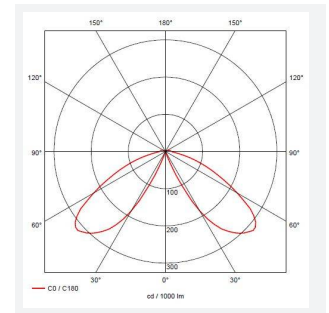

PRODUCT FEATURES

- Robust die-cast aluminium bollard with a choice of textured finishes suitable for commercial applications
- Supplied c/w expansion bolts for mounting
- Half-shield lens option to offer single direction output
- Non-dimmable

GENERAL INFORMATION	
Wattage	21W
Lumens Delivered	800lm
Lm/W	37lm/W
Beam Angle	36°
CRI	80
CCT	3000K
Input	220/240V
Operating Temp	-10°C - 40°C
SDCM	5
Product Weight without Packaging	5.968 kg

TECHNICAL INFORMATION	
Light Source	LED
Colour / Finish	Rust
IP Rating	IP65
Class Protection	1
Internal / External	External
Surface / Recessed / Suspended	Floor
Lumen Depreciation	L80 50,000h
Warranty (Years)	5
CE Mark	Yes
Height	955 mm