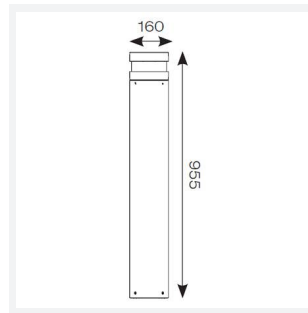

Avio

Avio Bollard 955mm Warm White Rust
Code: AAVIO/900/RU/WW

Category	Bollards
Application	Hospitality, Outdoor, Residential, Retail
Specification	Architectural

- Robust die-cast aluminium bollard with a choice of textured finishes suitable for commercial applications
- Supplied c/w expansion bolts for mounting
- Half-shield lens option to offer single direction output
- Non-dimmable

GENERAL INFORMATION

Wattage	21W
Lumens Delivered	800lm
Lm/W	37lm/W
Beam Angle	140
CRI	80
CCT	3000K
Input	220-240V
Operating Temp	-10°C - 40°C
SDCM	5
Product Weight without Packaging	5.968 kg

TECHNICAL INFORMATION

Light Source	LED
Colour / Finish	Rust
IP Rating	IP65
Class Protection	1
Internal / External	External
Surface / Recessed / Suspended	Floor
Lumen Depreciation	L80 50,000h
Warranty (Years)	5
CE Mark	Yes
Height	955 mm