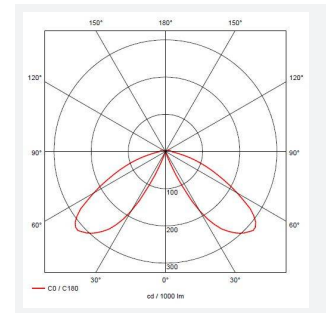

- Robust die-cast aluminium bollard with a choice of textured finishes suitable for commercial applications
- Supplied c/w expansion bolts for mounting
- Half-shield lens option to offer single direction output
- Non-dimmable

GENERAL INFORMATION

Wattage	21W
Lumens Delivered	800lm
Lm/W	37lm/W
Beam Angle	140
CRI	80
CCT	3000K
Input	220-240V
Operating Temp	-10°C - 40°C
SDCM	5
Product Weight without Packaging	5.968 kg

TECHNICAL INFORMATION

Light Source	LED
Colour / Finish	Rust
IP Rating	IP65
Class Protection	1
Internal / External	External
Surface / Recessed / Suspended	Floor
Lumen Depreciation	L80 50,000h
Warranty (Years)	5
CE Mark	Yes
Height	955 mm