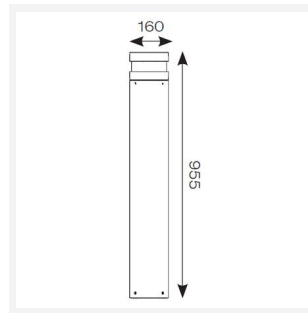

Avio

Avio Bollard 955mm Warm White Rust
Code: AAVIO/900/RU/WW

Category	Bollards
Application	Hospitality, Outdoor, Residential, Retail
Specification	Architectural

PRODUCT FEATURES

- Robust die-cast aluminium bollard with a choice of textured finishes suitable for commercial applications
- Supplied c/w expansion bolts for mounting
- Half-shield lens option to offer single direction output
- Non-dimmable

GENERAL INFORMATION	
Wattage	21W
Lumens Delivered	800lm
Lm/W	37lm/W
Beam Angle	36°
CRI	80
CCT	3000K
Input	220/240V
Operating Temp	-10°C - 40°C
SDCM	5
Product Weight without Packaging	5.968 kg

TECHNICAL INFORMATION	
Light Source	LED
Colour / Finish	Rust
IP Rating	IP65
Class Protection	1
Internal / External	External
Surface / Recessed / Suspended	Floor
Lumen Depreciation	L80 50,000h
Warranty (Years)	5
CE Mark	Yes
Height	955 mm