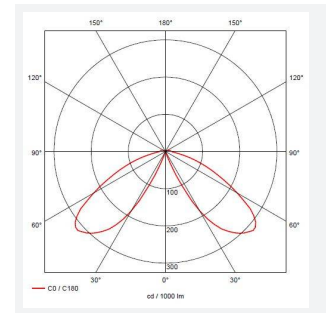

Avio

Avio Bollard 955mm Cool White Rust
Code: AAVIO/900/RU/CW

PRODUCT FEATURES

- Robust die-cast aluminium bollard with a choice of textured finishes suitable for commercial applications
- Supplied c/w expansion bolts for mounting
- Half-shield lens option to offer single direction output
- Non-dimmable

GENERAL INFORMATION	
Wattage	21W
Lumens Delivered	800lm
Lm/W	37lm/W
Beam Angle	360
CRI	80
CCT	4000K
Input	220/240V
Operating Temp	-10°C - 40°C
SDCM	5
Product Weight without Packaging	5.968 kg

TECHNICAL INFORMATION	
Light Source	LED
Colour / Finish	Rust
IP Rating	IP65
Class Protection	1
Internal / External	External
Surface / Recessed / Suspended	Floor
Lumen Depreciation	L80 50,000h
Warranty (Years)	5
CE Mark	Yes
Height	955 mm