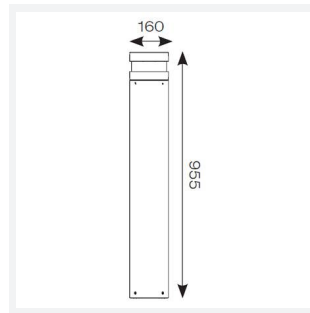

Category	Bollards
Application	Hospitality, Outdoor, Residential, Retail
Specification	Architectural

Avio

Avio Bollard 955mm Cool White Rust
Code: AAVIO/900/RU/CW

PRODUCT FEATURES

- Robust die-cast aluminium bollard with a choice of textured finishes suitable for commercial applications
- Supplied c/w expansion bolts for mounting
- Half-shield lens option to offer single direction output
- Non-dimmable

GENERAL INFORMATION	
Wattage	21W
Lumens Delivered	800lm
Lm/W	37lm/W
Beam Angle	360
CRI	80
CCT	4000K
Input	220/240V
Operating Temp	-10°C - 40°C
SDCM	5
Product Weight without Packaging	5.968 kg

TECHNICAL INFORMATION	
Light Source	LED
Colour / Finish	Rust
IP Rating	IP65
Class Protection	1
Internal / External	External
Surface / Recessed / Suspended	Floor
Lumen Depreciation	L80 50,000h
Warranty (Years)	5
CE Mark	Yes
Height	955 mm