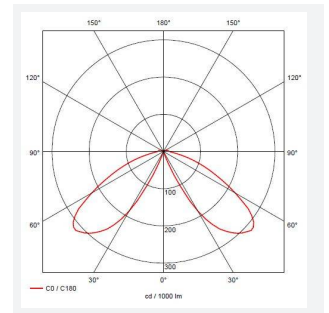

Avio

Avio Bollard 955mm Cool White Rust
Code: AAVIO/900/RU/CW

- Robust die-cast aluminium bollard with a choice of textured finishes suitable for commercial applications
- Supplied c/w expansion bolts for mounting
- Half-shield lens option to offer single direction output
- Non-dimmable

GENERAL INFORMATION	
Wattage	21W
Lumens Delivered	800lm
Lm/W	37lm/W
Beam Angle	140
CRI	80
CCT	4000K
Input	220-240V
Operating Temp	-10°C - 40°C
SDCM	5
Product Weight without Packaging	5.968 kg

TECHNICAL INFORMATION	
Light Source	LED
Colour / Finish	Rust
IP Rating	IP65
Class Protection	1
Internal / External	External
Surface / Recessed / Suspended	Floor
Lumen Depreciation	L80 50,000h
Warranty (Years)	5
CE Mark	Yes
Height	955 mm