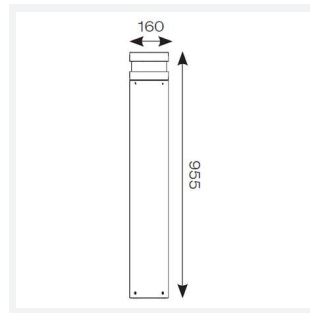

# Avio

Avio Bollard 955mm Cool White Rust  
Code: AAVIO/900/RU/CW

- Robust die-cast aluminium bollard with a choice of textured finishes suitable for commercial applications
- Supplied c/w expansion bolts for mounting
- Half-shield lens option to offer single direction output
- Non-dimmable

GENERAL INFORMATION	
Wattage	21W
Lumens Delivered	800lm
Lm/W	37lm/W
Beam Angle	140
CRI	80
CCT	4000K
Input	220-240V
Operating Temp	-10°C - 40°C
SDCM	5
Product Weight without Packaging	5.968 kg

TECHNICAL INFORMATION	
Light Source	LED
Colour / Finish	Rust
IP Rating	IP65
Class Protection	1
Internal / External	External
Surface / Recessed / Suspended	Floor
Lumen Depreciation	L80 50,000h
Warranty (Years)	5
CE Mark	Yes
Height	955 mm