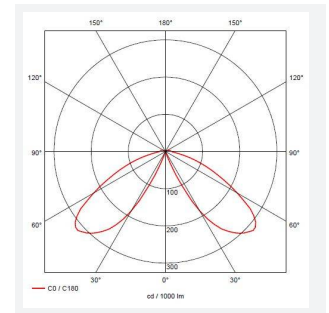

PRODUCT FEATURES

- Robust die-cast aluminium bollard with a choice of textured finishes suitable for commercial applications
- Supplied c/w expansion bolts for mounting
- Half-shield lens option to offer single direction output
- Non-dimmable

GENERAL INFORMATION	
Wattage	21W
Lumens Delivered	800lm
Lm/W	37lm/W
Beam Angle	360
CRI	80
CCT	3000K
Input	220/240V
Operating Temp	-10°C - 40°C
SDCM	5
Product Weight without Packaging	5.968 kg

TECHNICAL INFORMATION	
Light Source	LED
Colour / Finish	Graphite
IP Rating	IP65
Class Protection	1
Internal / External	External
Surface / Recessed / Suspended	Floor
Lumen Depreciation	L80 50,000h
Warranty (Years)	5
CE Mark	Yes
Height	955 mm