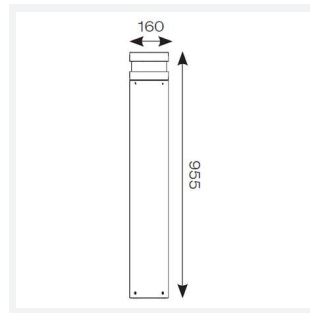

Category	Bollards
Application	Hospitality, Outdoor, Residential, Retail
Specification	Architectural

Avio

Avio Bollard 955mm Warm White Graphite
Code: AAVIO/900/GR/WW

- Robust die-cast aluminium bollard with a choice of textured finishes suitable for commercial applications
- Supplied c/w expansion bolts for mounting
- Half-shield lens option to offer single direction output
- Non-dimmable

GENERAL INFORMATION	
Wattage	21W
Lumens Delivered	800lm
Lm/W	37lm/W
Beam Angle	140
CRI	80
CCT	3000K
Input	220-240V
Operating Temp	-10°C - 40°C
SDCM	5
Product Weight without Packaging	5.968 kg

TECHNICAL INFORMATION	
Light Source	LED
Colour / Finish	Graphite
IP Rating	IP65
Class Protection	1
Internal / External	External
Surface / Recessed / Suspended	Floor
Lumen Depreciation	L80 50,000h
Warranty (Years)	5
CE Mark	Yes
Height	955 mm