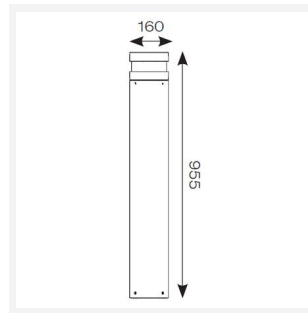

Avio

Avio Bollard 955mm Warm White Graphite
Code: AAVIO/900/GR/WW

Category	Bollards
Application	Hospitality, Outdoor, Residential, Retail
Specification	Architectural

PRODUCT FEATURES

- Robust die-cast aluminium bollard with a choice of textured finishes suitable for commercial applications
- Supplied c/w expansion bolts for mounting
- Half-shield lens option to offer single direction output
- Non-dimmable

GENERAL INFORMATION	
Wattage	21W
Lumens Delivered	800lm
Lm/W	37lm/W
Beam Angle	360
CRI	80
CCT	3000K
Input	220/240V
Operating Temp	-10°C - 40°C
SDCM	5
Product Weight without Packaging	5.968 kg

TECHNICAL INFORMATION	
Light Source	LED
Colour / Finish	Graphite
IP Rating	IP65
Class Protection	1
Internal / External	External
Surface / Recessed / Suspended	Floor
Lumen Depreciation	L80 50,000h
Warranty (Years)	5
CE Mark	Yes
Height	955 mm