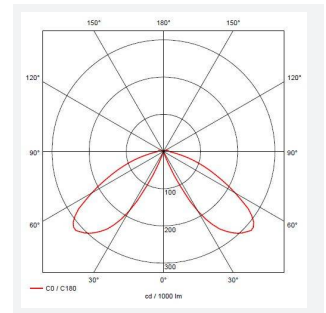

Avio

Avio Bollard 955mm Warm White Graphite
Code: AAVIO/900/GR/WW

- Robust die-cast aluminium bollard with a choice of textured finishes suitable for commercial applications
- Supplied c/w expansion bolts for mounting
- Half-shield lens option to offer single direction output
- Non-dimmable

GENERAL INFORMATION	
Wattage	21W
Lumens Delivered	800lm
Lm/W	37lm/W
Beam Angle	140
CRI	80
CCT	3000K
Input	220-240V
Operating Temp	-10°C - 40°C
SDCM	5
Product Weight without Packaging	5.968 kg

TECHNICAL INFORMATION	
Light Source	LED
Colour / Finish	Graphite
IP Rating	IP65
Class Protection	1
Internal / External	External
Surface / Recessed / Suspended	Floor
Lumen Depreciation	L80 50,000h
Warranty (Years)	5
CE Mark	Yes
Height	955 mm