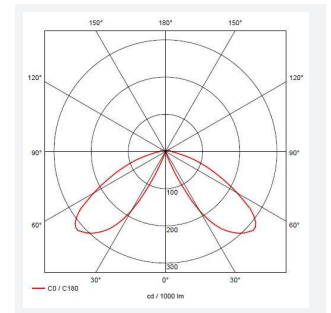

Avio

Avio Bollard 955mm Cool White Graphite
Code: AAVIO/900/GR/CW

PRODUCT FEATURES

- Robust die-cast aluminium bollard with a choice of textured finishes suitable for commercial applications
- Supplied c/w expansion bolts for mounting
- Half-shield lens option to offer single direction output
- Non-dimmable

GENERAL INFORMATION	
Wattage	21W
Lumens Delivered	800lm
Lm/W	37lm/W
Beam Angle	360
CRI	80
CCT	4000K
Input	220/240V
Operating Temp	-10°C - 40°C
SDCM	5
Product Weight without Packaging	5.968 kg

TECHNICAL INFORMATION	
Light Source	LED
Colour / Finish	Graphite
IP Rating	IP65
Class Protection	1
Internal / External	External
Surface / Recessed / Suspended	Floor
Lumen Depreciation	L80 50,000h
Warranty (Years)	5
CE Mark	Yes
Height	955 mm