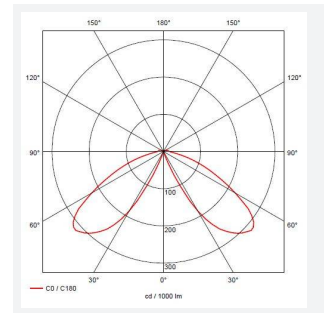

- Robust die-cast aluminium bollard with a choice of textured finishes suitable for commercial applications
- Supplied c/w expansion bolts for mounting
- Half-shield lens option to offer single direction output
- Non-dimmable

GENERAL INFORMATION

Wattage	21W
Lumens Delivered	800lm
Lm/W	37lm/W
Beam Angle	140
CRI	80
CCT	4000K
Input	220-240V
Operating Temp	-10°C - 40°C
SDCM	5
Product Weight without Packaging	5.968 kg

TECHNICAL INFORMATION

Light Source	LED
Colour / Finish	Graphite
IP Rating	IP65
Class Protection	1
Internal / External	External
Surface / Recessed / Suspended	Floor
Lumen Depreciation	L80 50,000h
Warranty (Years)	5
CE Mark	Yes
Height	955 mm