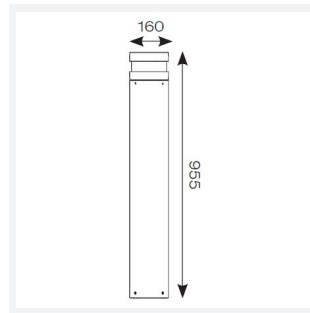

Category	Bollards
Application	Hospitality, Outdoor, Residential, Retail
Specification	Architectural

Avio

Avio Bollard 955mm Cool White Graphite
Code: AAVIO/900/GR/CW

PRODUCT FEATURES

- Robust die-cast aluminium bollard with a choice of textured finishes suitable for commercial applications
- Supplied c/w expansion bolts for mounting
- Half-shield lens option to offer single direction output
- Non-dimmable

GENERAL INFORMATION	
Wattage	21W
Lumens Delivered	800lm
Lm/W	37lm/W
Beam Angle	360
CRI	80
CCT	4000K
Input	220/240V
Operating Temp	-10°C - 40°C
SDCM	5
Product Weight without Packaging	5.968 kg

TECHNICAL INFORMATION	
Light Source	LED
Colour / Finish	Graphite
IP Rating	IP65
Class Protection	1
Internal / External	External
Surface / Recessed / Suspended	Floor
Lumen Depreciation	L80 50,000h
Warranty (Years)	5
CE Mark	Yes
Height	955 mm