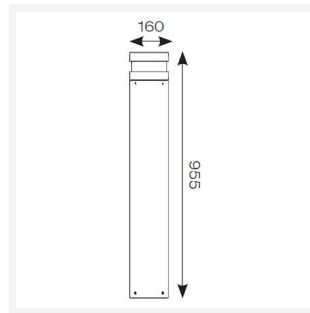

Avio

Avio Bollard 955mm Cool White Graphite
Code: AAVIO/900/GR/CW

Category	Bollards
Application	Hospitality, Outdoor, Residential, Retail
Specification	Architectural

- Robust die-cast aluminium bollard with a choice of textured finishes suitable for commercial applications
- Supplied c/w expansion bolts for mounting
- Half-shield lens option to offer single direction output
- Non-dimmable

GENERAL INFORMATION

Wattage	21W
Lumens Delivered	800lm
Lm/W	37lm/W
Beam Angle	140
CRI	80
CCT	4000K
Input	220-240V
Operating Temp	-10°C - 40°C
SDCM	5
Product Weight without Packaging	5.968 kg

TECHNICAL INFORMATION

Light Source	LED
Colour / Finish	Graphite
IP Rating	IP65
Class Protection	1
Internal / External	External
Surface / Recessed / Suspended	Floor
Lumen Depreciation	L80 50,000h
Warranty (Years)	5
CE Mark	Yes
Height	955 mm