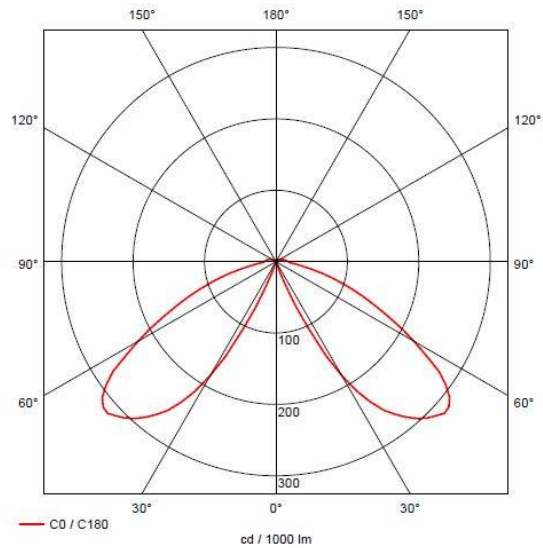

Avio

Avio Bollard 955mm Cool White Graphite
Code: AAVIO/900/GR/CW

ACCESSORIES

AAVIO/HS/GR

Avio Bollard Half Shield Graphite