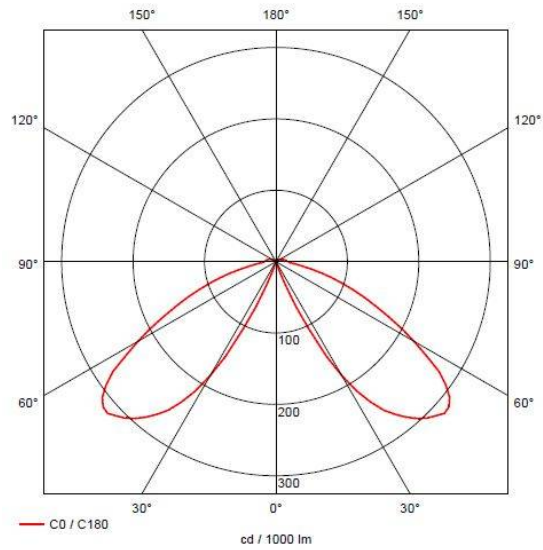

Avio

Avio Bollard 955mm Cool White Graphite
Code: AAVIO/900/GR/CW

ACCESSORIES

AAVIO/HS/GR

Avio Bollard Half Shield Graphite