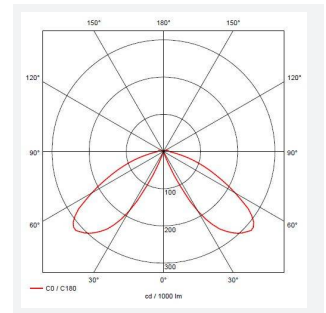

Avio

Avio Bollard 955mm Warm White Black
Code: AAVIO/900/BL/WW

- Robust die-cast aluminium bollard with a choice of textured finishes suitable for commercial applications
- Supplied c/w expansion bolts for mounting
- Half-shield lens option to offer single direction output
- Non-dimmable

GENERAL INFORMATION

Wattage	21W
Lumens Delivered	800lm
Lm/W	37lm/W
Beam Angle	140
CRI	80
CCT	3000K
Input	220-240V
Operating Temp	-10°C - 40°C
SDCM	5
Product Weight without Packaging	5.968 kg

TECHNICAL INFORMATION

Light Source	LED
Colour / Finish	Black
IP Rating	IP65
Class Protection	1
Internal / External	External
Surface / Recessed / Suspended	Floor
Lumen Depreciation	L80 50,000h
Warranty (Years)	5
CE Mark	Yes
Height	955 mm