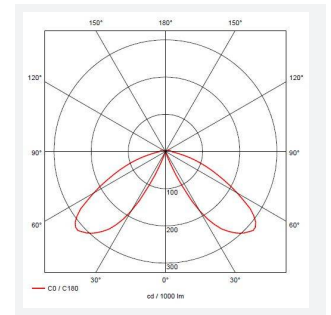

PRODUCT FEATURES

- Robust die-cast aluminium bollard with a choice of textured finishes suitable for commercial applications
- Supplied c/w expansion bolts for mounting
- Half-shield lens option to offer single direction output
- Non-dimmable

GENERAL INFORMATION	
Wattage	21W
Lumens Delivered	800lm
Lm/W	37lm/W
Beam Angle	360
CRI	80
CCT	3000K
Input	220/240V
Operating Temp	-10°C - 40°C
SDCM	5
Product Weight without Packaging	5.968 kg

TECHNICAL INFORMATION	
Light Source	LED
Colour / Finish	Black
IP Rating	IP65
Class Protection	1
Internal / External	External
Surface / Recessed / Suspended	Floor
Lumen Depreciation	L80 50,000h
Warranty (Years)	5
CE Mark	Yes
Height	955 mm