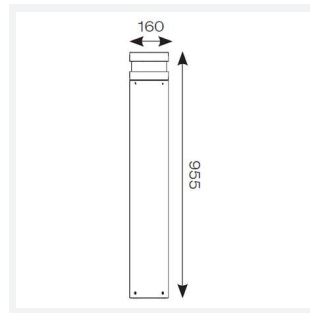

Category	Bollards
Application	Hospitality, Outdoor, Residential, Retail
Specification	Architectural

Avio

Avio Bollard 955mm Warm White Black
Code: AAVIO/900/BL/WW

- Robust die-cast aluminium bollard with a choice of textured finishes suitable for commercial applications
- Supplied c/w expansion bolts for mounting
- Half-shield lens option to offer single direction output
- Non-dimmable

GENERAL INFORMATION

Wattage	21W
Lumens Delivered	800lm
Lm/W	37lm/W
Beam Angle	140
CRI	80
CCT	3000K
Input	220-240V
Operating Temp	-10°C - 40°C
SDCM	5
Product Weight without Packaging	5.968 kg

TECHNICAL INFORMATION

Light Source	LED
Colour / Finish	Black
IP Rating	IP65
Class Protection	1
Internal / External	External
Surface / Recessed / Suspended	Floor
Lumen Depreciation	L80 50,000h
Warranty (Years)	5
CE Mark	Yes
Height	955 mm