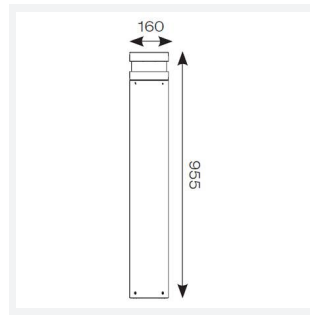

Avio

Avio Bollard 955mm Warm White Black
Code: AAVIO/900/BL/WW

Category	Bollards
Application	Hospitality, Outdoor, Residential, Retail
Specification	Architectural

PRODUCT FEATURES

- Robust die-cast aluminium bollard with a choice of textured finishes suitable for commercial applications
- Supplied c/w expansion bolts for mounting
- Half-shield lens option to offer single direction output
- Non-dimmable

GENERAL INFORMATION	
Wattage	21W
Lumens Delivered	800lm
Lm/W	37lm/W
Beam Angle	360
CRI	80
CCT	3000K
Input	220/240V
Operating Temp	-10°C - 40°C
SDCM	5
Product Weight without Packaging	5.968 kg

TECHNICAL INFORMATION	
Light Source	LED
Colour / Finish	Black
IP Rating	IP65
Class Protection	1
Internal / External	External
Surface / Recessed / Suspended	Floor
Lumen Depreciation	L80 50,000h
Warranty (Years)	5
CE Mark	Yes
Height	955 mm