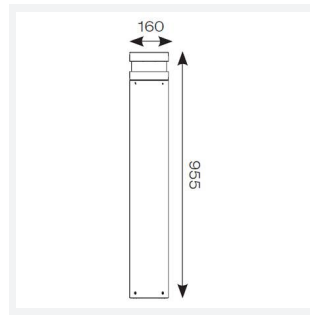

Category	Bollards
Application	Hospitality, Outdoor, Residential, Retail
Specification	Architectural

Avio

Avio Bollard 955mm Cool White Black
Code: AAVIO/900/BL/CW

PRODUCT FEATURES

- Robust die-cast aluminium bollard with a choice of textured finishes suitable for commercial applications
- Supplied c/w expansion bolts for mounting
- Half-shield lens option to offer single direction output
- Non-dimmable

GENERAL INFORMATION	
Wattage	21W
Lumens Delivered	800lm
Lm/W	37lm/W
Beam Angle	360
CRI	80
CCT	4000K
Input	220/240V
Operating Temp	-10°C - 40°C
SDCM	5
Product Weight without Packaging	5.968 kg

TECHNICAL INFORMATION	
Light Source	LED
Colour / Finish	Black
IP Rating	IP65
Class Protection	1
Internal / External	External
Surface / Recessed / Suspended	Floor
Lumen Depreciation	L80 50,000h
Warranty (Years)	5
CE Mark	Yes
Height	955 mm