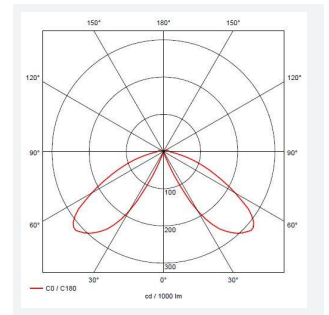

Avio

Avio Bollard 955mm Cool White Black
Code: AAVIO/900/BL/CW

PRODUCT FEATURES

- Robust die-cast aluminium bollard with a choice of textured finishes suitable for commercial applications
- Supplied c/w expansion bolts for mounting
- Half-shield lens option to offer single direction output
- Non-dimmable

GENERAL INFORMATION	
Wattage	21W
Lumens Delivered	800lm
Lm/W	37lm/W
Beam Angle	140
CRI	80
CCT	4000K
Input	220-240V
Operating Temp	-10°C - 40°C
SDCM	5
Product Weight without Packaging	5.968 kg

TECHNICAL INFORMATION	
Light Source	LED
Colour / Finish	Black
IP Rating	IP65
Class Protection	1
Internal / External	External
Surface / Recessed / Suspended	Floor
Lumen Depreciation	L80 50,000h
Warranty (Years)	5
CE Mark	Yes
Height	955 mm