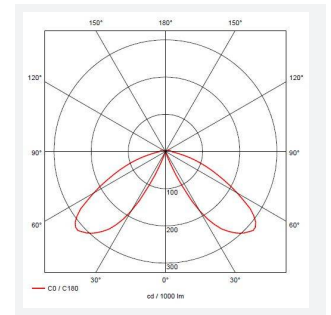

Avio

Avio Bollard 955mm Cool White Black
Code: AAVIO/900/BL/CW

PRODUCT FEATURES

- Robust die-cast aluminium bollard with a choice of textured finishes suitable for commercial applications
- Supplied c/w expansion bolts for mounting
- Half-shield lens option to offer single direction output
- Non-dimmable

GENERAL INFORMATION	
Wattage	21W
Lumens Delivered	800lm
Lm/W	37lm/W
Beam Angle	360
CRI	80
CCT	4000K
Input	220/240V
Operating Temp	-10°C - 40°C
SDCM	5
Product Weight without Packaging	5.968 kg

TECHNICAL INFORMATION	
Light Source	LED
Colour / Finish	Black
IP Rating	IP65
Class Protection	1
Internal / External	External
Surface / Recessed / Suspended	Floor
Lumen Depreciation	L80 50,000h
Warranty (Years)	5
CE Mark	Yes
Height	955 mm