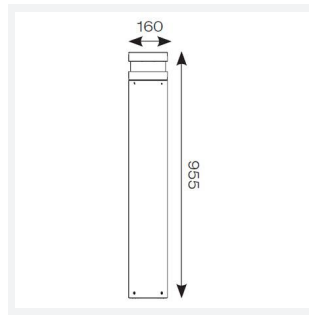

Category	Bollards
Application	Hospitality, Outdoor, Residential, Retail
Specification	Architectural

Avio

Avio Bollard 955mm Cool White Black
Code: AAVIO/900/BL/CW

PRODUCT FEATURES

- Robust die-cast aluminium bollard with a choice of textured finishes suitable for commercial applications
- Supplied c/w expansion bolts for mounting
- Half-shield lens option to offer single direction output
- Non-dimmable

GENERAL INFORMATION	
Wattage	21W
Lumens Delivered	800lm
Lm/W	37lm/W
Beam Angle	140
CRI	80
CCT	4000K
Input	220-240V
Operating Temp	-10°C - 40°C
SDCM	5
Product Weight without Packaging	5.968 kg

TECHNICAL INFORMATION	
Light Source	LED
Colour / Finish	Black
IP Rating	IP65
Class Protection	1
Internal / External	External
Surface / Recessed / Suspended	Floor
Lumen Depreciation	L80 50,000h
Warranty (Years)	5
CE Mark	Yes
Height	955 mm