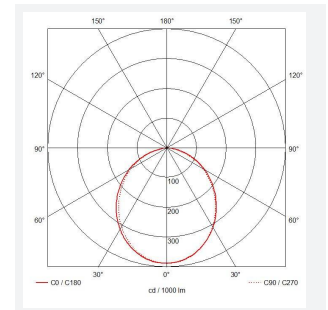

# ARX Cornice

ARX Anti-Ligature CCT Cornice Multi Wattage  
Code: AARXC5/1/W

Category	Commercial Linear
Application	Commercial, Healthcare, Hospitality, Industrial
Specification	Performance

GENERAL INFORMATION	
Wattage	14/28/43/57W
Lumens Delivered	1800-7300lm (4000K)
Lm/W	130lm/W (4000K)
Beam Angle	100
CRI	80
CCT	4000/5000/6500K
Input	220/240V
Operating Temp	-20°C - 40°C
SDCM	4
Product Weight without Packaging	12.3 kg

TECHNICAL INFORMATION	
Light Source	LED
Colour / Finish	White
IP Rating	IP65
Class Protection	1
Internal / External	Internal / External
Surface / Recessed / Suspended	Ceiling
Lumen Depreciation	L80 90,000h
Warranty (Years)	5
CE Mark	Yes
Height	139 mm