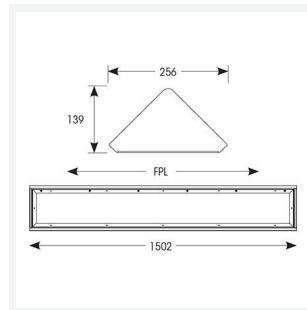

PRODUCT FEATURES

- Ultra robust anti-ligature Cornice fitting suitable for healthcare, education and external subway/walkway applications
- Intelligently designed 2 part construction means fewer screws when removing and re-attaching front frame, ensuring a quick and easy installation
- IK10 and IP54 ratings ensure anti-vandal resistance and suitability for anti-ligature applications
- CCT selectable between 4000K, 5000K and 6000K and power selectable; offering a choice of 6 outputs in one luminaire

GENERAL INFORMATION	
Wattage	14/28/43/57W
Lumens Delivered	1800-7300lm (4000K)
Lm/W	130lm/W (4000K)
Beam Angle	100
CRI	80
CCT	4000/5000/6500K
Input	220/240V
Operating Temp	-20°C - 40°C
SDCM	4
Product Weight without Packaging	12.3 kg

TECHNICAL INFORMATION	
Light Source	LED
Colour / Finish	White
IP Rating	IP65
Class Protection	1
Internal / External	Internal / External
Surface / Recessed / Suspended	Ceiling
Lumen Depreciation	L80 90,000h
Warranty (Years)	5
CE Mark	Yes
Height	139 mm