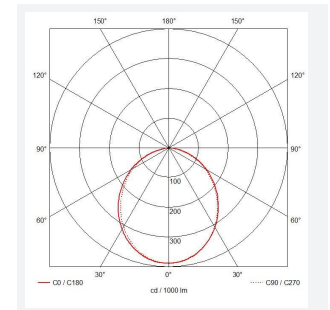

# ARX Cornice

ARX Anti-Ligature CCT Cornice 1500mm 1-10V  
Code: AARXC5/1/B/DD4/SM3

|               |   |
|---------------|---|
| Category      | Commercial Linear                               |
| Application   | Commercial, Healthcare, Hospitality, Industrial |
| Specification | Performance                                     |

| GENERAL INFORMATION              |                     |
|----------------------------------|---------------------|
| Wattage                          | 14/28/43/57W        |
| Lumens Delivered                 | 1800-7300lm (4000K) |
| Lm/W                             | 130lm/W (4000K)     |
| Beam Angle                       | 100                 |
| CRI                              | 80                  |
| CCT                              | 4000/5000/6000K     |
| Input                            | 220/240V            |
| Operating Temp                   | 0°C - 40°C          |
| SDCM                             | 4                   |
| Product Weight without Packaging | 12.3 kg             |

| TECHNICAL INFORMATION          |                     |
|--------------------------------|---------------------|
| Light Source                   | LED                 |
| Colour / Finish                | Black               |
| IP Rating                      | IP65                |
| Class Protection               | 1                   |
| Internal / External            | Internal / External |
| Surface / Recessed / Suspended | Ceiling             |
| Lumen Depreciation             | L80 90,000h         |
| Warranty (Years)               | 5                   |
| CE Mark                        | Yes                 |
| Height                         | 120 mm              |