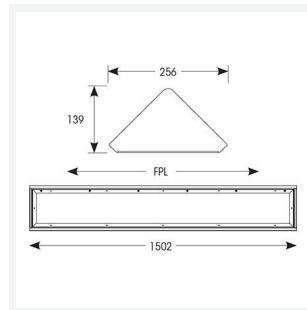

# ARX Cornice

ARX Anti-Ligature CCT Cornice 1500mm 1-10V  
Code: AARXC5/1/B/DD4/SM3

|               |   |
|---------------|---|
| Category      | Commercial Linear                               |
| Application   | Commercial, Healthcare, Hospitality, Industrial |
| Specification | Performance                                     |

| GENERAL INFORMATION              |                     |
|----------------------------------|---------------------|
| Wattage                          | 14/28/43/57W        |
| Lumens Delivered                 | 1800-7300lm (4000K) |
| Lm/W                             | 130lm/W (4000K)     |
| Beam Angle                       | 100                 |
| CRI                              | 80                  |
| CCT                              | 4000/5000/6000K     |
| Input                            | 220/240V            |
| Operating Temp                   | 0°C - 40°C          |
| SDCM                             | 4                   |
| Product Weight without Packaging | 12.3 kg             |