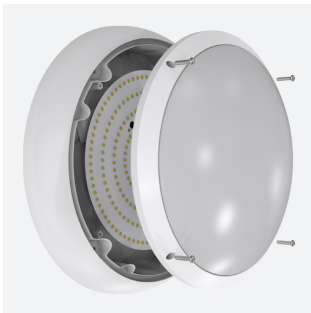

ARX Bulkhead

ARX Anti-Ligature Bulkhead CCT White
Code: AARXB/1

Category	Bulkheads
Application	Commercial, Healthcare, Hospitality, Industrial, Outdoor
Specification	Performance

PRODUCT FEATURES

- IP65 IK10 CCT polycarbonate luminaire suitable for healthcare and educational applications
- IK10 polycarbonate construction ensures maximum strength and durability
- Anti-tamper screws prevent vandalism or removal of bezel with standard tools
- Corridor function options available for effective reduction in energy consumption
- CCT selectable between 3000K and 4000K and power selectable; offering a choice of 2 outputs in one luminaire
- Deep bezel design mounts flush with installation surface, not allowing access to the rear of the fitting without first removing the bezel
- Clip in gear tray ensures quick installation
- Dimmable, MWS and Emergency options available

GENERAL INFORMATION	
Wattage	10.5W - 18W
Lumens Delivered	1300lm - 2200lm (4000K)
Lm/W	130lm/W - 120lm/W (4000K)
Beam Angle	110
CRI	80
CCT	3000/4000K
Input	220-240V
Operating Temp	-10°C - 40°C
SDCM	6
Energy efficiency class	C
Product Weight without Packaging	1.21 kg

TECHNICAL INFORMATION	
Light Source	LED
Colour / Finish	White
IP Rating	IP65
Class Protection	2
Internal / External	Internal / External
Surface / Recessed / Suspended	Ceiling, Wall
Lumen Depreciation	L80 90,000h
Warranty (Years)	5
CE Mark	Yes
Diameter	350 mm
Height	110 mm