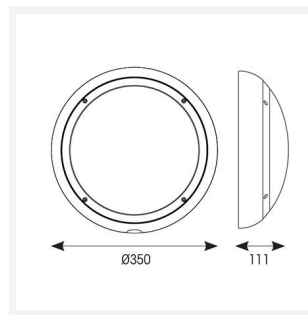

ARX Bulkhead

ARX Anti-Ligature Bulkhead CCT White
Code: AARXB/1

Category	Bulkheads
Application	Commercial, Healthcare, Hospitality, Industrial, Outdoor
Specification	Performance

PRODUCT FEATURES

- IP65 IK10 CCT polycarbonate luminaire suitable for healthcare and educational applications
- IK10 polycarbonate construction ensures maximum strength and durability
- Anti-tamper screws prevent vandalism or removal of bezel with standard tools
- Corridor function options available for effective reduction in energy consumption
- CCT selectable between 3000K and 4000K and power selectable; offering a choice of 2 outputs in one luminaire
- Deep bezel design mounts flush with installation surface, not allowing access to the rear of the fitting without first removing the bezel
- Clip in gear tray ensures quick installation
- Dimmable, MWS and Emergency options available

GENERAL INFORMATION

Wattage	10.5W - 18W
Lumens Delivered	1300lm - 2200lm (4000K)
Lm/W	130lm/W - 120lm/W (4000K)
Beam Angle	110
CRI	80
CCT	3000/4000K
Input	220/240V
Operating Temp	-10°C - 40°C
SDCM	6
Energy efficiency class	C
Product Weight without Packaging	1.21 kg

TECHNICAL INFORMATION

Light Source	LED
Colour / Finish	White
IP Rating	IP65
Class Protection	2
Internal / External	Internal / External
Surface / Recessed / Suspended	Ceiling, Wall
Lumen Depreciation	L80 90,000h
Warranty (Years)	5
CE Mark	Yes
Diameter	350 mm
Height	110 mm