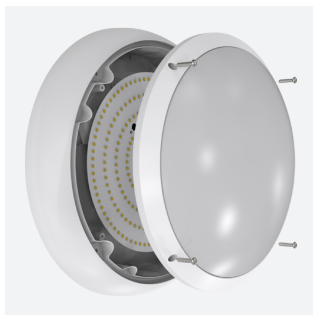

ARX Bulkhead

ARX Anti-Ligature Bulkhead CCT White
Code: AARXB/1

Category	Bulkheads
Application	Commercial, Healthcare, Hospitality, Industrial, Outdoor
Specification	Performance

PRODUCT FEATURES

- IP65 IK10 CCT polycarbonate luminaire suitable for healthcare and educational applications
- IK10 polycarbonate construction ensures maximum strength and durability
- Anti-tamper screws prevent vandalism or removal of bezel with standard tools
- Corridor function options available for effective reduction in energy consumption
- CCT selectable between 3000K and 4000K and power selectable; offering a choice of 2 outputs in one luminaire
- Deep bezel design mounts flush with installation surface, not allowing access to the rear of the fitting without first removing the bezel
- Clip in gear tray ensures quick installation
- Dimmable, MWS and Emergency options available

GENERAL INFORMATION

Wattage	10.5W - 18W
Lumens Delivered	1300lm - 2200lm (4000K)
Lm/W	130lm/W - 120lm/W (4000K)
Beam Angle	110
CRI	80
CCT	3000/4000K
Input	220/240V
Operating Temp	-10°C - 40°C
SDCM	6
Energy efficiency class	C
Product Weight without Packaging	1.21 kg

TECHNICAL INFORMATION

Light Source	LED
Colour / Finish	White
IP Rating	IP65
Class Protection	2
Internal / External	Internal / External
Surface / Recessed / Suspended	Ceiling, Wall
Lumen Depreciation	L80 90,000h
Warranty (Years)	5
CE Mark	Yes
Diameter	350 mm
Height	110 mm