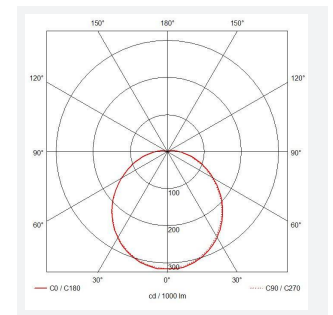

ARX Bulkhead

ARX Anti-Ligature Bulkhead CCT White
Code: AARXB/1

Category	Bulkheads
Application	Commercial, Healthcare, Hospitality, Industrial, Outdoor
Specification	Performance

PRODUCT FEATURES

- IP65 IK10 CCT polycarbonate luminaire suitable for healthcare and educational applications
- IK10 polycarbonate construction ensures maximum strength and durability
- Anti-tamper screws prevent vandalism or removal of bezel with standard tools
- Corridor function options available for effective reduction in energy consumption
- CCT selectable between 3000K and 4000K and power selectable; offering a choice of 2 outputs in one luminaire
- Deep bezel design mounts flush with installation surface, not allowing access to the rear of the fitting without first removing the bezel
- Clip in gear tray ensures quick installation
- Dimmable, MWS and Emergency options available

GENERAL INFORMATION

Wattage	10.5W - 18W
Lumens Delivered	1300lm - 2200lm (4000K)
Lm/W	130lm/W - 120lm/W (4000K)
Beam Angle	110
CRI	80
CCT	3000/4000K
Input	220/240V
Operating Temp	-10°C - 40°C
SDCM	6
Energy efficiency class	C
Product Weight without Packaging	1.21 kg

TECHNICAL INFORMATION

Light Source	LED
Colour / Finish	White
IP Rating	IP65
Class Protection	2
Internal / External	Internal / External
Surface / Recessed / Suspended	Ceiling, Wall
Lumen Depreciation	L80 90,000h
Warranty (Years)	5
CE Mark	Yes
Diameter	350 mm
Height	110 mm