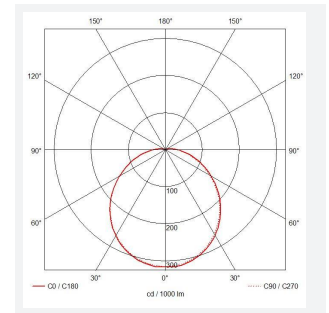

ARX Bulkhead

ARX Anti-Ligature Bulkhead CCT White
Code: AARXB/1

Category	Bulkheads
Application	Commercial, Healthcare, Hospitality, Industrial, Outdoor
Specification	Performance

PRODUCT FEATURES

- IP65 IK10 CCT polycarbonate luminaire suitable for healthcare and educational applications
- IK10 polycarbonate construction ensures maximum strength and durability
- Anti-tamper screws prevent vandalism or removal of bezel with standard tools
- Corridor function options available for effective reduction in energy consumption
- CCT selectable between 3000K and 4000K and power selectable; offering a choice of 2 outputs in one luminaire
- Deep bezel design mounts flush with installation surface, not allowing access to the rear of the fitting without first removing the bezel
- Clip in gear tray ensures quick installation
- Dimmable, MWS and Emergency options available

GENERAL INFORMATION	
Wattage	10.5W - 18W
Lumens Delivered	1300lm - 2200lm (4000K)
Lm/W	130lm/W - 120lm/W (4000K)
Beam Angle	110
CRI	80
CCT	3000/4000K
Input	220-240V
Operating Temp	-10°C - 40°C
SDCM	6
Energy efficiency class	C
Product Weight without Packaging	1.21 kg

TECHNICAL INFORMATION	
Light Source	LED
Colour / Finish	White
IP Rating	IP65
Class Protection	2
Internal / External	Internal / External
Surface / Recessed / Suspended	Ceiling, Wall
Lumen Depreciation	L80 90,000h
Warranty (Years)	5
CE Mark	Yes
Diameter	350 mm
Height	110 mm