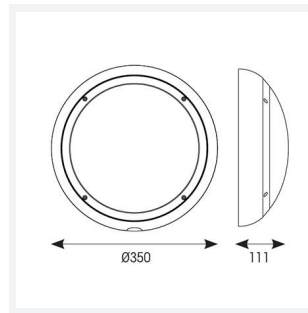

ARX Bulkhead

ARX Anti-Ligature Bulkhead CCT White
Code: AARXB/1

Category	Bulkheads
Application	Commercial, Healthcare, Hospitality, Industrial, Outdoor
Specification	Performance

PRODUCT FEATURES

- IP65 IK10 CCT polycarbonate luminaire suitable for healthcare and educational applications
- IK10 polycarbonate construction ensures maximum strength and durability
- Anti-tamper screws prevent vandalism or removal of bezel with standard tools
- Corridor function options available for effective reduction in energy consumption
- CCT selectable between 3000K and 4000K and power selectable; offering a choice of 2 outputs in one luminaire
- Deep bezel design mounts flush with installation surface, not allowing access to the rear of the fitting without first removing the bezel
- Clip in gear tray ensures quick installation
- Dimmable, MWS and Emergency options available

GENERAL INFORMATION	
Wattage	10.5W - 18W
Lumens Delivered	1300lm - 2200lm (4000K)
Lm/W	130lm/W - 120lm/W (4000K)
Beam Angle	110
CRI	80
CCT	3000/4000K
Input	220-240V
Operating Temp	-10°C - 40°C
SDCM	6
Energy efficiency class	C
Product Weight without Packaging	1.21 kg

TECHNICAL INFORMATION	
Light Source	LED
Colour / Finish	White
IP Rating	IP65
Class Protection	2
Internal / External	Internal / External
Surface / Recessed / Suspended	Ceiling, Wall
Lumen Depreciation	L80 90,000h
Warranty (Years)	5
CE Mark	Yes
Diameter	350 mm
Height	110 mm