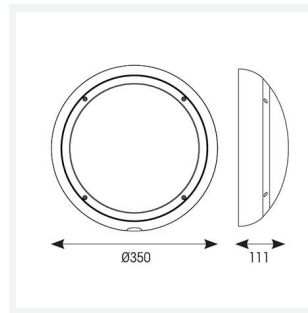

# ARX Bulkhead

ARX Anti-Ligature Bulkhead CCT White Self-Test  
Code: AARXB/1/SM3

Category	Bulkheads
Application	Commercial, Healthcare, Hospitality, Industrial, Outdoor
Specification	Performance

## PRODUCT FEATURES

- IP65 IK10 CCT polycarbonate luminaire suitable for healthcare and educational applications
- IK10 polycarbonate construction ensures maximum strength and durability
- Anti-tamper screws prevent vandalism or removal of bezel with standard tools
- Corridor function options available for effective reduction in energy consumption
- CCT selectable between 3000K and 4000K and power selectable; offering a choice of 2 outputs in one luminaire
- Deep bezel design mounts flush with installation surface, not allowing access to the rear of the fitting without first removing the bezel
- Clip in gear tray ensures quick installation
- Dimmable, MWS and Emergency options available

GENERAL INFORMATION	
Wattage	10.5W - 18W
Lumens Delivered	1300lm - 2200lm (4000K)
Lm/W	130lm/W - 120lm/W (4000K)
Beam Angle	110
CRI	80
CCT	3000/4000K
Input	220/240V
Operating Temp	0°C - 40°C
SDCM	6
Energy efficiency class	C
Product Weight without Packaging	1.21 kg

TECHNICAL INFORMATION	
Light Source	LED
Colour / Finish	White
IP Rating	IP65
Class Protection	2
Internal / External	Internal / External
Surface / Recessed / Suspended	Ceiling, Wall
Lumen Depreciation	L80 90,000h
Warranty (Years)	5
CE Mark	Yes
Diameter	350 mm
Height	110 mm