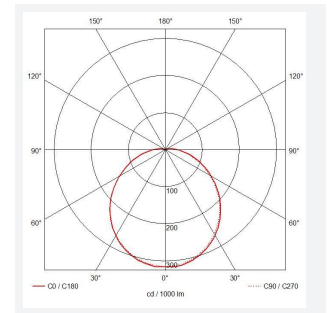

# ARX Bulkhead

ARX Anti-Ligature Bulkhead CCT White Self-Test  
Code: AARXB/1/SM3

Category	Bulkheads
Application	Commercial, Healthcare, Hospitality, Industrial, Outdoor
Specification	Performance

## PRODUCT FEATURES

- IP65 IK10 CCT polycarbonate luminaire suitable for healthcare and educational applications
- IK10 polycarbonate construction ensures maximum strength and durability
- Anti-tamper screws prevent vandalism or removal of bezel with standard tools
- Corridor function options available for effective reduction in energy consumption
- CCT selectable between 3000K and 4000K and power selectable; offering a choice of 2 outputs in one luminaire
- Deep bezel design mounts flush with installation surface, not allowing access to the rear of the fitting without first removing the bezel
- Clip in gear tray ensures quick installation
- Dimmable, MWS and Emergency options available

GENERAL INFORMATION	
Wattage	10.5W - 18W
Lumens Delivered	1300lm - 2200lm (4000K)
Lm/W	130lm/W - 120lm/W (4000K)
Beam Angle	110
CRI	80
CCT	3000/4000K
Input	220/240V
Operating Temp	0°C - 40°C
SDCM	6
Energy efficiency class	C
Product Weight without Packaging	1.21 kg

TECHNICAL INFORMATION	
Light Source	LED
Colour / Finish	White
IP Rating	IP65
Class Protection	2
Internal / External	Internal / External
Surface / Recessed / Suspended	Ceiling, Wall
Lumen Depreciation	L80 90,000h
Warranty (Years)	5
CE Mark	Yes
Diameter	350 mm
Height	110 mm