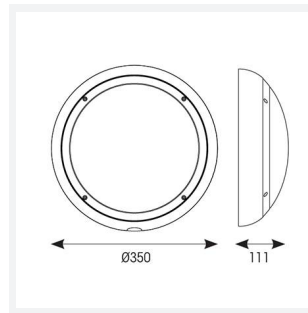

# ARX Bulkhead

ARX Anti-Ligature Bulkhead CCT White Self-Test  
Code: AARXB/1/SM3

Category	Bulkheads
Application	Commercial, Healthcare, Hospitality, Industrial, Outdoor
Specification	Performance

## PRODUCT FEATURES

- IP65 IK10 CCT polycarbonate luminaire suitable for healthcare and educational applications
- IK10 polycarbonate construction ensures maximum strength and durability
- Anti-tamper screws prevent vandalism or removal of bezel with standard tools
- Corridor function options available for effective reduction in energy consumption
- CCT selectable between 3000K and 4000K and power selectable; offering a choice of 2 outputs in one luminaire
- Deep bezel design mounts flush with installation surface, not allowing access to the rear of the fitting without first removing the bezel
- Clip in gear tray ensures quick installation
- Dimmable, MWS and Emergency options available

GENERAL INFORMATION	
Wattage	10.5W - 18W
Lumens Delivered	1300lm - 2200lm (4000K)
Lm/W	130lm/W - 120lm/W (4000K)
Beam Angle	110
CRI	80
CCT	3000/4000K
Input	220-240V
Operating Temp	0°C - 40°C
SDCM	6
Energy efficiency class	C
Product Weight without Packaging	1.21 kg

TECHNICAL INFORMATION	
Light Source	LED
Colour / Finish	White
IP Rating	IP65
Class Protection	2
Internal / External	Internal / External
Surface / Recessed / Suspended	Ceiling, Wall
Lumen Depreciation	L80 90,000h
Warranty (Years)	5
CE Mark	Yes
Diameter	350 mm
Height	110 mm