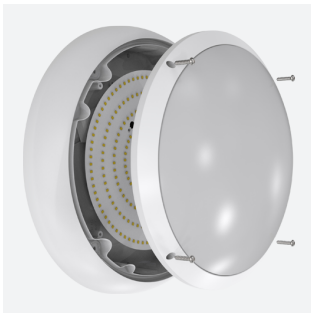

# ARX Bulkhead

ARX Anti-Ligature Bulkhead CCT White Self-Test  
Code: AARXB/1/SM3

Category	Bulkheads
Application	Commercial, Healthcare, Hospitality, Industrial, Outdoor
Specification	Performance

## PRODUCT FEATURES

- IP65 IK10 CCT polycarbonate luminaire suitable for healthcare and educational applications
- IK10 polycarbonate construction ensures maximum strength and durability
- Anti-tamper screws prevent vandalism or removal of bezel with standard tools
- Corridor function options available for effective reduction in energy consumption
- CCT selectable between 3000K and 4000K and power selectable; offering a choice of 2 outputs in one luminaire
- Deep bezel design mounts flush with installation surface, not allowing access to the rear of the fitting without first removing the bezel
- Clip in gear tray ensures quick installation
- Dimmable, MWS and Emergency options available

GENERAL INFORMATION	
Wattage	10.5W - 18W
Lumens Delivered	1300lm - 2200lm (4000K)
Lm/W	130lm/W - 120lm/W (4000K)
Beam Angle	110
CRI	80
CCT	3000/4000K
Input	220-240V
Operating Temp	0°C - 40°C
SDCM	6
Energy efficiency class	C
Product Weight without Packaging	1.21 kg

TECHNICAL INFORMATION	
Light Source	LED
Colour / Finish	White
IP Rating	IP65
Class Protection	2
Internal / External	Internal / External
Surface / Recessed / Suspended	Ceiling, Wall
Lumen Depreciation	L80 90,000h
Warranty (Years)	5
CE Mark	Yes
Diameter	350 mm
Height	110 mm