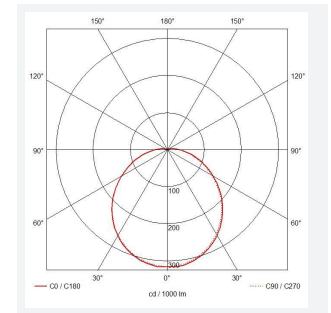

# ARX Bulkhead

ARX Anti-Ligature Bulkhead CCT White Self-Test  
Code: AARXB/1/SM3

Category	Bulkheads
Application	Commercial, Healthcare, Hospitality, Industrial, Outdoor
Specification	Performance

## PRODUCT FEATURES

- IP65 IK10 CCT polycarbonate luminaire suitable for healthcare and educational applications
- IK10 polycarbonate construction ensures maximum strength and durability
- Anti-tamper screws prevent vandalism or removal of bezel with standard tools
- Corridor function options available for effective reduction in energy consumption
- CCT selectable between 3000K and 4000K and power selectable; offering a choice of 2 outputs in one luminaire
- Deep bezel design mounts flush with installation surface, not allowing access to the rear of the fitting without first removing the bezel
- Clip in gear tray ensures quick installation
- Dimmable, MWS and Emergency options available

GENERAL INFORMATION	
Wattage	10.5W - 18W
Lumens Delivered	1300lm - 2200lm (4000K)
Lm/W	130lm/W - 120lm/W (4000K)
Beam Angle	110
CRI	80
CCT	3000/4000K
Input	220-240V
Operating Temp	0°C - 40°C
SDCM	6
Energy efficiency class	C
Product Weight without Packaging	1.21 kg

TECHNICAL INFORMATION	
Light Source	LED
Colour / Finish	White
IP Rating	IP65
Class Protection	2
Internal / External	Internal / External
Surface / Recessed / Suspended	Ceiling, Wall
Lumen Depreciation	L80 90,000h
Warranty (Years)	5
CE Mark	Yes
Diameter	350 mm
Height	110 mm