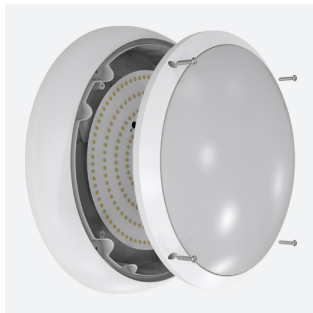

# ARX Bulkhead

ARX Anti-Ligature Bulkhead CCT White Self-Test  
Code: AARXB/1/SM3

Category	Bulkheads
Application	Commercial, Healthcare, Hospitality, Industrial, Outdoor
Specification	Performance

## PRODUCT FEATURES

- IP65 IK10 CCT polycarbonate luminaire suitable for healthcare and educational applications
- IK10 polycarbonate construction ensures maximum strength and durability
- Anti-tamper screws prevent vandalism or removal of bezel with standard tools
- Corridor function options available for effective reduction in energy consumption
- CCT selectable between 3000K and 4000K and power selectable; offering a choice of 2 outputs in one luminaire
- Deep bezel design mounts flush with installation surface, not allowing access to the rear of the fitting without first removing the bezel
- Clip in gear tray ensures quick installation
- Dimmable, MWS and Emergency options available

GENERAL INFORMATION	
Wattage	10.5W - 18W
Lumens Delivered	1300lm - 2200lm (4000K)
Lm/W	130lm/W - 120lm/W (4000K)
Beam Angle	110
CRI	80
CCT	3000/4000K
Input	220/240V
Operating Temp	0°C - 40°C
SDCM	6
Energy efficiency class	C
Product Weight without Packaging	1.21 kg

TECHNICAL INFORMATION	
Light Source	LED
Colour / Finish	White
IP Rating	IP65
Class Protection	2
Internal / External	Internal / External
Surface / Recessed / Suspended	Ceiling, Wall
Lumen Depreciation	L80 90,000h
Warranty (Years)	5
CE Mark	Yes
Diameter	350 mm
Height	110 mm