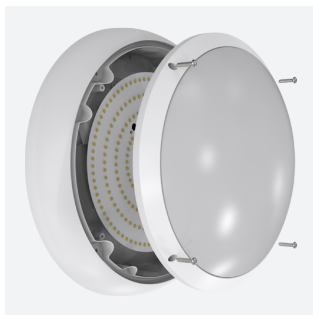

ARX Bulkhead

ARX Anti-Ligature Bulkhead CCT White
Code: AARXB/1/MWS

Category	Bulkheads
Application	Commercial, Healthcare, Hospitality, Industrial, Outdoor
Specification	Performance

PRODUCT FEATURES

- IP65 IK10 CCT polycarbonate luminaire suitable for healthcare and educational applications
- IK10 polycarbonate construction ensures maximum strength and durability
- Anti-tamper screws prevent vandalism or removal of bezel with standard tools
- Corridor function options available for effective reduction in energy consumption
- CCT selectable between 3000K and 4000K and power selectable; offering a choice of 2 outputs in one luminaire
- Deep bezel design mounts flush with installation surface, not allowing access to the rear of the fitting without first removing the bezel
- Clip in gear tray ensures quick installation
- Dimmable, MWS and Emergency options available

GENERAL INFORMATION	
Wattage	10.5W - 18W
Lumens Delivered	1300lm - 2200lm (4000K)
Lm/W	130lm/W - 120lm/W (4000K)
Beam Angle	110
CRI	80
CCT	3000/4000K
Input	220/240V
Operating Temp	-10°C - 40°C
SDCM	6
Energy efficiency class	C
Product Weight without Packaging	1.21 kg

TECHNICAL INFORMATION	
Light Source	LED
Colour / Finish	White
IP Rating	IP65
Class Protection	2
Internal / External	Internal / External
Surface / Recessed / Suspended	Ceiling, Wall
Lumen Depreciation	L80 90,000h
Warranty (Years)	5
CE Mark	Yes
Diameter	350 mm
Height	110 mm