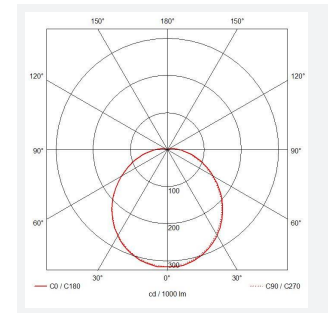

ARX Bulkhead

ARX Anti-Ligature Bulkhead CCT White
Code: AARXB/1/MWS

Category	Bulkheads
Application	Commercial, Healthcare, Hospitality, Industrial, Outdoor
Specification	Performance

PRODUCT FEATURES

- IP65 IK10 CCT polycarbonate luminaire suitable for healthcare and educational applications
- IK10 polycarbonate construction ensures maximum strength and durability
- Anti-tamper screws prevent vandalism or removal of bezel with standard tools
- Corridor function options available for effective reduction in energy consumption
- CCT selectable between 3000K and 4000K and power selectable; offering a choice of 2 outputs in one luminaire
- Deep bezel design mounts flush with installation surface, not allowing access to the rear of the fitting without first removing the bezel
- Clip in gear tray ensures quick installation
- Dimmable, MWS and Emergency options available

GENERAL INFORMATION	
Wattage	10.5W - 18W
Lumens Delivered	1300lm - 2200lm (4000K)
Lm/W	130lm/W - 120lm/W (4000K)
Beam Angle	110
CRI	80
CCT	3000/4000K
Input	220-240V
Operating Temp	-10°C - 40°C
SDCM	6
Energy efficiency class	C
Product Weight without Packaging	1.21 kg

TECHNICAL INFORMATION	
Light Source	LED
Colour / Finish	White
IP Rating	IP65
Class Protection	2
Internal / External	Internal / External
Surface / Recessed / Suspended	Ceiling, Wall
Lumen Depreciation	L80 90,000h
Warranty (Years)	5
CE Mark	Yes
Diameter	350 mm
Height	110 mm