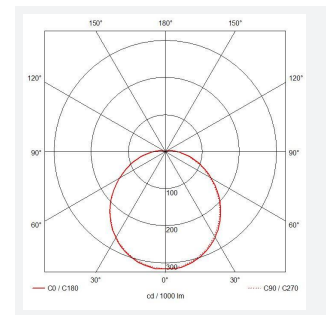

ARX Bulkhead

ARX Anti-Ligature Bulkhead CCT White
Code: AARXB/1/MWS

Category	Bulkheads
Application	Commercial, Healthcare, Hospitality, Industrial, Outdoor
Specification	Performance

PRODUCT FEATURES

- IP65 IK10 CCT polycarbonate luminaire suitable for healthcare and educational applications
- IK10 polycarbonate construction ensures maximum strength and durability
- Anti-tamper screws prevent vandalism or removal of bezel with standard tools
- Corridor function options available for effective reduction in energy consumption
- CCT selectable between 3000K and 4000K and power selectable; offering a choice of 2 outputs in one luminaire
- Deep bezel design mounts flush with installation surface, not allowing access to the rear of the fitting without first removing the bezel
- Clip in gear tray ensures quick installation
- Dimmable, MWS and Emergency options available

GENERAL INFORMATION	
Wattage	10.5W - 18W
Lumens Delivered	1300lm - 2200lm (4000K)
Lm/W	130lm/W - 120lm/W (4000K)
Beam Angle	110
CRI	80
CCT	3000/4000K
Input	220/240V
Operating Temp	-10°C - 40°C
SDCM	6
Energy efficiency class	C
Product Weight without Packaging	1.21 kg

TECHNICAL INFORMATION	
Light Source	LED
Colour / Finish	White
IP Rating	IP65
Class Protection	2
Internal / External	Internal / External
Surface / Recessed / Suspended	Ceiling, Wall
Lumen Depreciation	L80 90,000h
Warranty (Years)	5
CE Mark	Yes
Diameter	350 mm
Height	110 mm