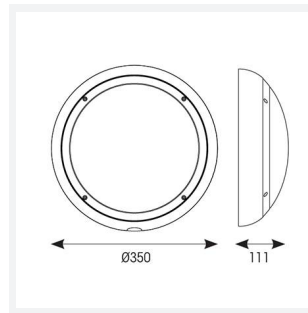

ARX Bulkhead

ARX Anti-Ligature Bulkhead CCT White
Code: AARXB/1/MWS

Category	Bulkheads
Application	Commercial, Healthcare, Hospitality, Industrial, Outdoor
Specification	Performance

PRODUCT FEATURES

- IP65 IK10 CCT polycarbonate luminaire suitable for healthcare and educational applications
- IK10 polycarbonate construction ensures maximum strength and durability
- Anti-tamper screws prevent vandalism or removal of bezel with standard tools
- Corridor function options available for effective reduction in energy consumption
- CCT selectable between 3000K and 4000K and power selectable; offering a choice of 2 outputs in one luminaire
- Deep bezel design mounts flush with installation surface, not allowing access to the rear of the fitting without first removing the bezel
- Clip in gear tray ensures quick installation
- Dimmable, MWS and Emergency options available

GENERAL INFORMATION	
Wattage	10.5W - 18W
Lumens Delivered	1300lm - 2200lm (4000K)
Lm/W	130lm/W - 120lm/W (4000K)
Beam Angle	110
CRI	80
CCT	3000/4000K
Input	220-240V
Operating Temp	-10°C - 40°C
SDCM	6
Energy efficiency class	C
Product Weight without Packaging	1.21 kg

TECHNICAL INFORMATION	
Light Source	LED
Colour / Finish	White
IP Rating	IP65
Class Protection	2
Internal / External	Internal / External
Surface / Recessed / Suspended	Ceiling, Wall
Lumen Depreciation	L80 90,000h
Warranty (Years)	5
CE Mark	Yes
Diameter	350 mm
Height	110 mm