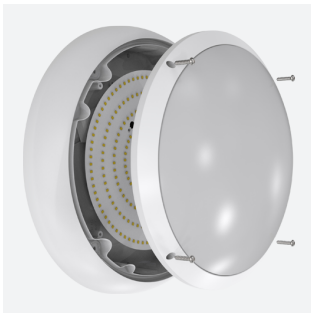

ARX Bulkhead

ARX Anti-Ligature Bulkhead CCT White
Code: AARXB/1/MWS

Category	Bulkheads
Application	Commercial, Healthcare, Hospitality, Industrial, Outdoor
Specification	Performance

PRODUCT FEATURES

- IP65 IK10 CCT polycarbonate luminaire suitable for healthcare and educational applications
- IK10 polycarbonate construction ensures maximum strength and durability
- Anti-tamper screws prevent vandalism or removal of bezel with standard tools
- Corridor function options available for effective reduction in energy consumption
- CCT selectable between 3000K and 4000K and power selectable; offering a choice of 2 outputs in one luminaire
- Deep bezel design mounts flush with installation surface, not allowing access to the rear of the fitting without first removing the bezel
- Clip in gear tray ensures quick installation
- Dimmable, MWS and Emergency options available

GENERAL INFORMATION	
Wattage	10.5W - 18W
Lumens Delivered	1300lm - 2200lm (4000K)
Lm/W	130lm/W - 120lm/W (4000K)
Beam Angle	110
CRI	80
CCT	3000/4000K
Input	220-240V
Operating Temp	-10°C - 40°C
SDCM	6
Energy efficiency class	C
Product Weight without Packaging	1.21 kg

TECHNICAL INFORMATION	
Light Source	LED
Colour / Finish	White
IP Rating	IP65
Class Protection	2
Internal / External	Internal / External
Surface / Recessed / Suspended	Ceiling, Wall
Lumen Depreciation	L80 90,000h
Warranty (Years)	5
CE Mark	Yes
Diameter	350 mm
Height	110 mm