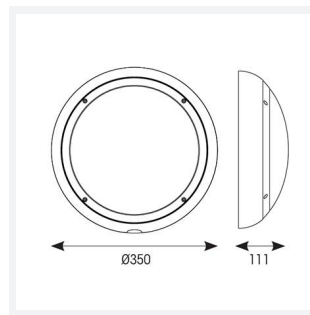

ARX Bulkhead

ARX Anti-Ligature Bulkhead CCT White
Code: AARXB/1/MWS

Category	Bulkheads
Application	Commercial, Healthcare, Hospitality, Industrial, Outdoor
Specification	Performance

PRODUCT FEATURES

- IP65 IK10 CCT polycarbonate luminaire suitable for healthcare and educational applications
- IK10 polycarbonate construction ensures maximum strength and durability
- Anti-tamper screws prevent vandalism or removal of bezel with standard tools
- Corridor function options available for effective reduction in energy consumption
- CCT selectable between 3000K and 4000K and power selectable; offering a choice of 2 outputs in one luminaire
- Deep bezel design mounts flush with installation surface, not allowing access to the rear of the fitting without first removing the bezel
- Clip in gear tray ensures quick installation
- Dimmable, MWS and Emergency options available

GENERAL INFORMATION	
Wattage	10.5W - 18W
Lumens Delivered	1300lm - 2200lm (4000K)
Lm/W	130lm/W - 120lm/W (4000K)
Beam Angle	110
CRI	80
CCT	3000/4000K
Input	220/240V
Operating Temp	-10°C - 40°C
SDCM	6
Energy efficiency class	C
Product Weight without Packaging	1.21 kg

TECHNICAL INFORMATION	
Light Source	LED
Colour / Finish	White
IP Rating	IP65
Class Protection	2
Internal / External	Internal / External
Surface / Recessed / Suspended	Ceiling, Wall
Lumen Depreciation	L80 90,000h
Warranty (Years)	5
CE Mark	Yes
Diameter	350 mm
Height	110 mm