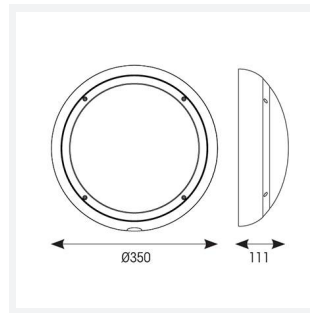

ARX Bulkhead

ARX Anti-Ligature Bulkhead CCT White
Code: AARXB/1/MWS/SM3

Category	Bulkheads
Application	Commercial, Healthcare, Hospitality, Industrial, Outdoor
Specification	Performance

PRODUCT FEATURES

- IP65 IK10 CCT polycarbonate luminaire suitable for healthcare and educational applications
- IK10 polycarbonate construction ensures maximum strength and durability
- Anti-tamper screws prevent vandalism or removal of bezel with standard tools
- Corridor function options available for effective reduction in energy consumption
- CCT selectable between 3000K and 4000K and power selectable; offering a choice of 2 outputs in one luminaire
- Deep bezel design mounts flush with installation surface, not allowing access to the rear of the fitting without first removing the bezel
- Clip in gear tray ensures quick installation
- Dimmable, MWS and Emergency options available

GENERAL INFORMATION	
Wattage	10.5W - 18W
Lumens Delivered	1300lm - 2200lm (4000K)
Lm/W	130lm/W - 120lm/W (4000K)
Beam Angle	110
CRI	80
CCT	3000/4000K
Input	220/240V
Operating Temp	0°C - 40°C
SDCM	6
Energy efficiency class	C
Product Weight without Packaging	1.21 kg

TECHNICAL INFORMATION	
Light Source	LED
Colour / Finish	White
IP Rating	IP65
Class Protection	2
Internal / External	Internal / External
Surface / Recessed / Suspended	Ceiling, Wall
Lumen Depreciation	L80 90,000h
Warranty (Years)	5
CE Mark	Yes
Diameter	350 mm
Height	110 mm