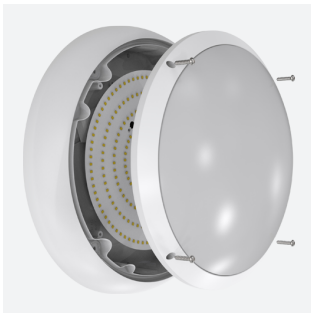

ARX Bulkhead

ARX Anti-Ligature Bulkhead CCT White
Code: AARXB/1/MWS/SM3

Category	Bulkheads
Application	Commercial, Healthcare, Hospitality, Industrial, Outdoor
Specification	Performance

PRODUCT FEATURES

- IP65 IK10 CCT polycarbonate luminaire suitable for healthcare and educational applications
- IK10 polycarbonate construction ensures maximum strength and durability
- Anti-tamper screws prevent vandalism or removal of bezel with standard tools
- Corridor function options available for effective reduction in energy consumption
- CCT selectable between 3000K and 4000K and power selectable; offering a choice of 2 outputs in one luminaire
- Deep bezel design mounts flush with installation surface, not allowing access to the rear of the fitting without first removing the bezel
- Clip in gear tray ensures quick installation
- Dimmable, MWS and Emergency options available

GENERAL INFORMATION	
Wattage	10.5W - 18W
Lumens Delivered	1300lm - 2200lm (4000K)
Lm/W	130lm/W - 120lm/W (4000K)
Beam Angle	110
CRI	80
CCT	3000/4000K
Input	220/240V
Operating Temp	0°C - 40°C
SDCM	6
Energy efficiency class	C
Product Weight without Packaging	1.21 kg

TECHNICAL INFORMATION	
Light Source	LED
Colour / Finish	White
IP Rating	IP65
Class Protection	2
Internal / External	Internal / External
Surface / Recessed / Suspended	Ceiling, Wall
Lumen Depreciation	L80 90,000h
Warranty (Years)	5
CE Mark	Yes
Diameter	350 mm
Height	110 mm