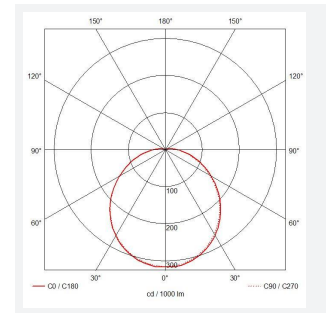

ARX Bulkhead

ARX Anti-Ligature Bulkhead CCT White
Code: AARXB/1/MWS/SM3

Category	Bulkheads
Application	Commercial, Healthcare, Hospitality, Industrial, Outdoor
Specification	Performance

PRODUCT FEATURES

- IP65 IK10 CCT polycarbonate luminaire suitable for healthcare and educational applications
- IK10 polycarbonate construction ensures maximum strength and durability
- Anti-tamper screws prevent vandalism or removal of bezel with standard tools
- Corridor function options available for effective reduction in energy consumption
- CCT selectable between 3000K and 4000K and power selectable; offering a choice of 2 outputs in one luminaire
- Deep bezel design mounts flush with installation surface, not allowing access to the rear of the fitting without first removing the bezel
- Clip in gear tray ensures quick installation
- Dimmable, MWS and Emergency options available

GENERAL INFORMATION	
Wattage	10.5W - 18W
Lumens Delivered	1300lm - 2200lm (4000K)
Lm/W	130lm/W - 120lm/W (4000K)
Beam Angle	110
CRI	80
CCT	3000/4000K
Input	220-240V
Operating Temp	0°C - 40°C
SDCM	6
Energy efficiency class	C
Product Weight without Packaging	1.21 kg

TECHNICAL INFORMATION	
Light Source	LED
Colour / Finish	White
IP Rating	IP65
Class Protection	2
Internal / External	Internal / External
Surface / Recessed / Suspended	Ceiling, Wall
Lumen Depreciation	L80 90,000h
Warranty (Years)	5
CE Mark	Yes
Diameter	350 mm
Height	110 mm