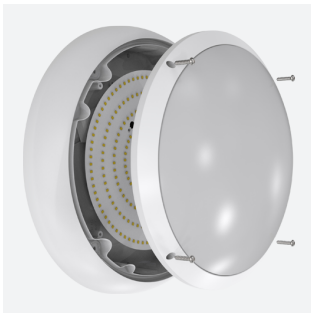

ARX Bulkhead

ARX Anti-Ligature Bulkhead CCT White
Code: AARXB/1/MWS/SM3

Category	Bulkheads
Application	Commercial, Healthcare, Hospitality, Industrial, Outdoor
Specification	Performance

PRODUCT FEATURES

- IP65 IK10 CCT polycarbonate luminaire suitable for healthcare and educational applications
- IK10 polycarbonate construction ensures maximum strength and durability
- Anti-tamper screws prevent vandalism or removal of bezel with standard tools
- Corridor function options available for effective reduction in energy consumption
- CCT selectable between 3000K and 4000K and power selectable; offering a choice of 2 outputs in one luminaire
- Deep bezel design mounts flush with installation surface, not allowing access to the rear of the fitting without first removing the bezel
- Clip in gear tray ensures quick installation
- Dimmable, MWS and Emergency options available

GENERAL INFORMATION	
Wattage	10.5W - 18W
Lumens Delivered	1300lm - 2200lm (4000K)
Lm/W	130lm/W - 120lm/W (4000K)
Beam Angle	110
CRI	80
CCT	3000/4000K
Input	220-240V
Operating Temp	0°C - 40°C
SDCM	6
Energy efficiency class	C
Product Weight without Packaging	1.21 kg

TECHNICAL INFORMATION	
Light Source	LED
Colour / Finish	White
IP Rating	IP65
Class Protection	2
Internal / External	Internal / External
Surface / Recessed / Suspended	Ceiling, Wall
Lumen Depreciation	L80 90,000h
Warranty (Years)	5
CE Mark	Yes
Diameter	350 mm
Height	110 mm