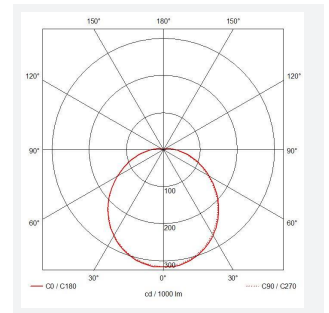

ARX Bulkhead

ARX Anti-Ligature Bulkhead CCT White
Code: AARXB/1/MWS/SM3

Category	Bulkheads
Application	Commercial, Healthcare, Hospitality, Industrial, Outdoor
Specification	Performance

PRODUCT FEATURES

- IP65 IK10 CCT polycarbonate luminaire suitable for healthcare and educational applications
- IK10 polycarbonate construction ensures maximum strength and durability
- Anti-tamper screws prevent vandalism or removal of bezel with standard tools
- Corridor function options available for effective reduction in energy consumption
- CCT selectable between 3000K and 4000K and power selectable; offering a choice of 2 outputs in one luminaire
- Deep bezel design mounts flush with installation surface, not allowing access to the rear of the fitting without first removing the bezel
- Clip in gear tray ensures quick installation
- Dimmable, MWS and Emergency options available

GENERAL INFORMATION	
Wattage	10.5W - 18W
Lumens Delivered	1300lm - 2200lm (4000K)
Lm/W	130lm/W - 120lm/W (4000K)
Beam Angle	110
CRI	80
CCT	3000/4000K
Input	220/240V
Operating Temp	0°C - 40°C
SDCM	6
Energy efficiency class	C
Product Weight without Packaging	1.21 kg

TECHNICAL INFORMATION	
Light Source	LED
Colour / Finish	White
IP Rating	IP65
Class Protection	2
Internal / External	Internal / External
Surface / Recessed / Suspended	Ceiling, Wall
Lumen Depreciation	L80 90,000h
Warranty (Years)	5
CE Mark	Yes
Diameter	350 mm
Height	110 mm