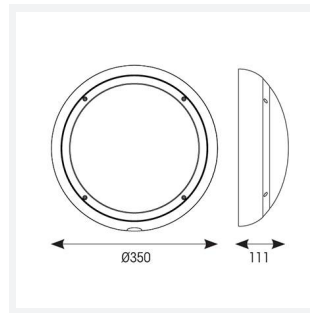

ARX Bulkhead

ARX Anti-Ligature Bulkhead CCT White
Code: AARXB/1/MWS/SM3

Category	Bulkheads
Application	Commercial, Healthcare, Hospitality, Industrial, Outdoor
Specification	Performance

PRODUCT FEATURES

- IP65 IK10 CCT polycarbonate luminaire suitable for healthcare and educational applications
- IK10 polycarbonate construction ensures maximum strength and durability
- Anti-tamper screws prevent vandalism or removal of bezel with standard tools
- Corridor function options available for effective reduction in energy consumption
- CCT selectable between 3000K and 4000K and power selectable; offering a choice of 2 outputs in one luminaire
- Deep bezel design mounts flush with installation surface, not allowing access to the rear of the fitting without first removing the bezel
- Clip in gear tray ensures quick installation
- Dimmable, MWS and Emergency options available

GENERAL INFORMATION	
Wattage	10.5W - 18W
Lumens Delivered	1300lm - 2200lm (4000K)
Lm/W	130lm/W - 120lm/W (4000K)
Beam Angle	110
CRI	80
CCT	3000/4000K
Input	220-240V
Operating Temp	0°C - 40°C
SDCM	6
Energy efficiency class	C
Product Weight without Packaging	1.21 kg

TECHNICAL INFORMATION	
Light Source	LED
Colour / Finish	White
IP Rating	IP65
Class Protection	2
Internal / External	Internal / External
Surface / Recessed / Suspended	Ceiling, Wall
Lumen Depreciation	L80 90,000h
Warranty (Years)	5
CE Mark	Yes
Diameter	350 mm
Height	110 mm