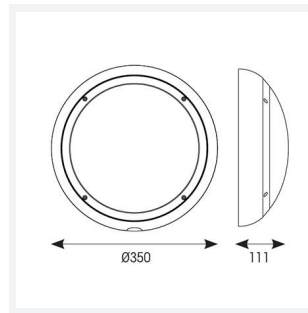

# ARX Bulkhead

ARX Anti-Ligature Bulkhead CCT White  
Code: AARXB/1/MWS/DM3

Category	Bulkheads
Application	Commercial, Healthcare, Hospitality, Industrial, Outdoor
Specification	Performance

## PRODUCT FEATURES

- IP65 IK10 CCT polycarbonate luminaire suitable for healthcare and educational applications
- IK10 polycarbonate construction ensures maximum strength and durability
- Anti-tamper screws prevent vandalism or removal of bezel with standard tools
- Corridor function options available for effective reduction in energy consumption
- CCT selectable between 3000K and 4000K and power selectable; offering a choice of 2 outputs in one luminaire
- Deep bezel design mounts flush with installation surface, not allowing access to the rear of the fitting without first removing the bezel
- Clip in gear tray ensures quick installation
- Dimmable, MWS and Emergency options available

GENERAL INFORMATION	
Wattage	10.5W - 18W
Lumens Delivered	1300lm - 2200lm (4000K)
Lm/W	130lm/W - 120lm/W (4000K)
Beam Angle	110
CRI	80
CCT	3000/4000K
Input	220/240V
Operating Temp	0°C - 40°C
SDCM	6
Energy efficiency class	C
Product Weight without Packaging	1.21 kg

TECHNICAL INFORMATION	
Light Source	LED
Colour / Finish	White
IP Rating	IP65
Class Protection	2
Internal / External	Internal / External
Surface / Recessed / Suspended	Ceiling, Wall
Lumen Depreciation	L80 90,000h
Warranty (Years)	5
CE Mark	Yes
Diameter	350 mm
Height	110 mm