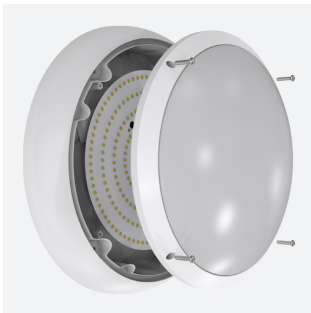

# ARX Bulkhead

ARX Anti-Ligature Bulkhead CCT White  
Code: AARXB/1/MWS/DM3

Category	Bulkheads
Application	Commercial, Healthcare, Hospitality, Industrial, Outdoor
Specification	Performance

## PRODUCT FEATURES

- IP65 IK10 CCT polycarbonate luminaire suitable for healthcare and educational applications
- IK10 polycarbonate construction ensures maximum strength and durability
- Anti-tamper screws prevent vandalism or removal of bezel with standard tools
- Corridor function options available for effective reduction in energy consumption
- CCT selectable between 3000K and 4000K and power selectable; offering a choice of 2 outputs in one luminaire
- Deep bezel design mounts flush with installation surface, not allowing access to the rear of the fitting without first removing the bezel
- Clip in gear tray ensures quick installation
- Dimmable, MWS and Emergency options available

GENERAL INFORMATION	
Wattage	10.5W - 18W
Lumens Delivered	1300lm - 2200lm (4000K)
Lm/W	130lm/W - 120lm/W (4000K)
Beam Angle	110
CRI	80
CCT	3000/4000K
Input	220/240V
Operating Temp	0°C - 40°C
SDCM	6
Energy efficiency class	C
Product Weight without Packaging	1.21 kg

TECHNICAL INFORMATION	
Light Source	LED
Colour / Finish	White
IP Rating	IP65
Class Protection	2
Internal / External	Internal / External
Surface / Recessed / Suspended	Ceiling, Wall
Lumen Depreciation	L80 90,000h
Warranty (Years)	5
CE Mark	Yes
Diameter	350 mm
Height	110 mm