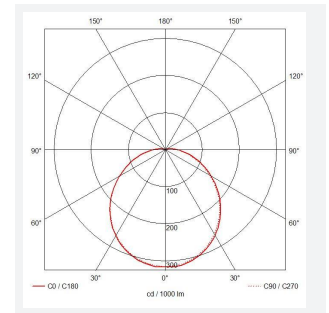

# ARX Bulkhead

ARX Anti-Ligature Bulkhead CCT White  
Code: AARXB/1/MWS/DM3

Category	Bulkheads
Application	Commercial, Healthcare, Hospitality, Industrial, Outdoor
Specification	Performance

## PRODUCT FEATURES

- IP65 IK10 CCT polycarbonate luminaire suitable for healthcare and educational applications
- IK10 polycarbonate construction ensures maximum strength and durability
- Anti-tamper screws prevent vandalism or removal of bezel with standard tools
- Corridor function options available for effective reduction in energy consumption
- CCT selectable between 3000K and 4000K and power selectable; offering a choice of 2 outputs in one luminaire
- Deep bezel design mounts flush with installation surface, not allowing access to the rear of the fitting without first removing the bezel
- Clip in gear tray ensures quick installation
- Dimmable, MWS and Emergency options available

GENERAL INFORMATION	
Wattage	10.5W - 18W
Lumens Delivered	1300lm - 2200lm (4000K)
Lm/W	130lm/W - 120lm/W (4000K)
Beam Angle	110
CRI	80
CCT	3000/4000K
Input	220/240V
Operating Temp	0°C - 40°C
SDCM	6
Energy efficiency class	C
Product Weight without Packaging	1.21 kg

TECHNICAL INFORMATION	
Light Source	LED
Colour / Finish	White
IP Rating	IP65
Class Protection	2
Internal / External	Internal / External
Surface / Recessed / Suspended	Ceiling, Wall
Lumen Depreciation	L80 90,000h
Warranty (Years)	5
CE Mark	Yes
Diameter	350 mm
Height	110 mm