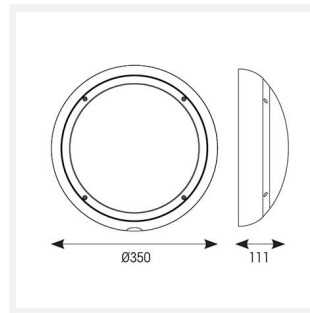

ARX Bulkhead

ARX Anti-Ligature Bulkhead CCT White
Code: AARXB/1/MWS/DM3

Category	Bulkheads
Application	Commercial, Healthcare, Hospitality, Industrial, Outdoor
Specification	Performance

PRODUCT FEATURES

- IP65 IK10 CCT polycarbonate luminaire suitable for healthcare and educational applications
- IK10 polycarbonate construction ensures maximum strength and durability
- Anti-tamper screws prevent vandalism or removal of bezel with standard tools
- Corridor function options available for effective reduction in energy consumption
- CCT selectable between 3000K and 4000K and power selectable; offering a choice of 2 outputs in one luminaire
- Deep bezel design mounts flush with installation surface, not allowing access to the rear of the fitting without first removing the bezel
- Clip in gear tray ensures quick installation
- Dimmable, MWS and Emergency options available

GENERAL INFORMATION	
Wattage	10.5W - 18W
Lumens Delivered	1300lm - 2200lm (4000K)
Lm/W	130lm/W - 120lm/W (4000K)
Beam Angle	110
CRI	80
CCT	3000/4000K
Input	220-240V
Operating Temp	0°C - 40°C
SDCM	6
Energy efficiency class	C
Product Weight without Packaging	1.21 kg

TECHNICAL INFORMATION	
Light Source	LED
Colour / Finish	White
IP Rating	IP65
Class Protection	2
Internal / External	Internal / External
Surface / Recessed / Suspended	Ceiling, Wall
Lumen Depreciation	L80 90,000h
Warranty (Years)	5
CE Mark	Yes
Diameter	350 mm
Height	110 mm