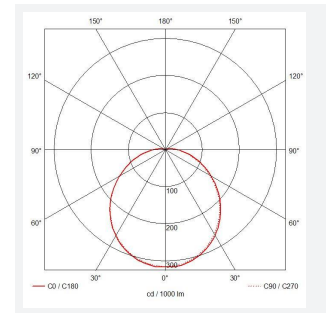

ARX Bulkhead

ARX Anti-Ligature Bulkhead CCT White
Code: AARXB/1/MWS/DM3

Category	Bulkheads
Application	Commercial, Healthcare, Hospitality, Industrial, Outdoor
Specification	Performance

PRODUCT FEATURES

- IP65 IK10 CCT polycarbonate luminaire suitable for healthcare and educational applications
- IK10 polycarbonate construction ensures maximum strength and durability
- Anti-tamper screws prevent vandalism or removal of bezel with standard tools
- Corridor function options available for effective reduction in energy consumption
- CCT selectable between 3000K and 4000K and power selectable; offering a choice of 2 outputs in one luminaire
- Deep bezel design mounts flush with installation surface, not allowing access to the rear of the fitting without first removing the bezel
- Clip in gear tray ensures quick installation
- Dimmable, MWS and Emergency options available

GENERAL INFORMATION	
Wattage	10.5W - 18W
Lumens Delivered	1300lm - 2200lm (4000K)
Lm/W	130lm/W - 120lm/W (4000K)
Beam Angle	110
CRI	80
CCT	3000/4000K
Input	220-240V
Operating Temp	0°C - 40°C
SDCM	6
Energy efficiency class	C
Product Weight without Packaging	1.21 kg

TECHNICAL INFORMATION	
Light Source	LED
Colour / Finish	White
IP Rating	IP65
Class Protection	2
Internal / External	Internal / External
Surface / Recessed / Suspended	Ceiling, Wall
Lumen Depreciation	L80 90,000h
Warranty (Years)	5
CE Mark	Yes
Diameter	350 mm
Height	110 mm