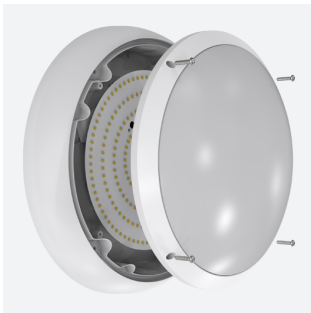

ARX Bulkhead

ARX Anti-Ligature Bulkhead CCT White
Code: AARXB/1/MWS/DM3

Category	Bulkheads
Application	Commercial, Healthcare, Hospitality, Industrial, Outdoor
Specification	Performance

PRODUCT FEATURES

- IP65 IK10 CCT polycarbonate luminaire suitable for healthcare and educational applications
- IK10 polycarbonate construction ensures maximum strength and durability
- Anti-tamper screws prevent vandalism or removal of bezel with standard tools
- Corridor function options available for effective reduction in energy consumption
- CCT selectable between 3000K and 4000K and power selectable; offering a choice of 2 outputs in one luminaire
- Deep bezel design mounts flush with installation surface, not allowing access to the rear of the fitting without first removing the bezel
- Clip in gear tray ensures quick installation
- Dimmable, MWS and Emergency options available

GENERAL INFORMATION	
Wattage	10.5W - 18W
Lumens Delivered	1300lm - 2200lm (4000K)
Lm/W	130lm/W - 120lm/W (4000K)
Beam Angle	110
CRI	80
CCT	3000/4000K
Input	220-240V
Operating Temp	0°C - 40°C
SDCM	6
Energy efficiency class	C
Product Weight without Packaging	1.21 kg

TECHNICAL INFORMATION	
Light Source	LED
Colour / Finish	White
IP Rating	IP65
Class Protection	2
Internal / External	Internal / External
Surface / Recessed / Suspended	Ceiling, Wall
Lumen Depreciation	L80 90,000h
Warranty (Years)	5
CE Mark	Yes
Diameter	350 mm
Height	110 mm