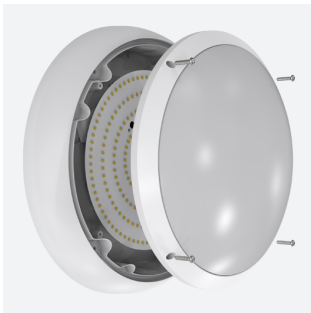

ARX Bulkhead

ARX Anti-Ligature Bulkhead CCT White DALI-
Code: AARXB/1/DM3

Category	Bulkheads
Application	Commercial, Healthcare, Hospitality, Industrial, Outdoor
Specification	Performance

PRODUCT FEATURES

- IP65 IK10 CCT polycarbonate luminaire suitable for healthcare and educational applications
- IK10 polycarbonate construction ensures maximum strength and durability
- Anti-tamper screws prevent vandalism or removal of bezel with standard tools
- Corridor function options available for effective reduction in energy consumption
- CCT selectable between 3000K and 4000K and power selectable; offering a choice of 2 outputs in one luminaire
- Deep bezel design mounts flush with installation surface, not allowing access to the rear of the fitting without first removing the bezel
- Clip in gear tray ensures quick installation
- Dimmable, MWS and Emergency options available

GENERAL INFORMATION	
Wattage	10.5W - 18W
Lumens Delivered	1300lm - 2200lm (4000K)
Lm/W	130lm/W - 120lm/W (4000K)
Beam Angle	110
CRI	80
CCT	3000/4000K
Input	220-240V
Operating Temp	0°C - 40°C
SDCM	6
Energy efficiency class	C

TECHNICAL INFORMATION	
Light Source	LED
Colour / Finish	White
IP Rating	IP65
Class Protection	2
Internal / External	Internal / External
Surface / Recessed / Suspended	Ceiling, Wall
Lumen Depreciation	L80 90,000h
Warranty (Years)	5
CE Mark	Yes
Diameter	350 mm
Height	110 mm