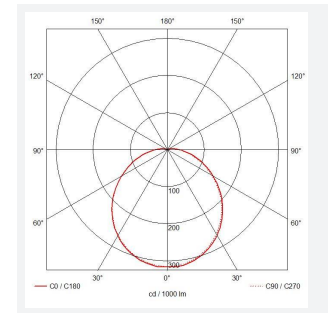

PRODUCT FEATURES

- IP65 IK10 CCT polycarbonate luminaire suitable for healthcare and educational applications
- IK10 polycarbonate construction ensures maximum strength and durability
- Anti-tamper screws prevent vandalism or removal of bezel with standard tools
- Corridor function options available for effective reduction in energy consumption
- CCT selectable between 3000K and 4000K and power selectable; offering a choice of 2 outputs in one luminaire
- Deep bezel design mounts flush with installation surface, not allowing access to the rear of the fitting without first removing the bezel
- Clip in gear tray ensures quick installation
- Dimmable, MWS and Emergency options available

GENERAL INFORMATION	
Wattage	10.5W - 18W
Lumens Delivered	1300lm - 2200lm (4000K)
Lm/W	130lm/W - 120lm/W (4000K)
Beam Angle	110
CRI	80
CCT	3000/4000K
Input	220/240V
Operating Temp	0°C - 40°C
SDCM	6
Energy efficiency class	C

TECHNICAL INFORMATION	
Light Source	LED
Colour / Finish	White
IP Rating	IP65
Class Protection	2
Internal / External	Internal / External
Surface / Recessed / Suspended	Ceiling, Wall
Lumen Depreciation	L80 90,000h
Warranty (Years)	5
CE Mark	Yes
Diameter	350 mm
Height	110 mm