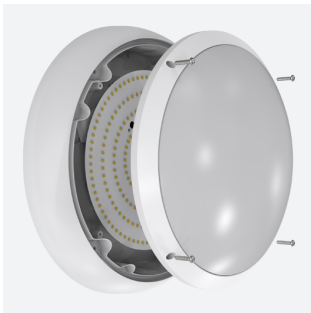

ARX Bulkhead

ARX Anti-Ligature Bulkhead CCT White DALI-
Code: AARXB/1/DM3

Category	Bulkheads
Application	Commercial, Healthcare, Hospitality, Industrial, Outdoor
Specification	Performance

PRODUCT FEATURES

- IP65 IK10 CCT polycarbonate luminaire suitable for healthcare and educational applications
- IK10 polycarbonate construction ensures maximum strength and durability
- Anti-tamper screws prevent vandalism or removal of bezel with standard tools
- Corridor function options available for effective reduction in energy consumption
- CCT selectable between 3000K and 4000K and power selectable; offering a choice of 2 outputs in one luminaire
- Deep bezel design mounts flush with installation surface, not allowing access to the rear of the fitting without first removing the bezel
- Clip in gear tray ensures quick installation
- Dimmable, MWS and Emergency options available

GENERAL INFORMATION	
Wattage	10.5W - 18W
Lumens Delivered	1300lm - 2200lm (4000K)
Lm/W	130lm/W - 120lm/W (4000K)
Beam Angle	110
CRI	80
CCT	3000/4000K
Input	220/240V
Operating Temp	0°C - 40°C
SDCM	6
Energy efficiency class	C

TECHNICAL INFORMATION	
Light Source	LED
Colour / Finish	White
IP Rating	IP65
Class Protection	2
Internal / External	Internal / External
Surface / Recessed / Suspended	Ceiling, Wall
Lumen Depreciation	L80 90,000h
Warranty (Years)	5
CE Mark	Yes
Diameter	350 mm
Height	110 mm