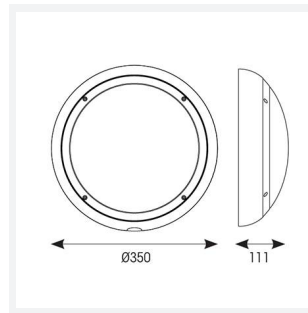

ARX Bulkhead

ARX Anti-Ligature Bulkhead CCT White DALI-
Code: AARXB/1/DM3

Category	Bulkheads
Application	Commercial, Healthcare, Hospitality, Industrial, Outdoor
Specification	Performance

PRODUCT FEATURES

- IP65 IK10 CCT polycarbonate luminaire suitable for healthcare and educational applications
- IK10 polycarbonate construction ensures maximum strength and durability
- Anti-tamper screws prevent vandalism or removal of bezel with standard tools
- Corridor function options available for effective reduction in energy consumption
- CCT selectable between 3000K and 4000K and power selectable; offering a choice of 2 outputs in one luminaire
- Deep bezel design mounts flush with installation surface, not allowing access to the rear of the fitting without first removing the bezel
- Clip in gear tray ensures quick installation
- Dimmable, MWS and Emergency options available

GENERAL INFORMATION	
Wattage	10.5W - 18W
Lumens Delivered	1300lm - 2200lm (4000K)
Lm/W	130lm/W - 120lm/W (4000K)
Beam Angle	110
CRI	80
CCT	3000/4000K
Input	220-240V
Operating Temp	0°C - 40°C
SDCM	6
Energy efficiency class	C

TECHNICAL INFORMATION	
Light Source	LED
Colour / Finish	White
IP Rating	IP65
Class Protection	2
Internal / External	Internal / External
Surface / Recessed / Suspended	Ceiling, Wall
Lumen Depreciation	L80 90,000h
Warranty (Years)	5
CE Mark	Yes
Diameter	350 mm
Height	110 mm