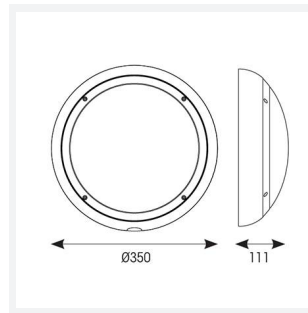

ARX Bulkhead

ARX Anti-Ligature Bulkhead CCT White DALI-
Code: AARXB/1/DM3

Category	Bulkheads
Application	Commercial, Healthcare, Hospitality, Industrial, Outdoor
Specification	Performance

PRODUCT FEATURES

- IP65 IK10 CCT polycarbonate luminaire suitable for healthcare and educational applications
- IK10 polycarbonate construction ensures maximum strength and durability
- Anti-tamper screws prevent vandalism or removal of bezel with standard tools
- Corridor function options available for effective reduction in energy consumption
- CCT selectable between 3000K and 4000K and power selectable; offering a choice of 2 outputs in one luminaire
- Deep bezel design mounts flush with installation surface, not allowing access to the rear of the fitting without first removing the bezel
- Clip in gear tray ensures quick installation
- Dimmable, MWS and Emergency options available

GENERAL INFORMATION	
Wattage	10.5W - 18W
Lumens Delivered	1300lm - 2200lm (4000K)
Lm/W	130lm/W - 120lm/W (4000K)
Beam Angle	110
CRI	80
CCT	3000/4000K
Input	220/240V
Operating Temp	0°C - 40°C
SDCM	6
Energy efficiency class	C

TECHNICAL INFORMATION	
Light Source	LED
Colour / Finish	White
IP Rating	IP65
Class Protection	2
Internal / External	Internal / External
Surface / Recessed / Suspended	Ceiling, Wall
Lumen Depreciation	L80 90,000h
Warranty (Years)	5
CE Mark	Yes
Diameter	350 mm
Height	110 mm