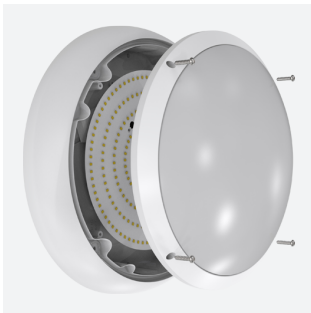

ARX Bulkhead

ARX Anti-Ligature Bulkhead CCT White 1-10V
Code: AARXB/1/DD4

Category	Bulkheads
Application	Commercial, Healthcare, Hospitality, Industrial, Outdoor
Specification	Performance

PRODUCT FEATURES

- IP65 IK10 CCT polycarbonate luminaire suitable for healthcare and educational applications
- IK10 polycarbonate construction ensures maximum strength and durability
- Anti-tamper screws prevent vandalism or removal of bezel with standard tools
- Corridor function options available for effective reduction in energy consumption
- CCT selectable between 3000K and 4000K and power selectable; offering a choice of 2 outputs in one luminaire
- Deep bezel design mounts flush with installation surface, not allowing access to the rear of the fitting without first removing the bezel
- Clip in gear tray ensures quick installation
- Dimmable, MWS and Emergency options available

GENERAL INFORMATION	
Wattage	10.5W - 18W
Lumens Delivered	1300lm - 2200lm (4000K)
Lm/W	130lm/W - 120lm/W (4000K)
Beam Angle	110
CRI	80
CCT	3000/4000K
Input	220/240V
Operating Temp	-10°C - 40°C
SDCM	6
Energy efficiency class	C
Product Weight without Packaging	1.21 kg

TECHNICAL INFORMATION	
Light Source	LED
Colour / Finish	White
IP Rating	IP65
Class Protection	2
Internal / External	Internal / External
Surface / Recessed / Suspended	Ceiling, Wall
Lumen Depreciation	L80 90,000h
Warranty (Years)	5
CE Mark	Yes
Diameter	350 mm
Height	110 mm