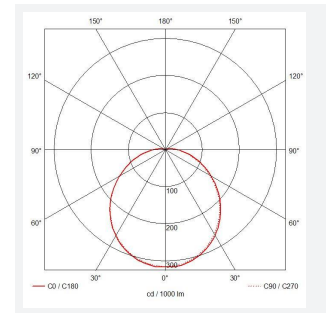

# ARX Bulkhead

ARX Anti-Ligature Bulkhead CCT White 1-10V  
Code: AARXB/1/DD4

Category	Bulkheads
Application	Commercial, Healthcare, Hospitality, Industrial, Outdoor
Specification	Performance

## PRODUCT FEATURES

- IP65 IK10 CCT polycarbonate luminaire suitable for healthcare and educational applications
- IK10 polycarbonate construction ensures maximum strength and durability
- Anti-tamper screws prevent vandalism or removal of bezel with standard tools
- Corridor function options available for effective reduction in energy consumption
- CCT selectable between 3000K and 4000K and power selectable; offering a choice of 2 outputs in one luminaire
- Deep bezel design mounts flush with installation surface, not allowing access to the rear of the fitting without first removing the bezel
- Clip in gear tray ensures quick installation
- Dimmable, MWS and Emergency options available

GENERAL INFORMATION	
Wattage	10.5W - 18W
Lumens Delivered	1300lm - 2200lm (4000K)
Lm/W	130lm/W - 120lm/W (4000K)
Beam Angle	110
CRI	80
CCT	3000/4000K
Input	220-240V
Operating Temp	-10°C - 40°C
SDCM	6
Energy efficiency class	C
Product Weight without Packaging	1.21 kg

TECHNICAL INFORMATION	
Light Source	LED
Colour / Finish	White
IP Rating	IP65
Class Protection	2
Internal / External	Internal / External
Surface / Recessed / Suspended	Ceiling, Wall
Lumen Depreciation	L80 90,000h
Warranty (Years)	5
CE Mark	Yes
Diameter	350 mm
Height	110 mm