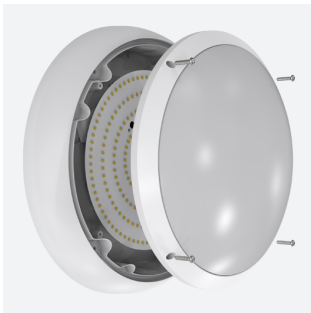

# ARX Bulkhead

ARX Anti-Ligature Bulkhead CCT White 1-10V  
Code: AARXB/1/DD4

Category	Bulkheads
Application	Commercial, Healthcare, Hospitality, Industrial, Outdoor
Specification	Performance

## PRODUCT FEATURES

- IP65 IK10 CCT polycarbonate luminaire suitable for healthcare and educational applications
- IK10 polycarbonate construction ensures maximum strength and durability
- Anti-tamper screws prevent vandalism or removal of bezel with standard tools
- Corridor function options available for effective reduction in energy consumption
- CCT selectable between 3000K and 4000K and power selectable; offering a choice of 2 outputs in one luminaire
- Deep bezel design mounts flush with installation surface, not allowing access to the rear of the fitting without first removing the bezel
- Clip in gear tray ensures quick installation
- Dimmable, MWS and Emergency options available

GENERAL INFORMATION	
Wattage	10.5W - 18W
Lumens Delivered	1300lm - 2200lm (4000K)
Lm/W	130lm/W - 120lm/W (4000K)
Beam Angle	110
CRI	80
CCT	3000/4000K
Input	220-240V
Operating Temp	-10°C - 40°C
SDCM	6
Energy efficiency class	C
Product Weight without Packaging	1.21 kg

TECHNICAL INFORMATION	
Light Source	LED
Colour / Finish	White
IP Rating	IP65
Class Protection	2
Internal / External	Internal / External
Surface / Recessed / Suspended	Ceiling, Wall
Lumen Depreciation	L80 90,000h
Warranty (Years)	5
CE Mark	Yes
Diameter	350 mm
Height	110 mm