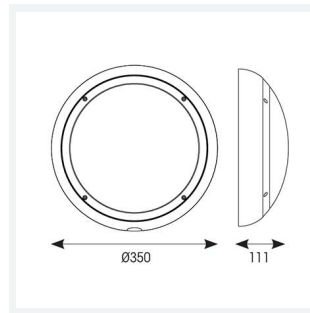

ARX Bulkhead

ARX Anti-Ligature Bulkhead CCT White 1-10V
Code: AARXB/1/DD4

Category	Bulkheads
Application	Commercial, Healthcare, Hospitality, Industrial, Outdoor
Specification	Performance

PRODUCT FEATURES

- IP65 IK10 CCT polycarbonate luminaire suitable for healthcare and educational applications
- IK10 polycarbonate construction ensures maximum strength and durability
- Anti-tamper screws prevent vandalism or removal of bezel with standard tools
- Corridor function options available for effective reduction in energy consumption
- CCT selectable between 3000K and 4000K and power selectable; offering a choice of 2 outputs in one luminaire
- Deep bezel design mounts flush with installation surface, not allowing access to the rear of the fitting without first removing the bezel
- Clip in gear tray ensures quick installation
- Dimmable, MWS and Emergency options available

GENERAL INFORMATION	
Wattage	10.5W - 18W
Lumens Delivered	1300lm - 2200lm (4000K)
Lm/W	130lm/W - 120lm/W (4000K)
Beam Angle	110
CRI	80
CCT	3000/4000K
Input	220/240V
Operating Temp	-10°C - 40°C
SDCM	6
Energy efficiency class	C
Product Weight without Packaging	1.21 kg

TECHNICAL INFORMATION	
Light Source	LED
Colour / Finish	White
IP Rating	IP65
Class Protection	2
Internal / External	Internal / External
Surface / Recessed / Suspended	Ceiling, Wall
Lumen Depreciation	L80 90,000h
Warranty (Years)	5
CE Mark	Yes
Diameter	350 mm
Height	110 mm