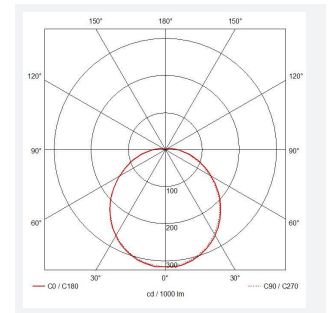

ARX Bulkhead

ARX Anti-Ligature Bulkhead CCT White 1-10V
Code: AARXB/1/DD4

Category	Bulkheads
Application	Commercial, Healthcare, Hospitality, Industrial, Outdoor
Specification	Performance

PRODUCT FEATURES

- IP65 IK10 CCT polycarbonate luminaire suitable for healthcare and educational applications
- IK10 polycarbonate construction ensures maximum strength and durability
- Anti-tamper screws prevent vandalism or removal of bezel with standard tools
- Corridor function options available for effective reduction in energy consumption
- CCT selectable between 3000K and 4000K and power selectable; offering a choice of 2 outputs in one luminaire
- Deep bezel design mounts flush with installation surface, not allowing access to the rear of the fitting without first removing the bezel
- Clip in gear tray ensures quick installation
- Dimmable, MWS and Emergency options available

GENERAL INFORMATION	
Wattage	10.5W - 18W
Lumens Delivered	1300lm - 2200lm (4000K)
Lm/W	130lm/W - 120lm/W (4000K)
Beam Angle	110
CRI	80
CCT	3000/4000K
Input	220/240V
Operating Temp	-10°C - 40°C
SDCM	6
Energy efficiency class	C
Product Weight without Packaging	1.21 kg

TECHNICAL INFORMATION	
Light Source	LED
Colour / Finish	White
IP Rating	IP65
Class Protection	2
Internal / External	Internal / External
Surface / Recessed / Suspended	Ceiling, Wall
Lumen Depreciation	L80 90,000h
Warranty (Years)	5
CE Mark	Yes
Diameter	350 mm
Height	110 mm