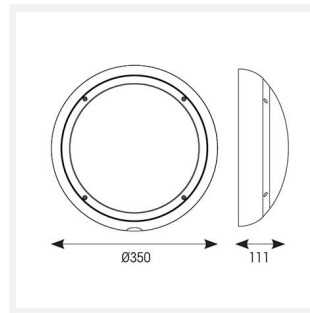

# ARX Bulkhead

ARX Anti-Ligature Bulkhead CCT White 1-10V  
Code: AARXB/1/DD4

Category	Bulkheads
Application	Commercial, Healthcare, Hospitality, Industrial, Outdoor
Specification	Performance

## PRODUCT FEATURES

- IP65 IK10 CCT polycarbonate luminaire suitable for healthcare and educational applications
- IK10 polycarbonate construction ensures maximum strength and durability
- Anti-tamper screws prevent vandalism or removal of bezel with standard tools
- Corridor function options available for effective reduction in energy consumption
- CCT selectable between 3000K and 4000K and power selectable; offering a choice of 2 outputs in one luminaire
- Deep bezel design mounts flush with installation surface, not allowing access to the rear of the fitting without first removing the bezel
- Clip in gear tray ensures quick installation
- Dimmable, MWS and Emergency options available

GENERAL INFORMATION	
Wattage	10.5W - 18W
Lumens Delivered	1300lm - 2200lm (4000K)
Lm/W	130lm/W - 120lm/W (4000K)
Beam Angle	110
CRI	80
CCT	3000/4000K
Input	220-240V
Operating Temp	-10°C - 40°C
SDCM	6
Energy efficiency class	C
Product Weight without Packaging	1.21 kg

TECHNICAL INFORMATION	
Light Source	LED
Colour / Finish	White
IP Rating	IP65
Class Protection	2
Internal / External	Internal / External
Surface / Recessed / Suspended	Ceiling, Wall
Lumen Depreciation	L80 90,000h
Warranty (Years)	5
CE Mark	Yes
Diameter	350 mm
Height	110 mm