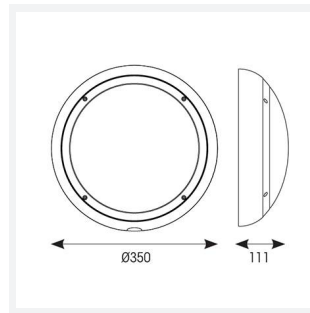

ARX Bulkhead

ARX Anti-Ligature Bulkhead CCT White 1-10V Self-Code: AARXB/1/DD4/SM3

Category	Bulkheads
Application	Commercial, Healthcare, Hospitality, Industrial, Outdoor
Specification	Performance

PRODUCT FEATURES

- IP65 IK10 CCT polycarbonate luminaire suitable for healthcare and educational applications
- IK10 polycarbonate construction ensures maximum strength and durability
- Anti-tamper screws prevent vandalism or removal of bezel with standard tools
- Corridor function options available for effective reduction in energy consumption
- CCT selectable between 3000K and 4000K and power selectable; offering a choice of 2 outputs in one luminaire
- Deep bezel design mounts flush with installation surface, not allowing access to the rear of the fitting without first removing the bezel
- Clip in gear tray ensures quick installation
- Dimmable, MWS and Emergency options available

GENERAL INFORMATION	
Wattage	10.5W - 18W
Lumens Delivered	1300lm - 2200lm (4000K)
Lm/W	130lm/W - 120lm/W (4000K)
Beam Angle	110
CRI	80
CCT	3000/4000K
Input	220-240V
Operating Temp	0°C - 40°C
SDCM	6
Energy efficiency class	C

TECHNICAL INFORMATION	
Light Source	LED
Colour / Finish	White
IP Rating	IP65
Class Protection	2
Internal / External	Internal / External
Surface / Recessed / Suspended	Ceiling, Wall
Lumen Depreciation	L80 90,000h
Warranty (Years)	5
CE Mark	Yes
Diameter	350 mm
Height	110 mm