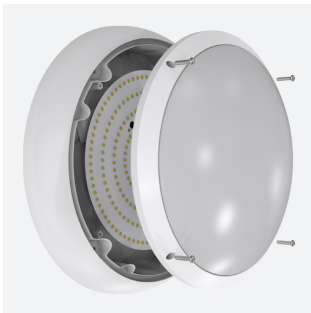

ARX Bulkhead

ARX Anti-Ligature Bulkhead CCT White 1-10V Self-Code: AARXB/1/DD4/SM3

Category	Bulkheads
Application	Commercial, Healthcare, Hospitality, Industrial, Outdoor
Specification	Performance

PRODUCT FEATURES

- IP65 IK10 CCT polycarbonate luminaire suitable for healthcare and educational applications
- IK10 polycarbonate construction ensures maximum strength and durability
- Anti-tamper screws prevent vandalism or removal of bezel with standard tools
- Corridor function options available for effective reduction in energy consumption
- CCT selectable between 3000K and 4000K and power selectable; offering a choice of 2 outputs in one luminaire
- Deep bezel design mounts flush with installation surface, not allowing access to the rear of the fitting without first removing the bezel
- Clip in gear tray ensures quick installation
- Dimmable, MWS and Emergency options available

GENERAL INFORMATION	
Wattage	10.5W - 18W
Lumens Delivered	1300lm - 2200lm (4000K)
Lm/W	130lm/W - 120lm/W (4000K)
Beam Angle	110
CRI	80
CCT	3000/4000K
Input	220-240V
Operating Temp	0°C - 40°C
SDCM	6
Energy efficiency class	C

TECHNICAL INFORMATION	
Light Source	LED
Colour / Finish	White
IP Rating	IP65
Class Protection	2
Internal / External	Internal / External
Surface / Recessed / Suspended	Ceiling, Wall
Lumen Depreciation	L80 90,000h
Warranty (Years)	5
CE Mark	Yes
Diameter	350 mm
Height	110 mm