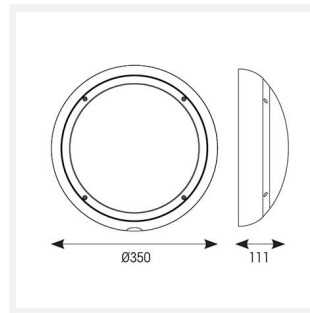

ARX Bulkhead

ARX Anti-Ligature Bulkhead CCT White 1-10V Self-Code: AARXB/1/DD4/SM3

Category	Bulkheads
Application	Commercial, Healthcare, Hospitality, Industrial, Outdoor
Specification	Performance

PRODUCT FEATURES

- IP65 IK10 CCT polycarbonate luminaire suitable for healthcare and educational applications
- IK10 polycarbonate construction ensures maximum strength and durability
- Anti-tamper screws prevent vandalism or removal of bezel with standard tools
- Corridor function options available for effective reduction in energy consumption
- CCT selectable between 3000K and 4000K and power selectable; offering a choice of 2 outputs in one luminaire
- Deep bezel design mounts flush with installation surface, not allowing access to the rear of the fitting without first removing the bezel
- Clip in gear tray ensures quick installation
- Dimmable, MWS and Emergency options available

GENERAL INFORMATION	
Wattage	10.5W - 18W
Lumens Delivered	1300lm - 2200lm (4000K)
Lm/W	130lm/W - 120lm/W (4000K)
Beam Angle	110
CRI	80
CCT	3000/4000K
Input	220/240V
Operating Temp	0°C - 40°C
SDCM	6
Energy efficiency class	C

TECHNICAL INFORMATION	
Light Source	LED
Colour / Finish	White
IP Rating	IP65
Class Protection	2
Internal / External	Internal / External
Surface / Recessed / Suspended	Ceiling, Wall
Lumen Depreciation	L80 90,000h
Warranty (Years)	5
CE Mark	Yes
Diameter	350 mm
Height	110 mm