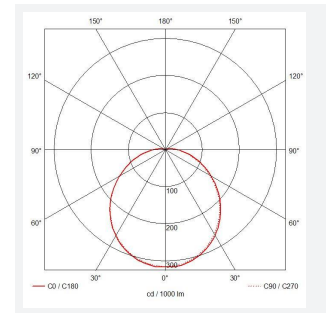

ARX Bulkhead

ARX Anti-Ligature Bulkhead CCT White 1-10V Self-Code: AARXB/1/DD4/SM3

Category	Bulkheads
Application	Commercial, Healthcare, Hospitality, Industrial, Outdoor
Specification	Performance

PRODUCT FEATURES

- IP65 IK10 CCT polycarbonate luminaire suitable for healthcare and educational applications
- IK10 polycarbonate construction ensures maximum strength and durability
- Anti-tamper screws prevent vandalism or removal of bezel with standard tools
- Corridor function options available for effective reduction in energy consumption
- CCT selectable between 3000K and 4000K and power selectable; offering a choice of 2 outputs in one luminaire
- Deep bezel design mounts flush with installation surface, not allowing access to the rear of the fitting without first removing the bezel
- Clip in gear tray ensures quick installation
- Dimmable, MWS and Emergency options available

GENERAL INFORMATION	
Wattage	10.5W - 18W
Lumens Delivered	1300lm - 2200lm (4000K)
Lm/W	130lm/W - 120lm/W (4000K)
Beam Angle	110
CRI	80
CCT	3000/4000K
Input	220/240V
Operating Temp	0°C - 40°C
SDCM	6
Energy efficiency class	C

TECHNICAL INFORMATION	
Light Source	LED
Colour / Finish	White
IP Rating	IP65
Class Protection	2
Internal / External	Internal / External
Surface / Recessed / Suspended	Ceiling, Wall
Lumen Depreciation	L80 90,000h
Warranty (Years)	5
CE Mark	Yes
Diameter	350 mm
Height	110 mm