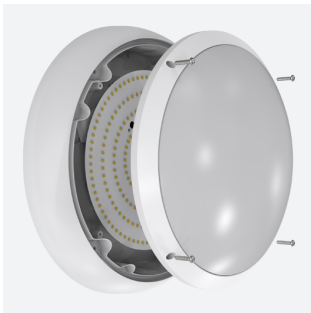

ARX Bulkhead

ARX Anti-Ligature Bulkhead CCT White 1-10V Self-Code: AARXB/1/DD4/SM3

Category	Bulkheads
Application	Commercial, Healthcare, Hospitality, Industrial, Outdoor
Specification	Performance

PRODUCT FEATURES

- IP65 IK10 CCT polycarbonate luminaire suitable for healthcare and educational applications
- IK10 polycarbonate construction ensures maximum strength and durability
- Anti-tamper screws prevent vandalism or removal of bezel with standard tools
- Corridor function options available for effective reduction in energy consumption
- CCT selectable between 3000K and 4000K and power selectable; offering a choice of 2 outputs in one luminaire
- Deep bezel design mounts flush with installation surface, not allowing access to the rear of the fitting without first removing the bezel
- Clip in gear tray ensures quick installation
- Dimmable, MWS and Emergency options available

GENERAL INFORMATION	
Wattage	10.5W - 18W
Lumens Delivered	1300lm - 2200lm (4000K)
Lm/W	130lm/W - 120lm/W (4000K)
Beam Angle	110
CRI	80
CCT	3000/4000K
Input	220/240V
Operating Temp	0°C - 40°C
SDCM	6
Energy efficiency class	C

TECHNICAL INFORMATION	
Light Source	LED
Colour / Finish	White
IP Rating	IP65
Class Protection	2
Internal / External	Internal / External
Surface / Recessed / Suspended	Ceiling, Wall
Lumen Depreciation	L80 90,000h
Warranty (Years)	5
CE Mark	Yes
Diameter	350 mm
Height	110 mm