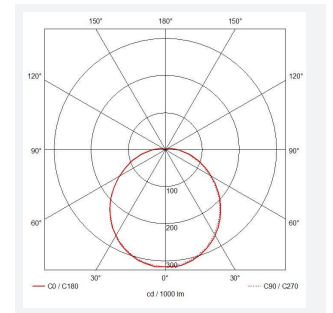

ARX Bulkhead

ARX Anti-Ligature Bulkhead CCT White 1-10V Self-Code: AARXB/1/DD4/SM3

Category	Bulkheads
Application	Commercial, Healthcare, Hospitality, Industrial, Outdoor
Specification	Performance

PRODUCT FEATURES

- IP65 IK10 CCT polycarbonate luminaire suitable for healthcare and educational applications
- IK10 polycarbonate construction ensures maximum strength and durability
- Anti-tamper screws prevent vandalism or removal of bezel with standard tools
- Corridor function options available for effective reduction in energy consumption
- CCT selectable between 3000K and 4000K and power selectable; offering a choice of 2 outputs in one luminaire
- Deep bezel design mounts flush with installation surface, not allowing access to the rear of the fitting without first removing the bezel
- Clip in gear tray ensures quick installation
- Dimmable, MWS and Emergency options available

GENERAL INFORMATION	
Wattage	10.5W - 18W
Lumens Delivered	1300lm - 2200lm (4000K)
Lm/W	130lm/W - 120lm/W (4000K)
Beam Angle	110
CRI	80
CCT	3000/4000K
Input	220-240V
Operating Temp	0°C - 40°C
SDCM	6
Energy efficiency class	C

TECHNICAL INFORMATION	
Light Source	LED
Colour / Finish	White
IP Rating	IP65
Class Protection	2
Internal / External	Internal / External
Surface / Recessed / Suspended	Ceiling, Wall
Lumen Depreciation	L80 90,000h
Warranty (Years)	5
CE Mark	Yes
Diameter	350 mm
Height	110 mm