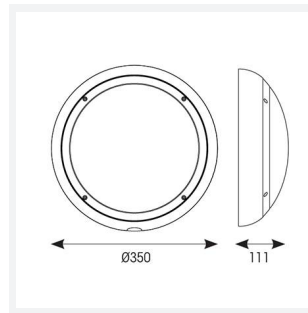

ARX Bulkhead

ARX Anti-Ligature Bulkhead CCT White 1-10V DALI-
Code: AARXB/1/DD4/DM3

Category	Bulkheads
Application	Commercial, Healthcare, Hospitality, Industrial, Outdoor
Specification	Performance

PRODUCT FEATURES

- IP65 IK10 CCT polycarbonate luminaire suitable for healthcare and educational applications
- IK10 polycarbonate construction ensures maximum strength and durability
- Anti-tamper screws prevent vandalism or removal of bezel with standard tools
- Corridor function options available for effective reduction in energy consumption
- CCT selectable between 3000K and 4000K and power selectable; offering a choice of 2 outputs in one luminaire
- Deep bezel design mounts flush with installation surface, not allowing access to the rear of the fitting without first removing the bezel
- Clip in gear tray ensures quick installation
- Dimmable, MWS and Emergency options available

GENERAL INFORMATION	
Wattage	10.5W - 18W
Lumens Delivered	1300lm - 2200lm (4000K)
Lm/W	130lm/W - 120lm/W (4000K)
Beam Angle	110
CRI	80
CCT	3000/4000K
Input	220-240V
Operating Temp	0°C - 40°C
SDCM	6
Energy efficiency class	C

TECHNICAL INFORMATION	
Light Source	LED
Colour / Finish	White
IP Rating	IP65
Class Protection	2
Internal / External	Internal / External
Surface / Recessed / Suspended	Ceiling, Wall
Lumen Depreciation	L80 90,000h
Warranty (Years)	5
CE Mark	Yes
Diameter	350 mm
Height	110 mm