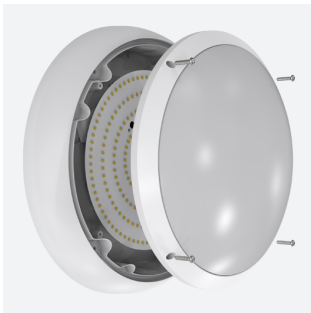

ARX Bulkhead

ARX Anti-Ligature Bulkhead CCT White 1-10V DALI-
Code: AARXB/1/DD4/DM3

| | |
|---------------|--|
| Category | Bulkheads |
| Application | Commercial, Healthcare, Hospitality, Industrial, Outdoor |
| Specification | Performance |

PRODUCT FEATURES

- IP65 IK10 CCT polycarbonate luminaire suitable for healthcare and educational applications
- IK10 polycarbonate construction ensures maximum strength and durability
- Anti-tamper screws prevent vandalism or removal of bezel with standard tools
- Corridor function options available for effective reduction in energy consumption
- CCT selectable between 3000K and 4000K and power selectable; offering a choice of 2 outputs in one luminaire
- Deep bezel design mounts flush with installation surface, not allowing access to the rear of the fitting without first removing the bezel
- Clip in gear tray ensures quick installation
- Dimmable, MWS and Emergency options available

| GENERAL INFORMATION | |
|-------------------------|---------------------------|
| Wattage | 10.5W - 18W |
| Lumens Delivered | 1300lm - 2200lm (4000K) |
| Lm/W | 130lm/W - 120lm/W (4000K) |
| Beam Angle | 110 |
| CRI | 80 |
| CCT | 3000/4000K |
| Input | 220/240V |
| Operating Temp | 0°C - 40°C |
| SDCM | 6 |
| Energy efficiency class | C |

| TECHNICAL INFORMATION | |
|--------------------------------|---------------------|
| Light Source | LED |
| Colour / Finish | White |
| IP Rating | IP65 |
| Class Protection | 2 |
| Internal / External | Internal / External |
| Surface / Recessed / Suspended | Ceiling, Wall |
| Lumen Depreciation | L80 90,000h |
| Warranty (Years) | 5 |
| CE Mark | Yes |
| Diameter | 350 mm |
| Height | 110 mm |