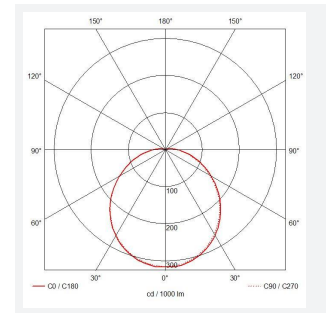

ARX Bulkhead

ARX Anti-Ligature Bulkhead CCT White 1-10V DALI-
Code: AARXB/1/DD4/DM3

| | |
|---------------|--|
| Category | Bulkheads |
| Application | Commercial, Healthcare, Hospitality, Industrial, Outdoor |
| Specification | Performance |

PRODUCT FEATURES

- IP65 IK10 CCT polycarbonate luminaire suitable for healthcare and educational applications
- IK10 polycarbonate construction ensures maximum strength and durability
- Anti-tamper screws prevent vandalism or removal of bezel with standard tools
- Corridor function options available for effective reduction in energy consumption
- CCT selectable between 3000K and 4000K and power selectable; offering a choice of 2 outputs in one luminaire
- Deep bezel design mounts flush with installation surface, not allowing access to the rear of the fitting without first removing the bezel
- Clip in gear tray ensures quick installation
- Dimmable, MWS and Emergency options available

| GENERAL INFORMATION | |
|-------------------------|---------------------------|
| Wattage | 10.5W - 18W |
| Lumens Delivered | 1300lm - 2200lm (4000K) |
| Lm/W | 130lm/W - 120lm/W (4000K) |
| Beam Angle | 110 |
| CRI | 80 |
| CCT | 3000/4000K |
| Input | 220/240V |
| Operating Temp | 0°C - 40°C |
| SDCM | 6 |
| Energy efficiency class | C |

| TECHNICAL INFORMATION | |
|--------------------------------|---------------------|
| Light Source | LED |
| Colour / Finish | White |
| IP Rating | IP65 |
| Class Protection | 2 |
| Internal / External | Internal / External |
| Surface / Recessed / Suspended | Ceiling, Wall |
| Lumen Depreciation | L80 90,000h |
| Warranty (Years) | 5 |
| CE Mark | Yes |
| Diameter | 350 mm |
| Height | 110 mm |