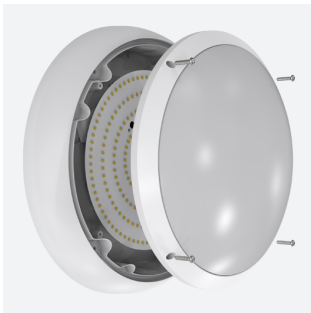

ARX Bulkhead

ARX Anti-Ligature Bulkhead CCT White 1-10V DALI-
Code: AARXB/1/DD4/DM3

Category	Bulkheads
Application	Commercial, Healthcare, Hospitality, Industrial, Outdoor
Specification	Performance

PRODUCT FEATURES

- IP65 IK10 CCT polycarbonate luminaire suitable for healthcare and educational applications
- IK10 polycarbonate construction ensures maximum strength and durability
- Anti-tamper screws prevent vandalism or removal of bezel with standard tools
- Corridor function options available for effective reduction in energy consumption
- CCT selectable between 3000K and 4000K and power selectable; offering a choice of 2 outputs in one luminaire
- Deep bezel design mounts flush with installation surface, not allowing access to the rear of the fitting without first removing the bezel
- Clip in gear tray ensures quick installation
- Dimmable, MWS and Emergency options available

GENERAL INFORMATION	
Wattage	10.5W - 18W
Lumens Delivered	1300lm - 2200lm (4000K)
Lm/W	130lm/W - 120lm/W (4000K)
Beam Angle	110
CRI	80
CCT	3000/4000K
Input	220-240V
Operating Temp	0°C - 40°C
SDCM	6
Energy efficiency class	C

TECHNICAL INFORMATION	
Light Source	LED
Colour / Finish	White
IP Rating	IP65
Class Protection	2
Internal / External	Internal / External
Surface / Recessed / Suspended	Ceiling, Wall
Lumen Depreciation	L80 90,000h
Warranty (Years)	5
CE Mark	Yes
Diameter	350 mm
Height	110 mm