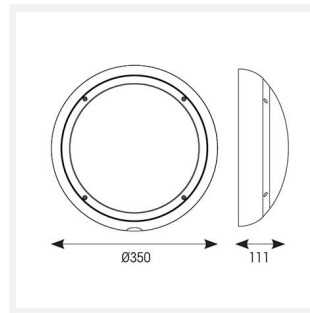

ARX Bulkhead

ARX Anti-Ligature Bulkhead CCT White 1-10V DALI-
Code: AARXB/1/DD4/DM3

| | |
|---------------|--|
| Category | Bulkheads |
| Application | Commercial, Healthcare, Hospitality, Industrial, Outdoor |
| Specification | Performance |

PRODUCT FEATURES

- IP65 IK10 CCT polycarbonate luminaire suitable for healthcare and educational applications
- IK10 polycarbonate construction ensures maximum strength and durability
- Anti-tamper screws prevent vandalism or removal of bezel with standard tools
- Corridor function options available for effective reduction in energy consumption
- CCT selectable between 3000K and 4000K and power selectable; offering a choice of 2 outputs in one luminaire
- Deep bezel design mounts flush with installation surface, not allowing access to the rear of the fitting without first removing the bezel
- Clip in gear tray ensures quick installation
- Dimmable, MWS and Emergency options available

| GENERAL INFORMATION | |
|-------------------------|---------------------------|
| Wattage | 10.5W - 18W |
| Lumens Delivered | 1300lm - 2200lm (4000K) |
| Lm/W | 130lm/W - 120lm/W (4000K) |
| Beam Angle | 110 |
| CRI | 80 |
| CCT | 3000/4000K |
| Input | 220/240V |
| Operating Temp | 0°C - 40°C |
| SDCM | 6 |
| Energy efficiency class | C |

| TECHNICAL INFORMATION | |
|--------------------------------|---------------------|
| Light Source | LED |
| Colour / Finish | White |
| IP Rating | IP65 |
| Class Protection | 2 |
| Internal / External | Internal / External |
| Surface / Recessed / Suspended | Ceiling, Wall |
| Lumen Depreciation | L80 90,000h |
| Warranty (Years) | 5 |
| CE Mark | Yes |
| Diameter | 350 mm |
| Height | 110 mm |