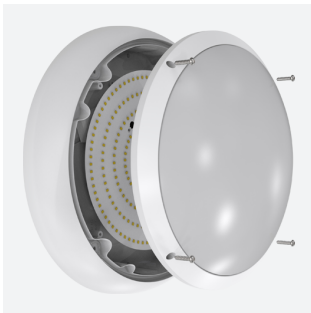

ARX Bulkhead

ARX Anti-Ligature Bulkhead CCT White DALI
Code: AARXB/1/DD3

Category	Bulkheads
Application	Commercial, Healthcare, Hospitality, Industrial, Outdoor
Specification	Performance

PRODUCT FEATURES

- IP65 IK10 CCT polycarbonate luminaire suitable for healthcare and educational applications
- IK10 polycarbonate construction ensures maximum strength and durability
- Anti-tamper screws prevent vandalism or removal of bezel with standard tools
- Corridor function options available for effective reduction in energy consumption
- CCT selectable between 3000K and 4000K and power selectable; offering a choice of 2 outputs in one luminaire
- Deep bezel design mounts flush with installation surface, not allowing access to the rear of the fitting without first removing the bezel
- Clip in gear tray ensures quick installation
- Dimmable, MWS and Emergency options available

GENERAL INFORMATION	
Wattage	10.5W - 18W
Lumens Delivered	1300lm - 2200lm (4000K)
Lm/W	130lm/W - 120lm/W (4000K)
Beam Angle	110
CRI	80
CCT	3000/4000K
Input	220-240V
Operating Temp	-10°C - 40°C
SDCM	6
Energy efficiency class	C
Product Weight without Packaging	1.21 kg

TECHNICAL INFORMATION	
Light Source	LED
Colour / Finish	White
IP Rating	IP65
Class Protection	2
Internal / External	Internal / External
Surface / Recessed / Suspended	Ceiling, Wall
Lumen Depreciation	L80 90,000h
Warranty (Years)	5
CE Mark	Yes
Diameter	350 mm
Height	110 mm