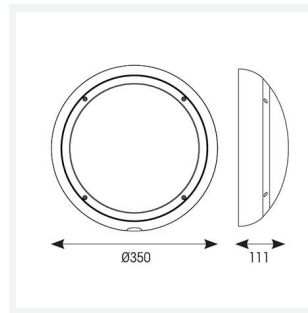

ARX Bulkhead

ARX Anti-Ligature Bulkhead CCT White DALI
Code: AARXB/1/DD3

Category	Bulkheads
Application	Commercial, Healthcare, Hospitality, Industrial, Outdoor
Specification	Performance

PRODUCT FEATURES

- IP65 IK10 CCT polycarbonate luminaire suitable for healthcare and educational applications
- IK10 polycarbonate construction ensures maximum strength and durability
- Anti-tamper screws prevent vandalism or removal of bezel with standard tools
- Corridor function options available for effective reduction in energy consumption
- CCT selectable between 3000K and 4000K and power selectable; offering a choice of 2 outputs in one luminaire
- Deep bezel design mounts flush with installation surface, not allowing access to the rear of the fitting without first removing the bezel
- Clip in gear tray ensures quick installation
- Dimmable, MWS and Emergency options available

GENERAL INFORMATION	
Wattage	10.5W - 18W
Lumens Delivered	1300lm - 2200lm (4000K)
Lm/W	130lm/W - 120lm/W (4000K)
Beam Angle	110
CRI	80
CCT	3000/4000K
Input	220-240V
Operating Temp	-10°C - 40°C
SDCM	6
Energy efficiency class	C
Product Weight without Packaging	1.21 kg

TECHNICAL INFORMATION	
Light Source	LED
Colour / Finish	White
IP Rating	IP65
Class Protection	2
Internal / External	Internal / External
Surface / Recessed / Suspended	Ceiling, Wall
Lumen Depreciation	L80 90,000h
Warranty (Years)	5
CE Mark	Yes
Diameter	350 mm
Height	110 mm