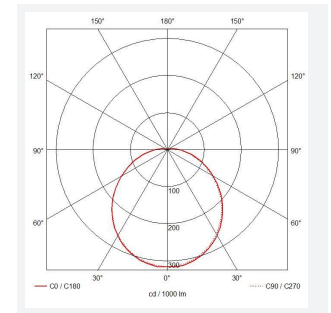

PRODUCT FEATURES

- IP65 IK10 CCT polycarbonate luminaire suitable for healthcare and educational applications
- IK10 polycarbonate construction ensures maximum strength and durability
- Anti-tamper screws prevent vandalism or removal of bezel with standard tools
- Corridor function options available for effective reduction in energy consumption
- CCT selectable between 3000K and 4000K and power selectable; offering a choice of 2 outputs in one luminaire
- Deep bezel design mounts flush with installation surface, not allowing access to the rear of the fitting without first removing the bezel
- Clip in gear tray ensures quick installation
- Dimmable, MWS and Emergency options available

GENERAL INFORMATION	
Wattage	10.5W - 18W
Lumens Delivered	1300lm - 2200lm (4000K)
Lm/W	130lm/W - 120lm/W (4000K)
Beam Angle	110
CRI	80
CCT	3000/4000K
Input	220-240V
Operating Temp	-10°C - 40°C
SDCM	6
Energy efficiency class	C
Product Weight without Packaging	1.21 kg

TECHNICAL INFORMATION	
Light Source	LED
Colour / Finish	White
IP Rating	IP65
Class Protection	2
Internal / External	Internal / External
Surface / Recessed / Suspended	Ceiling, Wall
Lumen Depreciation	L80 90,000h
Warranty (Years)	5
CE Mark	Yes
Diameter	350 mm
Height	110 mm