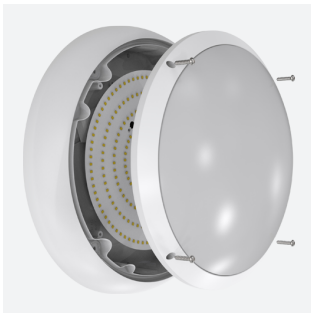

ARX Bulkhead

ARX Anti-Ligature Bulkhead CCT White DALI
Code: AARXB/1/DD3

Category	Bulkheads
Application	Commercial, Healthcare, Hospitality, Industrial, Outdoor
Specification	Performance

PRODUCT FEATURES

- IP65 IK10 CCT polycarbonate luminaire suitable for healthcare and educational applications
- IK10 polycarbonate construction ensures maximum strength and durability
- Anti-tamper screws prevent vandalism or removal of bezel with standard tools
- Corridor function options available for effective reduction in energy consumption
- CCT selectable between 3000K and 4000K and power selectable; offering a choice of 2 outputs in one luminaire
- Deep bezel design mounts flush with installation surface, not allowing access to the rear of the fitting without first removing the bezel
- Clip in gear tray ensures quick installation
- Dimmable, MWS and Emergency options available

GENERAL INFORMATION	
Wattage	10.5W - 18W
Lumens Delivered	1300lm - 2200lm (4000K)
Lm/W	130lm/W - 120lm/W (4000K)
Beam Angle	110
CRI	80
CCT	3000/4000K
Input	220/240V
Operating Temp	-10°C - 40°C
SDCM	6
Energy efficiency class	C
Product Weight without Packaging	1.21 kg

TECHNICAL INFORMATION	
Light Source	LED
Colour / Finish	White
IP Rating	IP65
Class Protection	2
Internal / External	Internal / External
Surface / Recessed / Suspended	Ceiling, Wall
Lumen Depreciation	L80 90,000h
Warranty (Years)	5
CE Mark	Yes
Diameter	350 mm
Height	110 mm