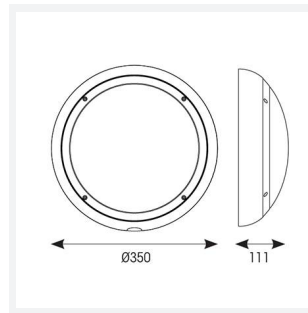

ARX Bulkhead

ARX Anti-Ligature Bulkhead CCT White DALI
Code: AARXB/1/DD3

Category	Bulkheads
Application	Commercial, Healthcare, Hospitality, Industrial, Outdoor
Specification	Performance

PRODUCT FEATURES

- IP65 IK10 CCT polycarbonate luminaire suitable for healthcare and educational applications
- IK10 polycarbonate construction ensures maximum strength and durability
- Anti-tamper screws prevent vandalism or removal of bezel with standard tools
- Corridor function options available for effective reduction in energy consumption
- CCT selectable between 3000K and 4000K and power selectable; offering a choice of 2 outputs in one luminaire
- Deep bezel design mounts flush with installation surface, not allowing access to the rear of the fitting without first removing the bezel
- Clip in gear tray ensures quick installation
- Dimmable, MWS and Emergency options available

GENERAL INFORMATION	
Wattage	10.5W - 18W
Lumens Delivered	1300lm - 2200lm (4000K)
Lm/W	130lm/W - 120lm/W (4000K)
Beam Angle	110
CRI	80
CCT	3000/4000K
Input	220/240V
Operating Temp	-10°C - 40°C
SDCM	6
Energy efficiency class	C
Product Weight without Packaging	1.21 kg

TECHNICAL INFORMATION	
Light Source	LED
Colour / Finish	White
IP Rating	IP65
Class Protection	2
Internal / External	Internal / External
Surface / Recessed / Suspended	Ceiling, Wall
Lumen Depreciation	L80 90,000h
Warranty (Years)	5
CE Mark	Yes
Diameter	350 mm
Height	110 mm