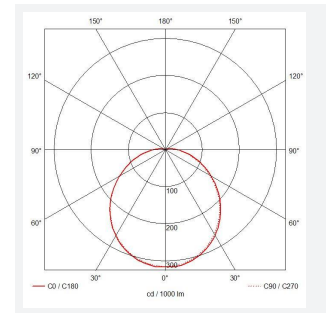

PRODUCT FEATURES

- IP65 IK10 CCT polycarbonate luminaire suitable for healthcare and educational applications
- IK10 polycarbonate construction ensures maximum strength and durability
- Anti-tamper screws prevent vandalism or removal of bezel with standard tools
- Corridor function options available for effective reduction in energy consumption
- CCT selectable between 3000K and 4000K and power selectable; offering a choice of 2 outputs in one luminaire
- Deep bezel design mounts flush with installation surface, not allowing access to the rear of the fitting without first removing the bezel
- Clip in gear tray ensures quick installation
- Dimmable, MWS and Emergency options available

GENERAL INFORMATION	
Wattage	10.5W - 18W
Lumens Delivered	1300lm - 2200lm (4000K)
Lm/W	130lm/W - 120lm/W (4000K)
Beam Angle	110
CRI	80
CCT	3000/4000K
Input	220/240V
Operating Temp	-10°C - 40°C
SDCM	6
Energy efficiency class	C
Product Weight without Packaging	1.21 kg

TECHNICAL INFORMATION	
Light Source	LED
Colour / Finish	White
IP Rating	IP65
Class Protection	2
Internal / External	Internal / External
Surface / Recessed / Suspended	Ceiling, Wall
Lumen Depreciation	L80 90,000h
Warranty (Years)	5
CE Mark	Yes
Diameter	350 mm
Height	110 mm