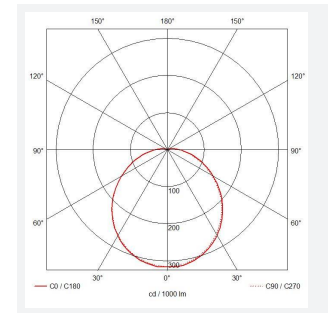

PRODUCT FEATURES

- IP65 IK10 CCT polycarbonate luminaire suitable for healthcare and educational applications
- IK10 polycarbonate construction ensures maximum strength and durability
- Anti-tamper screws prevent vandalism or removal of bezel with standard tools
- Corridor function options available for effective reduction in energy consumption
- CCT selectable between 3000K and 4000K and power selectable; offering a choice of 2 outputs in one luminaire
- Deep bezel design mounts flush with installation surface, not allowing access to the rear of the fitting without first removing the bezel
- Clip in gear tray ensures quick installation
- Dimmable, MWS and Emergency options available

GENERAL INFORMATION	
Wattage	10.5W - 18W
Lumens Delivered	1300lm - 2200lm (4000K)
Lm/W	130lm/W - 120lm/W (4000K)
Beam Angle	110
CRI	80
CCT	3000/4000K
Input	220/240V
Operating Temp	0°C - 40°C
SDCM	6
Energy efficiency class	C

TECHNICAL INFORMATION	
Light Source	LED
Colour / Finish	White
IP Rating	IP65
Class Protection	2
Internal / External	Internal / External
Surface / Recessed / Suspended	Ceiling, Wall
Lumen Depreciation	L80 90,000h
Warranty (Years)	5
CE Mark	Yes
Diameter	350 mm
Height	110 mm