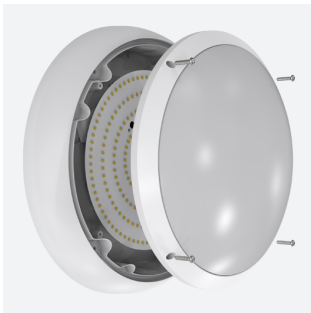

ARX Bulkhead

ARX Anti-Ligature Bulkhead CCT White DALI Self-Code: AARXB/1/DD3/SM3

Category	Bulkheads
Application	Commercial, Healthcare, Hospitality, Industrial, Outdoor
Specification	Performance

PRODUCT FEATURES

- IP65 IK10 CCT polycarbonate luminaire suitable for healthcare and educational applications
- IK10 polycarbonate construction ensures maximum strength and durability
- Anti-tamper screws prevent vandalism or removal of bezel with standard tools
- Corridor function options available for effective reduction in energy consumption
- CCT selectable between 3000K and 4000K and power selectable; offering a choice of 2 outputs in one luminaire
- Deep bezel design mounts flush with installation surface, not allowing access to the rear of the fitting without first removing the bezel
- Clip in gear tray ensures quick installation
- Dimmable, MWS and Emergency options available

GENERAL INFORMATION	
Wattage	10.5W - 18W
Lumens Delivered	1300lm - 2200lm (4000K)
Lm/W	130lm/W - 120lm/W (4000K)
Beam Angle	110
CRI	80
CCT	3000/4000K
Input	220/240V
Operating Temp	0°C - 40°C
SDCM	6
Energy efficiency class	C

TECHNICAL INFORMATION	
Light Source	LED
Colour / Finish	White
IP Rating	IP65
Class Protection	2
Internal / External	Internal / External
Surface / Recessed / Suspended	Ceiling, Wall
Lumen Depreciation	L80 90,000h
Warranty (Years)	5
CE Mark	Yes
Diameter	350 mm
Height	110 mm