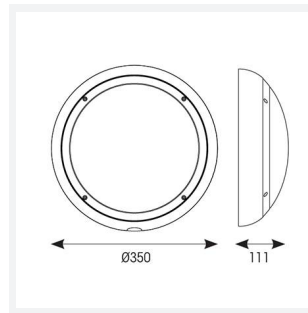

# ARX Bulkhead

ARX Anti-Ligature Bulkhead CCT White DALI Self-Code: AARXB/1/DD3/SM3

|               |  |
|---------------|--|
| Category      | Bulkheads  |
| Application   | Commercial, Healthcare, Hospitality, Industrial, Outdoor |
| Specification | Performance  |

## PRODUCT FEATURES

- IP65 IK10 CCT polycarbonate luminaire suitable for healthcare and educational applications
- IK10 polycarbonate construction ensures maximum strength and durability
- Anti-tamper screws prevent vandalism or removal of bezel with standard tools
- Corridor function options available for effective reduction in energy consumption
- CCT selectable between 3000K and 4000K and power selectable; offering a choice of 2 outputs in one luminaire
- Deep bezel design mounts flush with installation surface, not allowing access to the rear of the fitting without first removing the bezel
- Clip in gear tray ensures quick installation
- Dimmable, MWS and Emergency options available

| TECHNICAL INFORMATION          |                     |
|--------------------------------|---------------------|
| Light Source                   | LED                 |
| Colour / Finish                | White               |
| IP Rating                      | IP65                |
| Class Protection               | 2                   |
| Internal / External            | Internal / External |
| Surface / Recessed / Suspended | Ceiling, Wall       |
| Lumen Depreciation             | L80 90,000h         |
| Warranty (Years)               | 5                   |
| CE Mark                        | Yes                 |
| Diameter                       | 350 mm              |
| Height                         | 110 mm              |