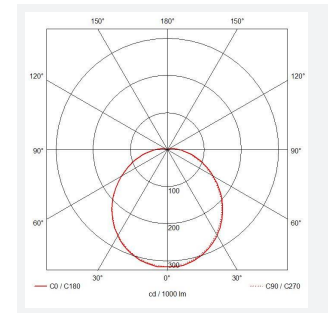

PRODUCT FEATURES

- IP65 IK10 CCT polycarbonate luminaire suitable for healthcare and educational applications
- IK10 polycarbonate construction ensures maximum strength and durability
- Anti-tamper screws prevent vandalism or removal of bezel with standard tools
- Corridor function options available for effective reduction in energy consumption
- CCT selectable between 3000K and 4000K and power selectable; offering a choice of 2 outputs in one luminaire
- Deep bezel design mounts flush with installation surface, not allowing access to the rear of the fitting without first removing the bezel
- Clip in gear tray ensures quick installation
- Dimmable, MWS and Emergency options available

GENERAL INFORMATION	
Wattage	10.5W - 18W
Lumens Delivered	1300lm - 2200lm (4000K)
Lm/W	130lm/W - 120lm/W (4000K)
Beam Angle	110
CRI	80
CCT	3000/4000K
Input	220-240V
Operating Temp	0°C - 40°C
SDCM	6
Energy efficiency class	C

TECHNICAL INFORMATION	
Light Source	LED
Colour / Finish	White
IP Rating	IP65
Class Protection	2
Internal / External	Internal / External
Surface / Recessed / Suspended	Ceiling, Wall
Lumen Depreciation	L80 90,000h
Warranty (Years)	5
CE Mark	Yes
Diameter	350 mm
Height	110 mm