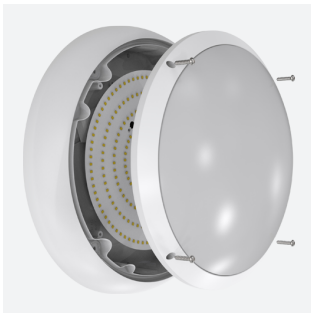

# ARX Bulkhead

ARX Anti-Ligature Bulkhead CCT White DALI Self-Code: AARXB/1/DD3/SM3

|               |  |
|---------------|--|
| Category      | Bulkheads  |
| Application   | Commercial, Healthcare, Hospitality, Industrial, Outdoor |
| Specification | Performance  |

## PRODUCT FEATURES

- IP65 IK10 CCT polycarbonate luminaire suitable for healthcare and educational applications
- IK10 polycarbonate construction ensures maximum strength and durability
- Anti-tamper screws prevent vandalism or removal of bezel with standard tools
- Corridor function options available for effective reduction in energy consumption
- CCT selectable between 3000K and 4000K and power selectable; offering a choice of 2 outputs in one luminaire
- Deep bezel design mounts flush with installation surface, not allowing access to the rear of the fitting without first removing the bezel
- Clip in gear tray ensures quick installation
- Dimmable, MWS and Emergency options available

| GENERAL INFORMATION     |                           |
|-------------------------|---------------------------|
| Wattage                 | 10.5W - 18W               |
| Lumens Delivered        | 1300lm - 2200lm (4000K)   |
| Lm/W                    | 130lm/W - 120lm/W (4000K) |
| Beam Angle              | 110                       |
| CRI                     | 80                        |
| CCT                     | 3000/4000K                |
| Input                   | 220-240V                  |
| Operating Temp          | 0°C - 40°C                |
| SDCM                    | 6                         |
| Energy efficiency class | C                         |