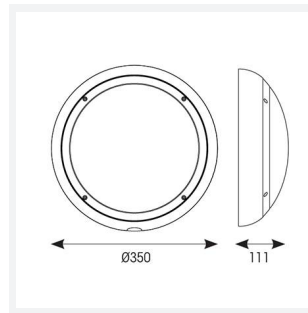

ARX Bulkhead

ARX Anti-Ligature Bulkhead CCT White DALI Self-Code: AARXB/1/DD3/SM3

Category	Bulkheads
Application	Commercial, Healthcare, Hospitality, Industrial, Outdoor
Specification	Performance

PRODUCT FEATURES

- IP65 IK10 CCT polycarbonate luminaire suitable for healthcare and educational applications
- IK10 polycarbonate construction ensures maximum strength and durability
- Anti-tamper screws prevent vandalism or removal of bezel with standard tools
- Corridor function options available for effective reduction in energy consumption
- CCT selectable between 3000K and 4000K and power selectable; offering a choice of 2 outputs in one luminaire
- Deep bezel design mounts flush with installation surface, not allowing access to the rear of the fitting without first removing the bezel
- Clip in gear tray ensures quick installation
- Dimmable, MWS and Emergency options available

GENERAL INFORMATION	
Wattage	10.5W - 18W
Lumens Delivered	1300lm - 2200lm (4000K)
Lm/W	130lm/W - 120lm/W (4000K)
Beam Angle	110
CRI	80
CCT	3000/4000K
Input	220/240V
Operating Temp	0°C - 40°C
SDCM	6
Energy efficiency class	C

TECHNICAL INFORMATION	
Light Source	LED
Colour / Finish	White
IP Rating	IP65
Class Protection	2
Internal / External	Internal / External
Surface / Recessed / Suspended	Ceiling, Wall
Lumen Depreciation	L80 90,000h
Warranty (Years)	5
CE Mark	Yes
Diameter	350 mm
Height	110 mm