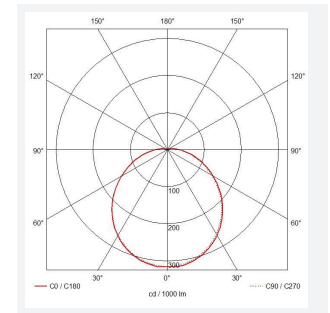

## PRODUCT FEATURES

- IP65 IK10 CCT polycarbonate luminaire suitable for healthcare and educational applications
- IK10 polycarbonate construction ensures maximum strength and durability
- Anti-tamper screws prevent vandalism or removal of bezel with standard tools
- Corridor function options available for effective reduction in energy consumption
- CCT selectable between 3000K and 4000K and power selectable; offering a choice of 2 outputs in one luminaire
- Deep bezel design mounts flush with installation surface, not allowing access to the rear of the fitting without first removing the bezel
- Clip in gear tray ensures quick installation
- Dimmable, MWS and Emergency options available

GENERAL INFORMATION	
Wattage	10.5W - 18W
Lumens Delivered	1300lm - 2200lm (4000K)
Lm/W	130lm/W - 120lm/W (4000K)
Beam Angle	110
CRI	80
CCT	3000/4000K
Input	220-240V
Operating Temp	0°C - 40°C
SDCM	6
Energy efficiency class	C
Product Weight without Packaging	1.21 kg

TECHNICAL INFORMATION	
Light Source	LED
Colour / Finish	White
IP Rating	IP65
Class Protection	2
Internal / External	Internal / External
Surface / Recessed / Suspended	Ceiling, Wall
Lumen Depreciation	L80 90,000h
Warranty (Years)	5
CE Mark	Yes
Diameter	350 mm
Height	110 mm