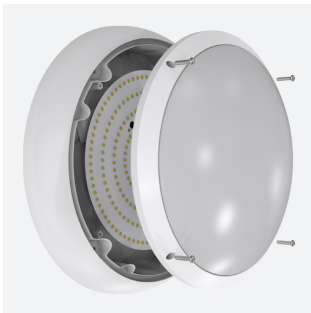

ARX Bulkhead

ARX Anti-Ligature Bulkhead CCT White DALI DALI-
Code: AARXB/1/DD3/DM3

Category	Bulkheads
Application	Commercial, Healthcare, Hospitality, Industrial, Outdoor
Specification	Performance

PRODUCT FEATURES

- IP65 IK10 CCT polycarbonate luminaire suitable for healthcare and educational applications
- IK10 polycarbonate construction ensures maximum strength and durability
- Anti-tamper screws prevent vandalism or removal of bezel with standard tools
- Corridor function options available for effective reduction in energy consumption
- CCT selectable between 3000K and 4000K and power selectable; offering a choice of 2 outputs in one luminaire
- Deep bezel design mounts flush with installation surface, not allowing access to the rear of the fitting without first removing the bezel
- Clip in gear tray ensures quick installation
- Dimmable, MWS and Emergency options available

GENERAL INFORMATION	
Wattage	10.5W - 18W
Lumens Delivered	1300lm - 2200lm (4000K)
Lm/W	130lm/W - 120lm/W (4000K)
Beam Angle	110
CRI	80
CCT	3000/4000K
Input	220/240V
Operating Temp	0°C - 40°C
SDCM	6
Energy efficiency class	C
Product Weight without Packaging	1.21 kg

TECHNICAL INFORMATION	
Light Source	LED
Colour / Finish	White
IP Rating	IP65
Class Protection	2
Internal / External	Internal / External
Surface / Recessed / Suspended	Ceiling, Wall
Lumen Depreciation	L80 90,000h
Warranty (Years)	5
CE Mark	Yes
Diameter	350 mm
Height	110 mm