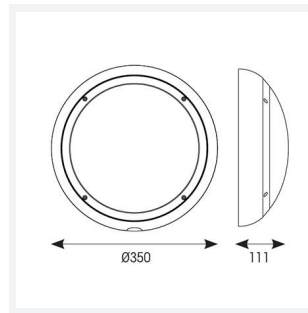

ARX Bulkhead

ARX Anti-Ligature Bulkhead CCT White DALI DALI-
Code: AARXB/1/DD3/DM3

Category	Bulkheads
Application	Commercial, Healthcare, Hospitality, Industrial, Outdoor
Specification	Performance

PRODUCT FEATURES

- IP65 IK10 CCT polycarbonate luminaire suitable for healthcare and educational applications
- IK10 polycarbonate construction ensures maximum strength and durability
- Anti-tamper screws prevent vandalism or removal of bezel with standard tools
- Corridor function options available for effective reduction in energy consumption
- CCT selectable between 3000K and 4000K and power selectable; offering a choice of 2 outputs in one luminaire
- Deep bezel design mounts flush with installation surface, not allowing access to the rear of the fitting without first removing the bezel
- Clip in gear tray ensures quick installation
- Dimmable, MWS and Emergency options available

GENERAL INFORMATION	
Wattage	10.5W - 18W
Lumens Delivered	1300lm - 2200lm (4000K)
Lm/W	130lm/W - 120lm/W (4000K)
Beam Angle	110
CRI	80
CCT	3000/4000K
Input	220/240V
Operating Temp	0°C - 40°C
SDCM	6
Energy efficiency class	C
Product Weight without Packaging	1.21 kg

TECHNICAL INFORMATION	
Light Source	LED
Colour / Finish	White
IP Rating	IP65
Class Protection	2
Internal / External	Internal / External
Surface / Recessed / Suspended	Ceiling, Wall
Lumen Depreciation	L80 90,000h
Warranty (Years)	5
CE Mark	Yes
Diameter	350 mm
Height	110 mm