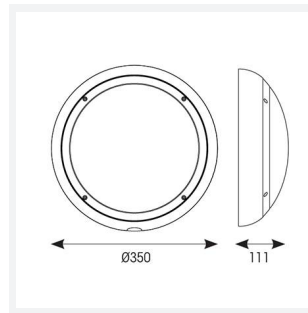

# ARX Bulkhead

ARX Anti-Ligature Bulkhead CCT White DALI DALI-  
Code: AARXB/1/DD3/DM3

Category	Bulkheads
Application	Commercial, Healthcare, Hospitality, Industrial, Outdoor
Specification	Performance

## PRODUCT FEATURES

- IP65 IK10 CCT polycarbonate luminaire suitable for healthcare and educational applications
- IK10 polycarbonate construction ensures maximum strength and durability
- Anti-tamper screws prevent vandalism or removal of bezel with standard tools
- Corridor function options available for effective reduction in energy consumption
- CCT selectable between 3000K and 4000K and power selectable; offering a choice of 2 outputs in one luminaire
- Deep bezel design mounts flush with installation surface, not allowing access to the rear of the fitting without first removing the bezel
- Clip in gear tray ensures quick installation
- Dimmable, MWS and Emergency options available

GENERAL INFORMATION	
Wattage	10.5W - 18W
Lumens Delivered	1300lm - 2200lm (4000K)
Lm/W	130lm/W - 120lm/W (4000K)
Beam Angle	110
CRI	80
CCT	3000/4000K
Input	220-240V
Operating Temp	0°C - 40°C
SDCM	6
Energy efficiency class	C
Product Weight without Packaging	1.21 kg

TECHNICAL INFORMATION	
Light Source	LED
Colour / Finish	White
IP Rating	IP65
Class Protection	2
Internal / External	Internal / External
Surface / Recessed / Suspended	Ceiling, Wall
Lumen Depreciation	L80 90,000h
Warranty (Years)	5
CE Mark	Yes
Diameter	350 mm
Height	110 mm