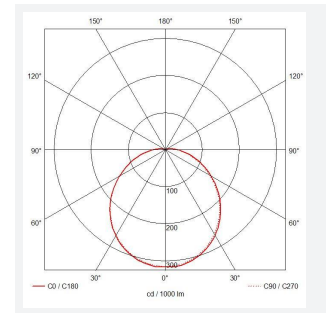

PRODUCT FEATURES

- IP65 IK10 CCT polycarbonate luminaire suitable for healthcare and educational applications
- IK10 polycarbonate construction ensures maximum strength and durability
- Anti-tamper screws prevent vandalism or removal of bezel with standard tools
- Corridor function options available for effective reduction in energy consumption
- CCT selectable between 3000K and 4000K and power selectable; offering a choice of 2 outputs in one luminaire
- Deep bezel design mounts flush with installation surface, not allowing access to the rear of the fitting without first removing the bezel
- Clip in gear tray ensures quick installation
- Dimmable, MWS and Emergency options available

GENERAL INFORMATION	
Wattage	10.5W - 18W
Lumens Delivered	1300lm - 2200lm (4000K)
Lm/W	130lm/W - 120lm/W (4000K)
Beam Angle	110
CRI	80
CCT	3000/4000K
Input	220/240V
Operating Temp	0°C - 40°C
SDCM	6
Energy efficiency class	C
Product Weight without Packaging	1.21 kg

TECHNICAL INFORMATION	
Light Source	LED
Colour / Finish	White
IP Rating	IP65
Class Protection	2
Internal / External	Internal / External
Surface / Recessed / Suspended	Ceiling, Wall
Lumen Depreciation	L80 90,000h
Warranty (Years)	5
CE Mark	Yes
Diameter	350 mm
Height	110 mm