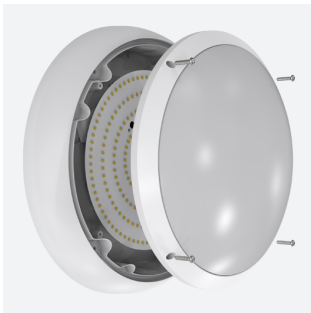

# ARX Bulkhead

ARX Anti-Ligature Bulkhead CCT White DALI DALI-  
Code: AARXB/1/DD3/DM3

Category	Bulkheads
Application	Commercial, Healthcare, Hospitality, Industrial, Outdoor
Specification	Performance

## PRODUCT FEATURES

- IP65 IK10 CCT polycarbonate luminaire suitable for healthcare and educational applications
- IK10 polycarbonate construction ensures maximum strength and durability
- Anti-tamper screws prevent vandalism or removal of bezel with standard tools
- Corridor function options available for effective reduction in energy consumption
- CCT selectable between 3000K and 4000K and power selectable; offering a choice of 2 outputs in one luminaire
- Deep bezel design mounts flush with installation surface, not allowing access to the rear of the fitting without first removing the bezel
- Clip in gear tray ensures quick installation
- Dimmable, MWS and Emergency options available

GENERAL INFORMATION	
Wattage	10.5W - 18W
Lumens Delivered	1300lm - 2200lm (4000K)
Lm/W	130lm/W - 120lm/W (4000K)
Beam Angle	110
CRI	80
CCT	3000/4000K
Input	220-240V
Operating Temp	0°C - 40°C
SDCM	6
Energy efficiency class	C
Product Weight without Packaging	1.21 kg

TECHNICAL INFORMATION	
Light Source	LED
Colour / Finish	White
IP Rating	IP65
Class Protection	2
Internal / External	Internal / External
Surface / Recessed / Suspended	Ceiling, Wall
Lumen Depreciation	L80 90,000h
Warranty (Years)	5
CE Mark	Yes
Diameter	350 mm
Height	110 mm