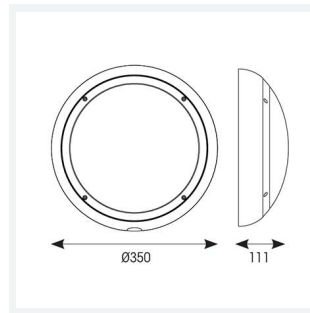

ARX Bulkhead

ARX Anti-Ligature Bulkhead CCT White Switch Dim
Code: AARXB/1/DD1

Category	Bulkheads
Application	Commercial, Healthcare, Hospitality, Industrial, Outdoor
Specification	Performance

PRODUCT FEATURES

- IP65 IK10 CCT polycarbonate luminaire suitable for healthcare and educational applications
- IK10 polycarbonate construction ensures maximum strength and durability
- Anti-tamper screws prevent vandalism or removal of bezel with standard tools
- Corridor function options available for effective reduction in energy consumption
- CCT selectable between 3000K and 4000K and power selectable; offering a choice of 2 outputs in one luminaire
- Deep bezel design mounts flush with installation surface, not allowing access to the rear of the fitting without first removing the bezel
- Clip in gear tray ensures quick installation
- Dimmable, MWS and Emergency options available

GENERAL INFORMATION	
Wattage	10.5W - 18W
Lumens Delivered	1300lm - 2200lm (4000K)
Lm/W	130lm/W - 120lm/W (4000K)
Beam Angle	110
CRI	80
CCT	3000/4000K
Input	220-240V
Operating Temp	-10°C - 40°C
SDCM	6
Energy efficiency class	C
Product Weight without Packaging	1.21 kg

TECHNICAL INFORMATION	
Light Source	LED
Colour / Finish	White
IP Rating	IP65
Class Protection	2
Internal / External	Internal / External
Surface / Recessed / Suspended	Ceiling, Wall
Lumen Depreciation	L80 90,000h
Warranty (Years)	5
CE Mark	Yes
Diameter	350 mm
Height	110 mm