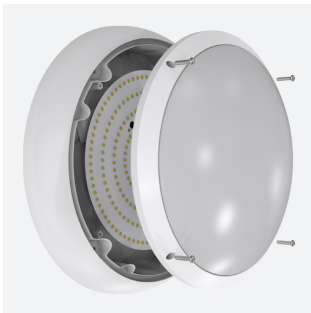

ARX Bulkhead

ARX Anti-Ligature Bulkhead CCT White Switch Dim
Code: AARXB/1/DD1

Category	Bulkheads
Application	Commercial, Healthcare, Hospitality, Industrial, Outdoor
Specification	Performance

PRODUCT FEATURES

- IP65 IK10 CCT polycarbonate luminaire suitable for healthcare and educational applications
- IK10 polycarbonate construction ensures maximum strength and durability
- Anti-tamper screws prevent vandalism or removal of bezel with standard tools
- Corridor function options available for effective reduction in energy consumption
- CCT selectable between 3000K and 4000K and power selectable; offering a choice of 2 outputs in one luminaire
- Deep bezel design mounts flush with installation surface, not allowing access to the rear of the fitting without first removing the bezel
- Clip in gear tray ensures quick installation
- Dimmable, MWS and Emergency options available

GENERAL INFORMATION	
Wattage	10.5W - 18W
Lumens Delivered	1300lm - 2200lm (4000K)
Lm/W	130lm/W - 120lm/W (4000K)
Beam Angle	110
CRI	80
CCT	3000/4000K
Input	220/240V
Operating Temp	-10°C - 40°C
SDCM	6
Energy efficiency class	C
Product Weight without Packaging	1.21 kg

TECHNICAL INFORMATION	
Light Source	LED
Colour / Finish	White
IP Rating	IP65
Class Protection	2
Internal / External	Internal / External
Surface / Recessed / Suspended	Ceiling, Wall
Lumen Depreciation	L80 90,000h
Warranty (Years)	5
CE Mark	Yes
Diameter	350 mm
Height	110 mm