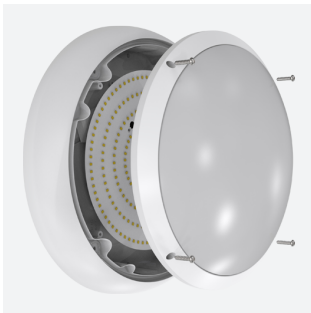

ARX Bulkhead

ARX Anti-Ligature Bulkhead CCT White Switch Dim
Code: AARXB/1/DD1

Category	Bulkheads
Application	Commercial, Healthcare, Hospitality, Industrial, Outdoor
Specification	Performance

PRODUCT FEATURES

- IP65 IK10 CCT polycarbonate luminaire suitable for healthcare and educational applications
- IK10 polycarbonate construction ensures maximum strength and durability
- Anti-tamper screws prevent vandalism or removal of bezel with standard tools
- Corridor function options available for effective reduction in energy consumption
- CCT selectable between 3000K and 4000K and power selectable; offering a choice of 2 outputs in one luminaire
- Deep bezel design mounts flush with installation surface, not allowing access to the rear of the fitting without first removing the bezel
- Clip in gear tray ensures quick installation
- Dimmable, MWS and Emergency options available

GENERAL INFORMATION	
Wattage	10.5W - 18W
Lumens Delivered	1300lm - 2200lm (4000K)
Lm/W	130lm/W - 120lm/W (4000K)
Beam Angle	110
CRI	80
CCT	3000/4000K
Input	220-240V
Operating Temp	-10°C - 40°C
SDCM	6
Energy efficiency class	C
Product Weight without Packaging	1.21 kg

TECHNICAL INFORMATION	
Light Source	LED
Colour / Finish	White
IP Rating	IP65
Class Protection	2
Internal / External	Internal / External
Surface / Recessed / Suspended	Ceiling, Wall
Lumen Depreciation	L80 90,000h
Warranty (Years)	5
CE Mark	Yes
Diameter	350 mm
Height	110 mm