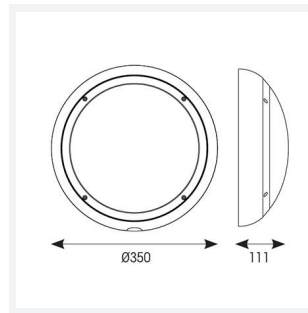

ARX Bulkhead

ARX Anti-Ligature Bulkhead CCT White Switch Dim
Code: AARXB/1/DD1

Category	Bulkheads
Application	Commercial, Healthcare, Hospitality, Industrial, Outdoor
Specification	Performance

PRODUCT FEATURES

- IP65 IK10 CCT polycarbonate luminaire suitable for healthcare and educational applications
- IK10 polycarbonate construction ensures maximum strength and durability
- Anti-tamper screws prevent vandalism or removal of bezel with standard tools
- Corridor function options available for effective reduction in energy consumption
- CCT selectable between 3000K and 4000K and power selectable; offering a choice of 2 outputs in one luminaire
- Deep bezel design mounts flush with installation surface, not allowing access to the rear of the fitting without first removing the bezel
- Clip in gear tray ensures quick installation
- Dimmable, MWS and Emergency options available

GENERAL INFORMATION	
Wattage	10.5W - 18W
Lumens Delivered	1300lm - 2200lm (4000K)
Lm/W	130lm/W - 120lm/W (4000K)
Beam Angle	110
CRI	80
CCT	3000/4000K
Input	220/240V
Operating Temp	-10°C - 40°C
SDCM	6
Energy efficiency class	C
Product Weight without Packaging	1.21 kg

TECHNICAL INFORMATION	
Light Source	LED
Colour / Finish	White
IP Rating	IP65
Class Protection	2
Internal / External	Internal / External
Surface / Recessed / Suspended	Ceiling, Wall
Lumen Depreciation	L80 90,000h
Warranty (Years)	5
CE Mark	Yes
Diameter	350 mm
Height	110 mm