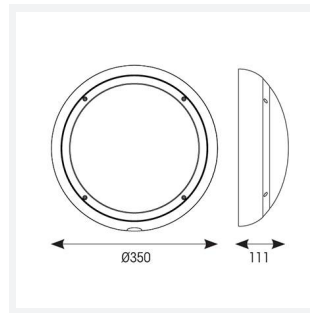

# ARX Bulkhead

ARX Anti-Ligature Bulkhead CCT White Switch Dim  
Code: AARXB/1/DD1/SM3

Category	Bulkheads
Application	Commercial, Healthcare, Hospitality, Industrial, Outdoor
Specification	Performance

## PRODUCT FEATURES

- IP65 IK10 CCT polycarbonate luminaire suitable for healthcare and educational applications
- IK10 polycarbonate construction ensures maximum strength and durability
- Anti-tamper screws prevent vandalism or removal of bezel with standard tools
- Corridor function options available for effective reduction in energy consumption
- CCT selectable between 3000K and 4000K and power selectable; offering a choice of 2 outputs in one luminaire
- Deep bezel design mounts flush with installation surface, not allowing access to the rear of the fitting without first removing the bezel
- Clip in gear tray ensures quick installation
- Dimmable, MWS and Emergency options available

GENERAL INFORMATION	
Wattage	10.5W - 18W
Lumens Delivered	1300lm - 2200lm (4000K)
Lm/W	130lm/W - 120lm/W (4000K)
Beam Angle	110
CRI	80
CCT	3000/4000K
Input	220-240V
Operating Temp	0°C - 40°C
SDCM	6
Energy efficiency class	C
Product Weight without Packaging	1.21 kg

TECHNICAL INFORMATION	
Light Source	LED
Colour / Finish	White
IP Rating	IP65
Class Protection	2
Internal / External	Internal / External
Surface / Recessed / Suspended	Ceiling, Wall
Lumen Depreciation	L80 90,000h
Warranty (Years)	5
CE Mark	Yes
Diameter	350 mm
Height	110 mm