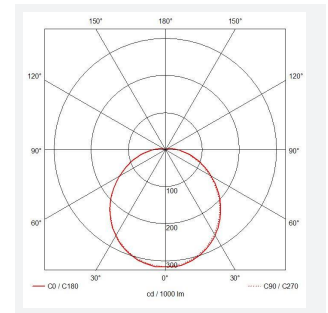

ARX Bulkhead

ARX Anti-Ligature Bulkhead CCT White Switch Dim
Code: AARXB/1/DD1/SM3

| | |
|---------------|--|
| Category | Bulkheads |
| Application | Commercial, Healthcare, Hospitality, Industrial, Outdoor |
| Specification | Performance |

PRODUCT FEATURES

- IP65 IK10 CCT polycarbonate luminaire suitable for healthcare and educational applications
- IK10 polycarbonate construction ensures maximum strength and durability
- Anti-tamper screws prevent vandalism or removal of bezel with standard tools
- Corridor function options available for effective reduction in energy consumption
- CCT selectable between 3000K and 4000K and power selectable; offering a choice of 2 outputs in one luminaire
- Deep bezel design mounts flush with installation surface, not allowing access to the rear of the fitting without first removing the bezel
- Clip in gear tray ensures quick installation
- Dimmable, MWS and Emergency options available

| GENERAL INFORMATION | |
|----------------------------------|---------------------------|
| Wattage | 10.5W - 18W |
| Lumens Delivered | 1300lm - 2200lm (4000K) |
| Lm/W | 130lm/W - 120lm/W (4000K) |
| Beam Angle | 110 |
| CRI | 80 |
| CCT | 3000/4000K |
| Input | 220/240V |
| Operating Temp | 0°C - 40°C |
| SDCM | 6 |
| Energy efficiency class | C |
| Product Weight without Packaging | 1.21 kg |

| TECHNICAL INFORMATION | |
|--------------------------------|---------------------|
| Light Source | LED |
| Colour / Finish | White |
| IP Rating | IP65 |
| Class Protection | 2 |
| Internal / External | Internal / External |
| Surface / Recessed / Suspended | Ceiling, Wall |
| Lumen Depreciation | L80 90,000h |
| Warranty (Years) | 5 |
| CE Mark | Yes |
| Diameter | 350 mm |
| Height | 110 mm |