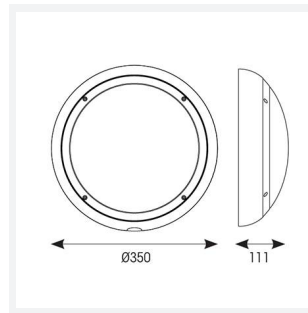

ARX Bulkhead

ARX Anti-Ligature Bulkhead CCT White Switch Dim
Code: AARXB/1/DD1/SM3

| | |
|---------------|--|
| Category | Bulkheads |
| Application | Commercial, Healthcare, Hospitality, Industrial, Outdoor |
| Specification | Performance |

PRODUCT FEATURES

- IP65 IK10 CCT polycarbonate luminaire suitable for healthcare and educational applications
- IK10 polycarbonate construction ensures maximum strength and durability
- Anti-tamper screws prevent vandalism or removal of bezel with standard tools
- Corridor function options available for effective reduction in energy consumption
- CCT selectable between 3000K and 4000K and power selectable; offering a choice of 2 outputs in one luminaire
- Deep bezel design mounts flush with installation surface, not allowing access to the rear of the fitting without first removing the bezel
- Clip in gear tray ensures quick installation
- Dimmable, MWS and Emergency options available

| GENERAL INFORMATION | |
|----------------------------------|---------------------------|
| Wattage | 10.5W - 18W |
| Lumens Delivered | 1300lm - 2200lm (4000K) |
| Lm/W | 130lm/W - 120lm/W (4000K) |
| Beam Angle | 110 |
| CRI | 80 |
| CCT | 3000/4000K |
| Input | 220/240V |
| Operating Temp | 0°C - 40°C |
| SDCM | 6 |
| Energy efficiency class | C |
| Product Weight without Packaging | 1.21 kg |

| TECHNICAL INFORMATION | |
|--------------------------------|---------------------|
| Light Source | LED |
| Colour / Finish | White |
| IP Rating | IP65 |
| Class Protection | 2 |
| Internal / External | Internal / External |
| Surface / Recessed / Suspended | Ceiling, Wall |
| Lumen Depreciation | L80 90,000h |
| Warranty (Years) | 5 |
| CE Mark | Yes |
| Diameter | 350 mm |
| Height | 110 mm |