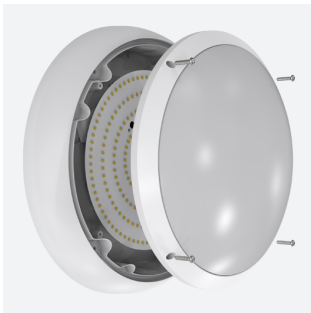

ARX Bulkhead

ARX Anti-Ligature Bulkhead CCT White Switch Dim
Code: AARXB/1/DD1/SM3

| | |
|---------------|--|
| Category | Bulkheads |
| Application | Commercial, Healthcare, Hospitality, Industrial, Outdoor |
| Specification | Performance |

PRODUCT FEATURES

- IP65 IK10 CCT polycarbonate luminaire suitable for healthcare and educational applications
- IK10 polycarbonate construction ensures maximum strength and durability
- Anti-tamper screws prevent vandalism or removal of bezel with standard tools
- Corridor function options available for effective reduction in energy consumption
- CCT selectable between 3000K and 4000K and power selectable; offering a choice of 2 outputs in one luminaire
- Deep bezel design mounts flush with installation surface, not allowing access to the rear of the fitting without first removing the bezel
- Clip in gear tray ensures quick installation
- Dimmable, MWS and Emergency options available

| GENERAL INFORMATION | |
|----------------------------------|---------------------------|
| Wattage | 10.5W - 18W |
| Lumens Delivered | 1300lm - 2200lm (4000K) |
| Lm/W | 130lm/W - 120lm/W (4000K) |
| Beam Angle | 110 |
| CRI | 80 |
| CCT | 3000/4000K |
| Input | 220/240V |
| Operating Temp | 0°C - 40°C |
| SDCM | 6 |
| Energy efficiency class | C |
| Product Weight without Packaging | 1.21 kg |

| TECHNICAL INFORMATION | |
|--------------------------------|---------------------|
| Light Source | LED |
| Colour / Finish | White |
| IP Rating | IP65 |
| Class Protection | 2 |
| Internal / External | Internal / External |
| Surface / Recessed / Suspended | Ceiling, Wall |
| Lumen Depreciation | L80 90,000h |
| Warranty (Years) | 5 |
| CE Mark | Yes |
| Diameter | 350 mm |
| Height | 110 mm |