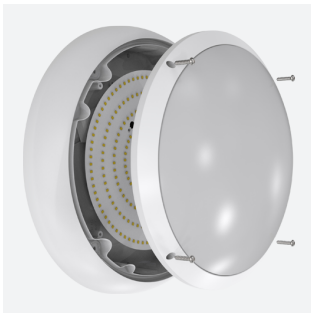

# ARX Bulkhead

ARX Anti-Ligature Bulkhead CCT White Switch Dim  
Code: AARXB/1/DD1/SM3

Category	Bulkheads
Application	Commercial, Healthcare, Hospitality, Industrial, Outdoor
Specification	Performance

## PRODUCT FEATURES

- IP65 IK10 CCT polycarbonate luminaire suitable for healthcare and educational applications
- IK10 polycarbonate construction ensures maximum strength and durability
- Anti-tamper screws prevent vandalism or removal of bezel with standard tools
- Corridor function options available for effective reduction in energy consumption
- CCT selectable between 3000K and 4000K and power selectable; offering a choice of 2 outputs in one luminaire
- Deep bezel design mounts flush with installation surface, not allowing access to the rear of the fitting without first removing the bezel
- Clip in gear tray ensures quick installation
- Dimmable, MWS and Emergency options available

GENERAL INFORMATION	
Wattage	10.5W - 18W
Lumens Delivered	1300lm - 2200lm (4000K)
Lm/W	130lm/W - 120lm/W (4000K)
Beam Angle	110
CRI	80
CCT	3000/4000K
Input	220-240V
Operating Temp	0°C - 40°C
SDCM	6
Energy efficiency class	C
Product Weight without Packaging	1.21 kg

TECHNICAL INFORMATION	
Light Source	LED
Colour / Finish	White
IP Rating	IP65
Class Protection	2
Internal / External	Internal / External
Surface / Recessed / Suspended	Ceiling, Wall
Lumen Depreciation	L80 90,000h
Warranty (Years)	5
CE Mark	Yes
Diameter	350 mm
Height	110 mm