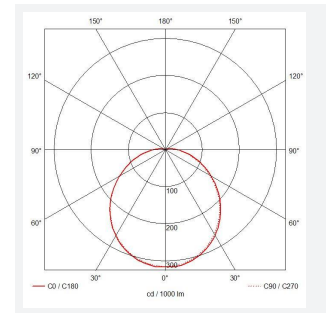

# ARX Bulkhead

ARX Anti-Ligature Bulkhead CCT White Switch Dim  
Code: AARXB/1/DD1/SM3

Category	Bulkheads
Application	Commercial, Healthcare, Hospitality, Industrial, Outdoor
Specification	Performance

## PRODUCT FEATURES

- IP65 IK10 CCT polycarbonate luminaire suitable for healthcare and educational applications
- IK10 polycarbonate construction ensures maximum strength and durability
- Anti-tamper screws prevent vandalism or removal of bezel with standard tools
- Corridor function options available for effective reduction in energy consumption
- CCT selectable between 3000K and 4000K and power selectable; offering a choice of 2 outputs in one luminaire
- Deep bezel design mounts flush with installation surface, not allowing access to the rear of the fitting without first removing the bezel
- Clip in gear tray ensures quick installation
- Dimmable, MWS and Emergency options available

GENERAL INFORMATION	
Wattage	10.5W - 18W
Lumens Delivered	1300lm - 2200lm (4000K)
Lm/W	130lm/W - 120lm/W (4000K)
Beam Angle	110
CRI	80
CCT	3000/4000K
Input	220-240V
Operating Temp	0°C - 40°C
SDCM	6
Energy efficiency class	C
Product Weight without Packaging	1.21 kg

TECHNICAL INFORMATION	
Light Source	LED
Colour / Finish	White
IP Rating	IP65
Class Protection	2
Internal / External	Internal / External
Surface / Recessed / Suspended	Ceiling, Wall
Lumen Depreciation	L80 90,000h
Warranty (Years)	5
CE Mark	Yes
Diameter	350 mm
Height	110 mm